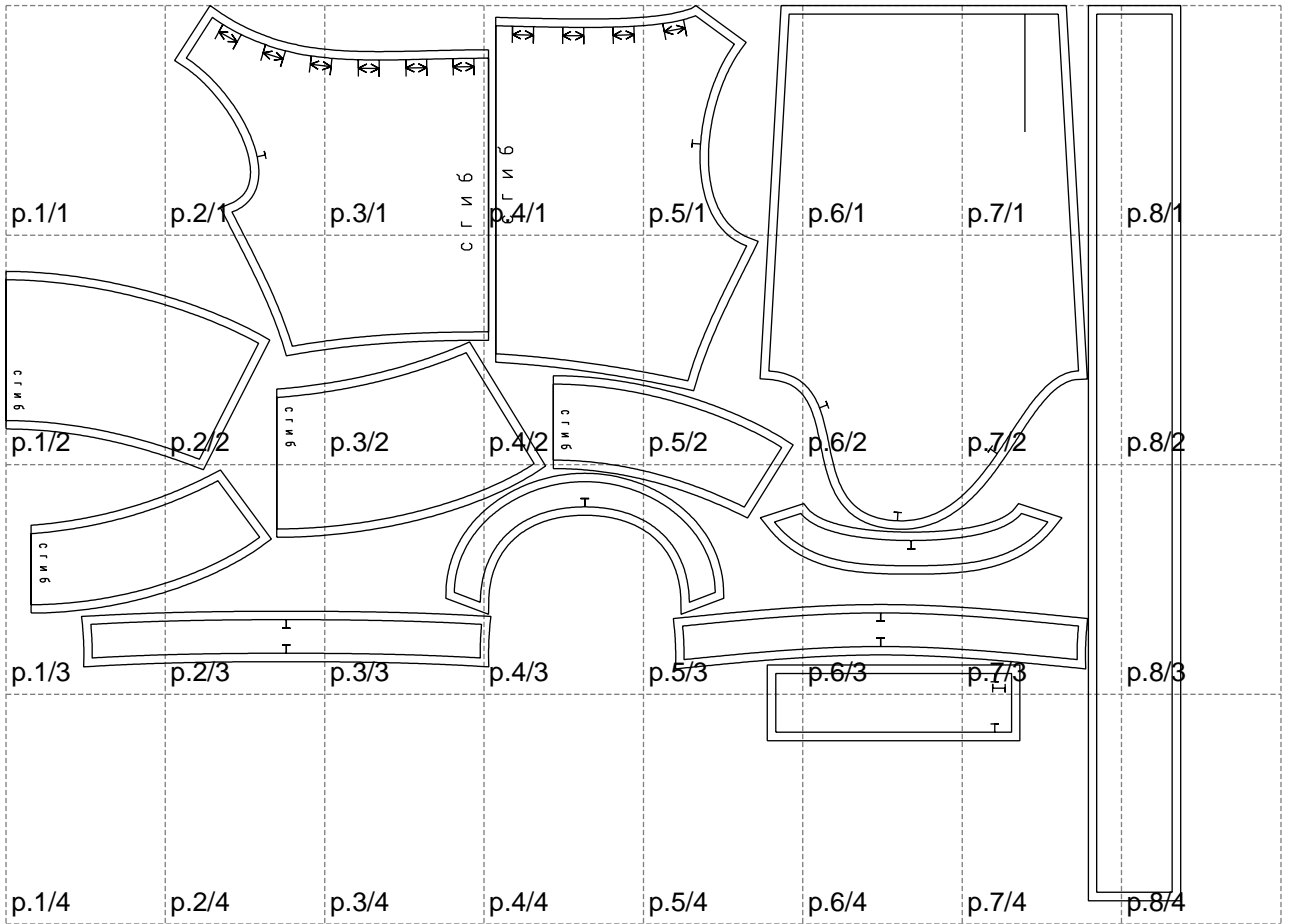

Not for print

Paper size: A4, size:1399.00 x1065.86 mm

# Example

size:1499.00 x1155.48 mm

Maneken =1 ver.0

rz\_1=170

rz\_16=100

rz\_17=85.4

rz\_18=80.2

rz\_19=108

rz\_20=105.4

---

. . . . .  
. . . . .  
. . . . .