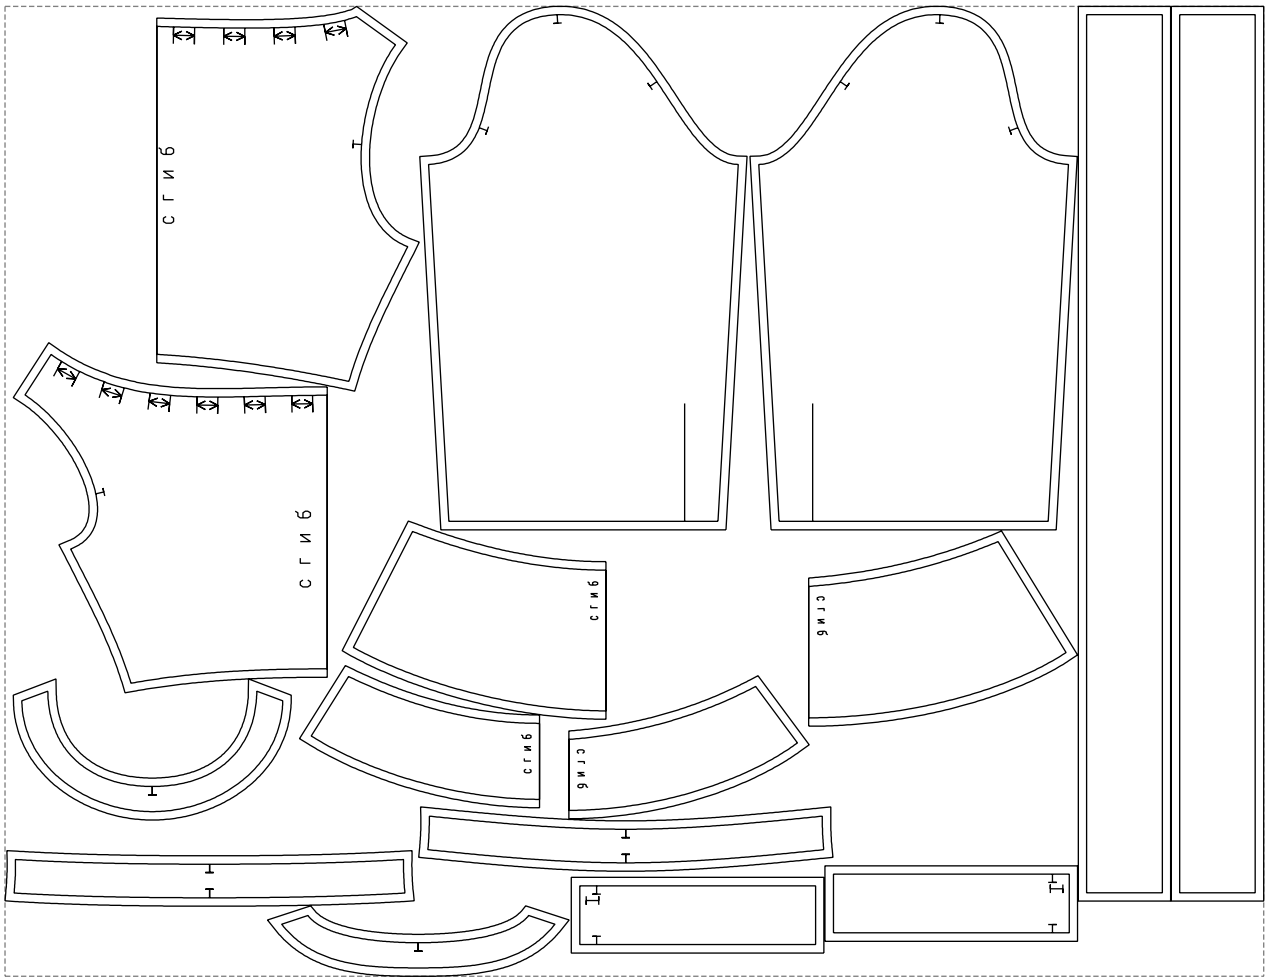

Not for print

Paper size: A4, size:1399.00 x1065.86 mm

# Example

size:1499.00 x1155.48 mm

Maneken =1 ver.0

rz\_1=170

rz\_16=100

rz\_17=85.4

rz\_18=80.2

rz\_19=108

rz\_20=105.4

---

. . . . .  
. . . . .  
. . . . .