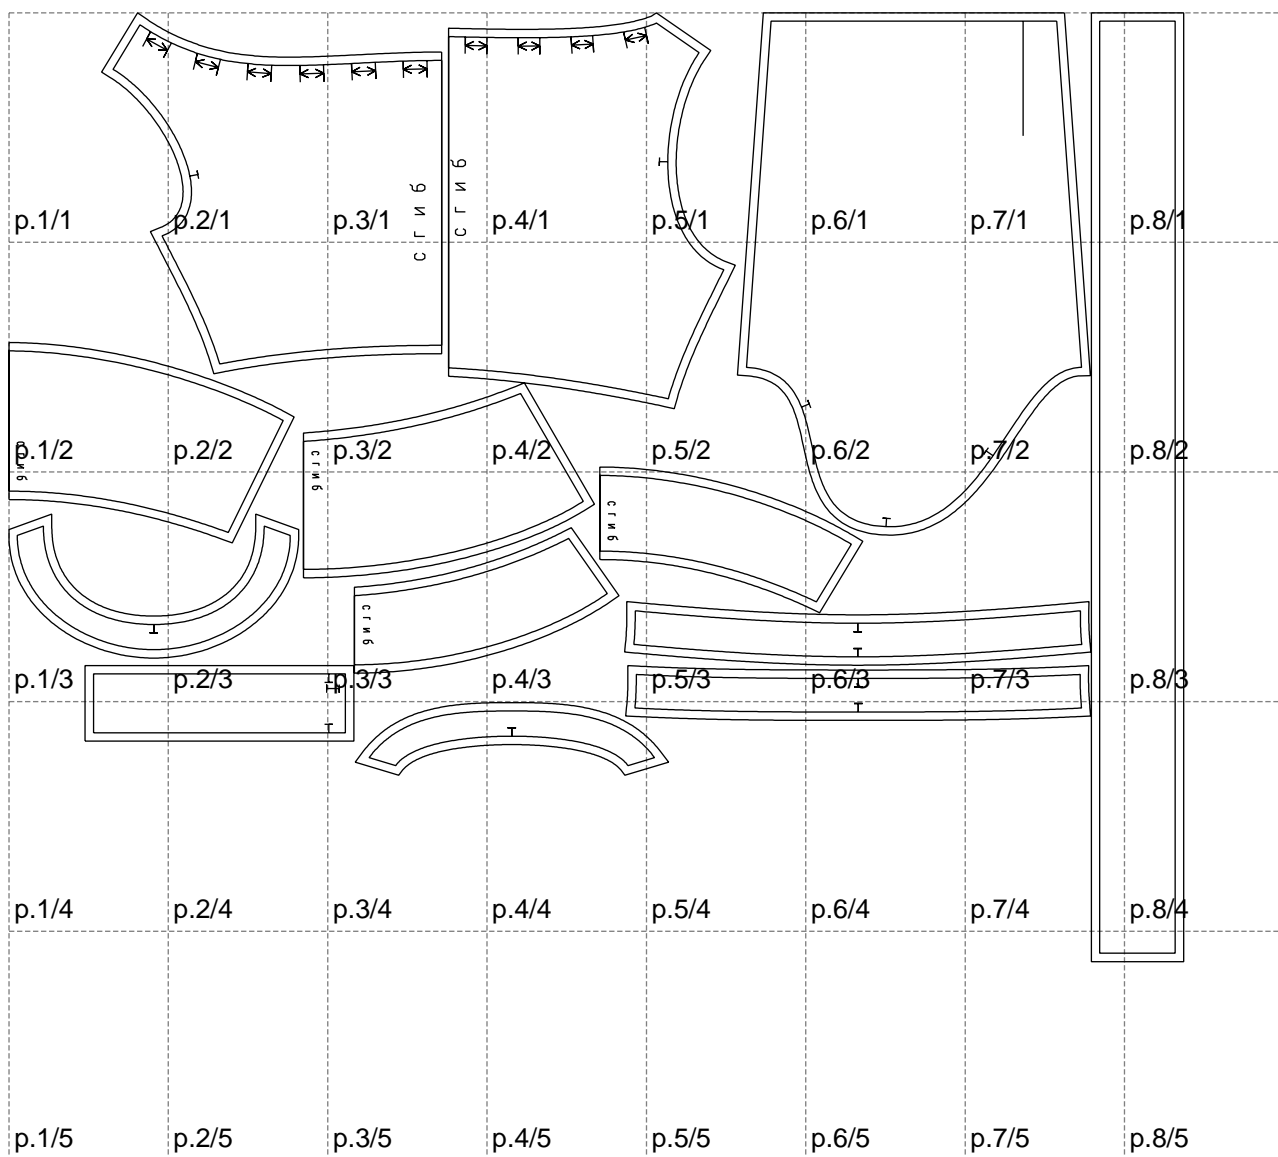

Not for print

Paper size: A4, size:1399.00 x1129.97 mm

# Example

size:1499.00 x1217.67 mm

Maneken =1 ver.0

rz\_1=170

rz\_16=112

rz\_17=96.2

rz\_18=94

rz\_19=120

rz\_20=117

---

. . . . .  
. . . . .  
. . . . .