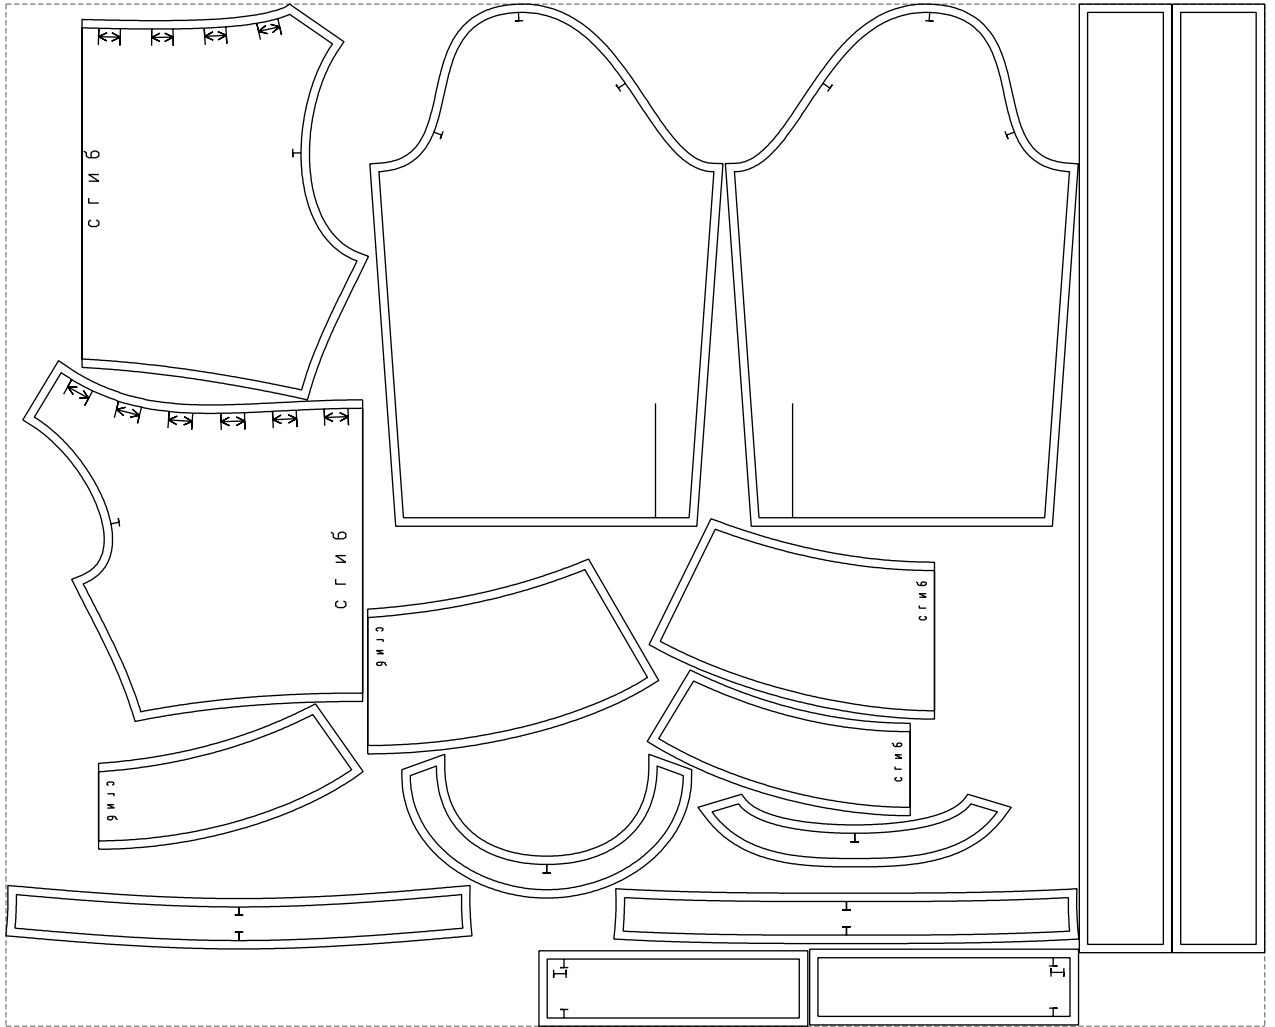

Not for print

Paper size: A4, size:1399.00 x1129.97 mm

# Example

size:1499.00 x1217.67 mm

Maneken =1 ver.0

rz\_1=170

rz\_16=112

rz\_17=96.2

rz\_18=94

rz\_19=120

rz\_20=117

---

. . . . .  
. . . . .  
. . . . .