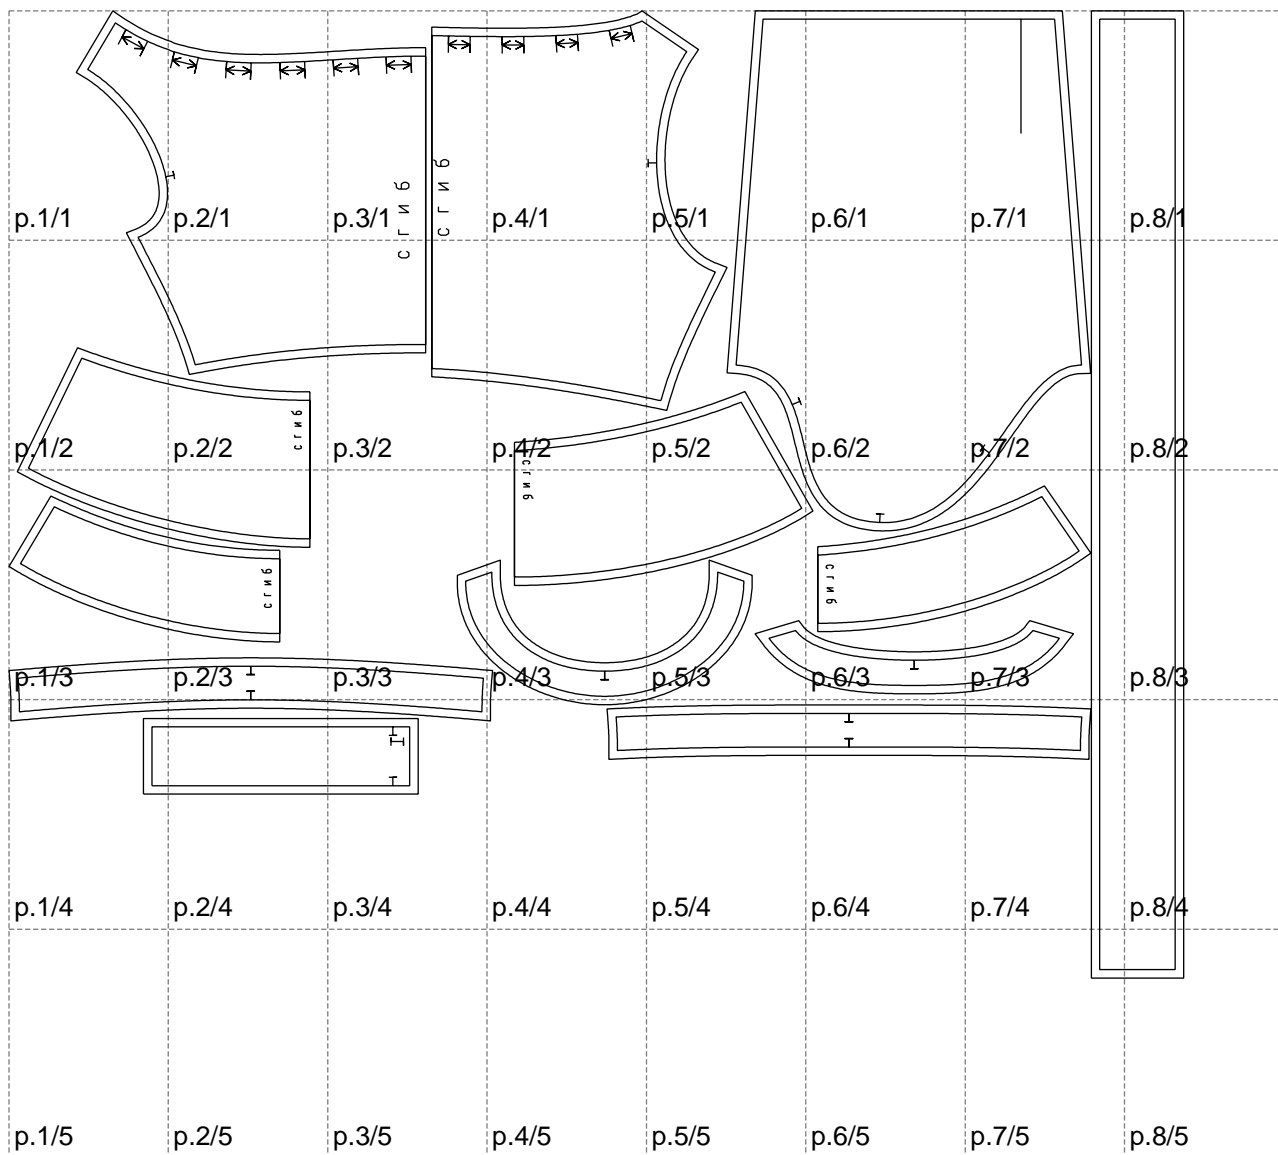

Not for print

Paper size: A4, size:1399.00 x1151.79 mm

# Example

size:1499.00 x1202.17 mm

Maneken =1 ver.0

rz\_1=170

rz\_16=116

rz\_17=100

rz\_18=98.8

rz\_19=124

rz\_20=121

---

. . . . .  
. . . . .  
. . . . .