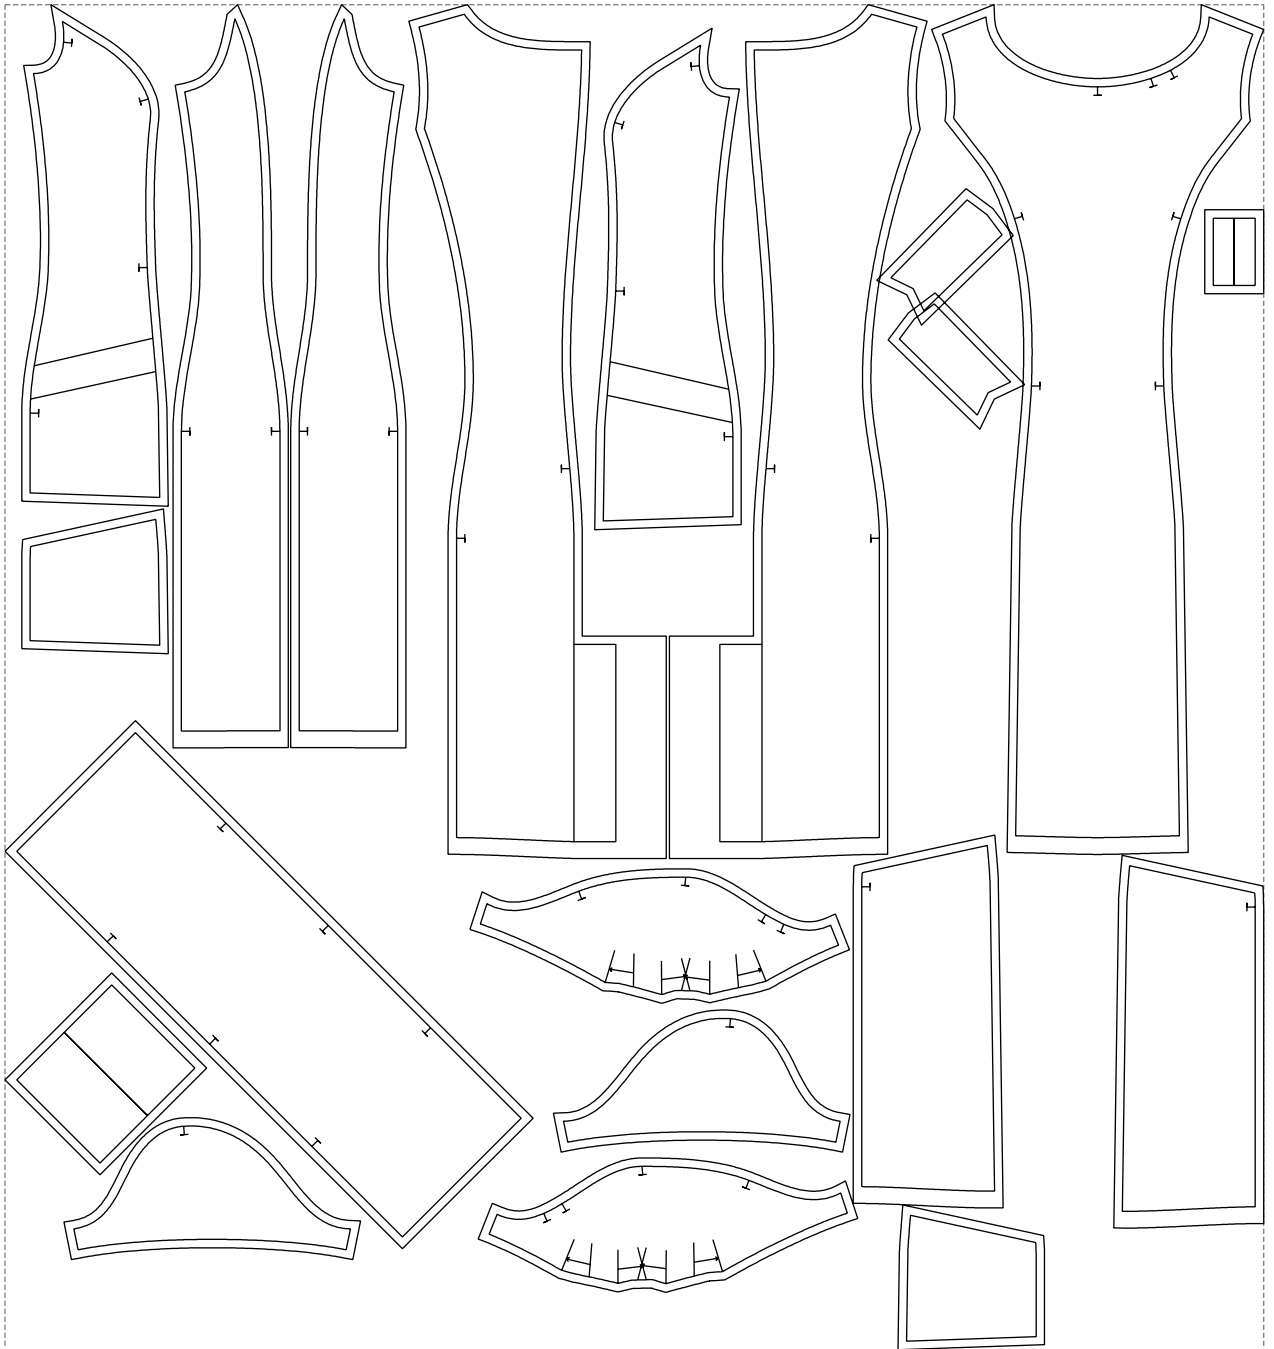

Not for print

Paper size: A4, size:1399.00 x1153.94 mm

# Example

size:1499.00 x1602.24 mm

Maneken =1 ver.0

rz\_1=170

rz\_16=88

rz\_17=75.6

rz\_18=67.6

rz\_19=96

rz\_20=94.6

---

. . . . .  
. . . . .  
. . . . .