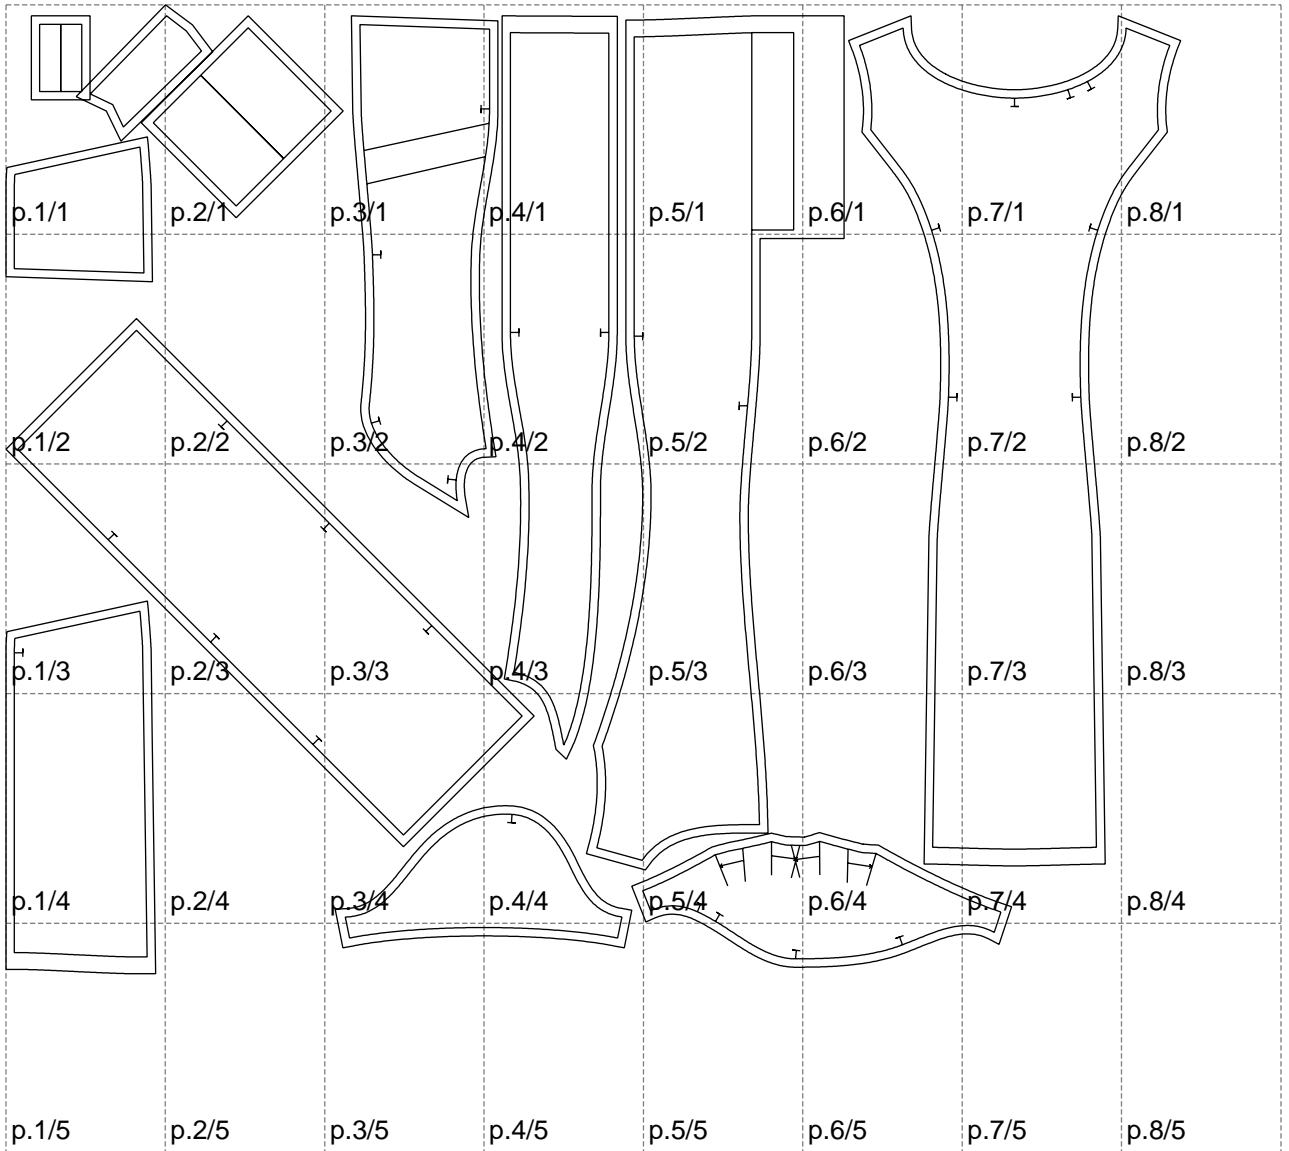

Not for print

Paper size: A4, size:1399.00 x1153.94 mm

# Example

size:1499.00 x1602.24 mm

Maneken =1 ver.0

rz\_1=170

rz\_16=88

rz\_17=75.6

rz\_18=67.6

rz\_19=96

rz\_20=94.6

---

. . . . .  
. . . . .  
. . . . .