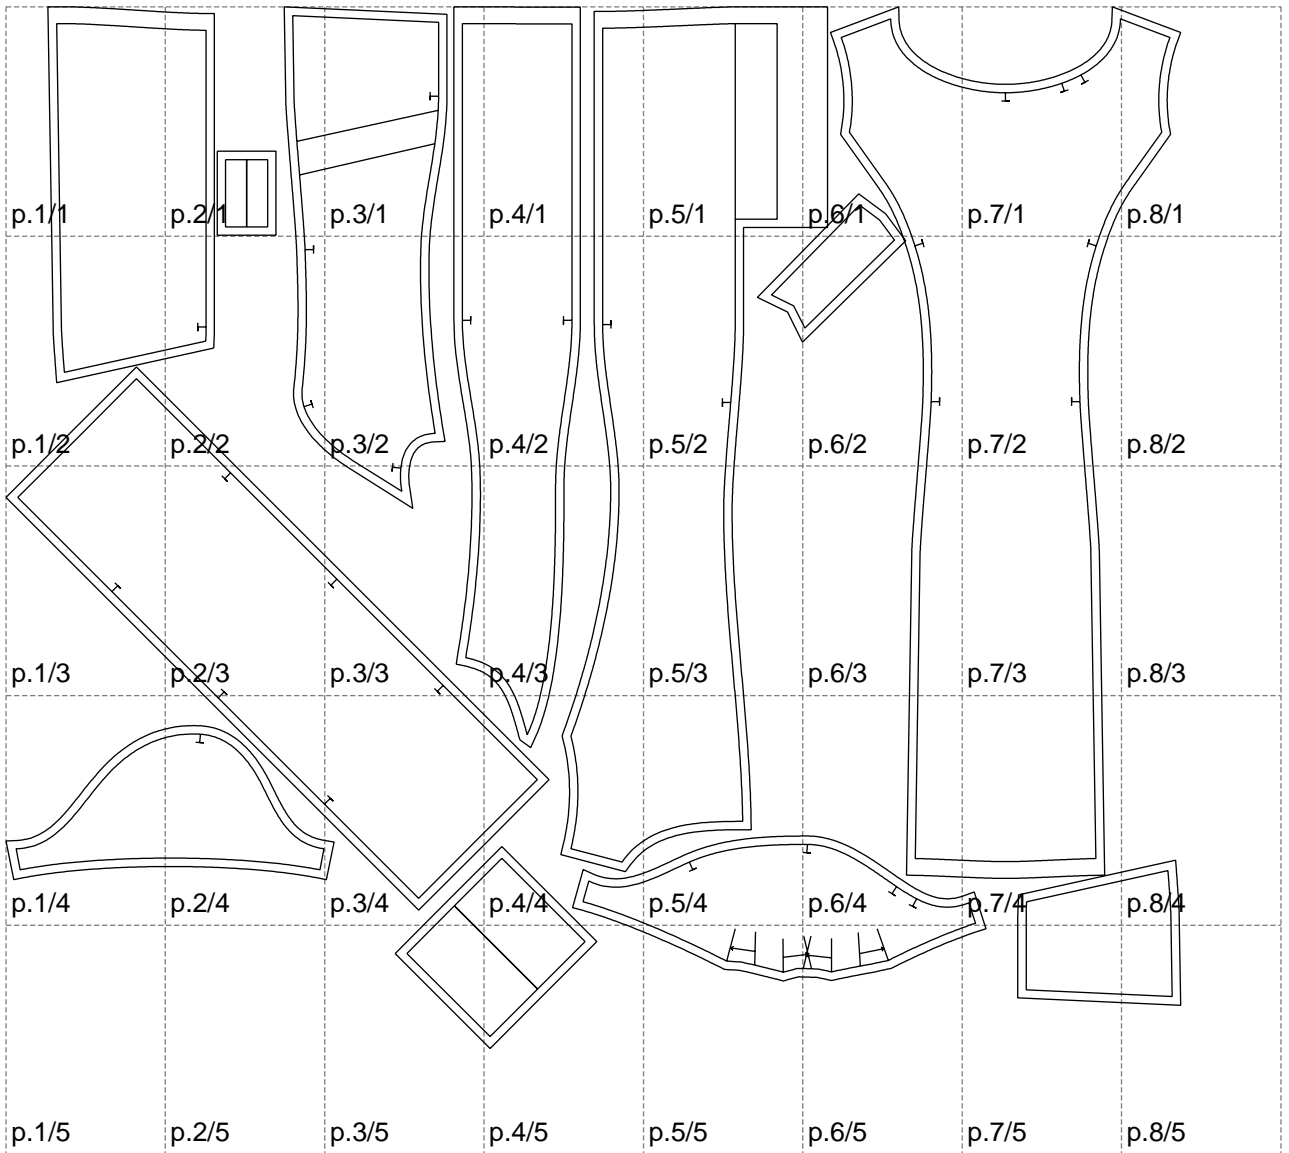

Not for print

Paper size: A4, size:1399.00 x1240.42 mm

# Example

size:1512.22 x1869.74 mm

Maneken =1 ver.0

rz\_1=170

rz\_16=100

rz\_17=85.4

rz\_18=80.2

rz\_19=108

rz\_20=105.4

---

. . . . .  
. . . . .  
. . . . .