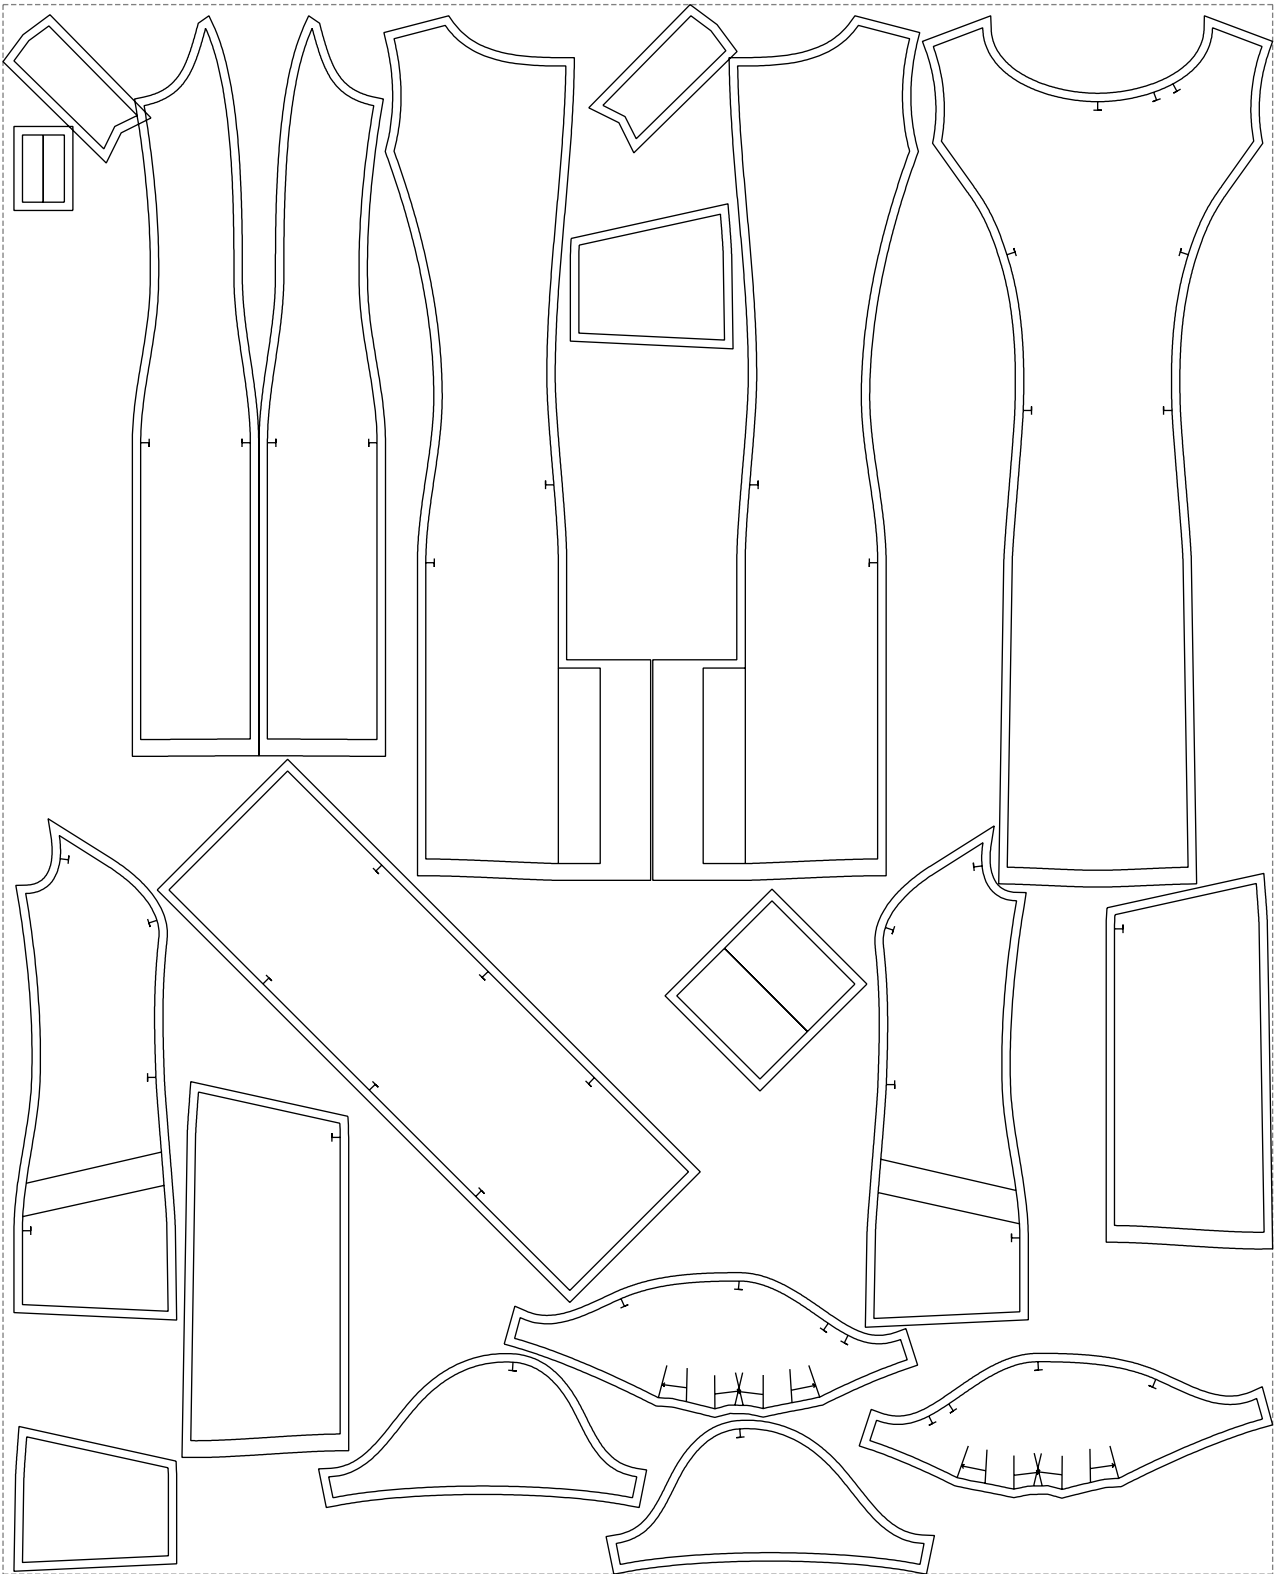

Not for print

Paper size: A4, size:1399.00 x1240.42 mm

# Example

size:1512.22 x1869.74 mm

Maneken =1 ver.0

rz\_1=170

rz\_16=100

rz\_17=85.4

rz\_18=80.2

rz\_19=108

rz\_20=105.4

---

. . . . .  
. . . . .  
. . . . .