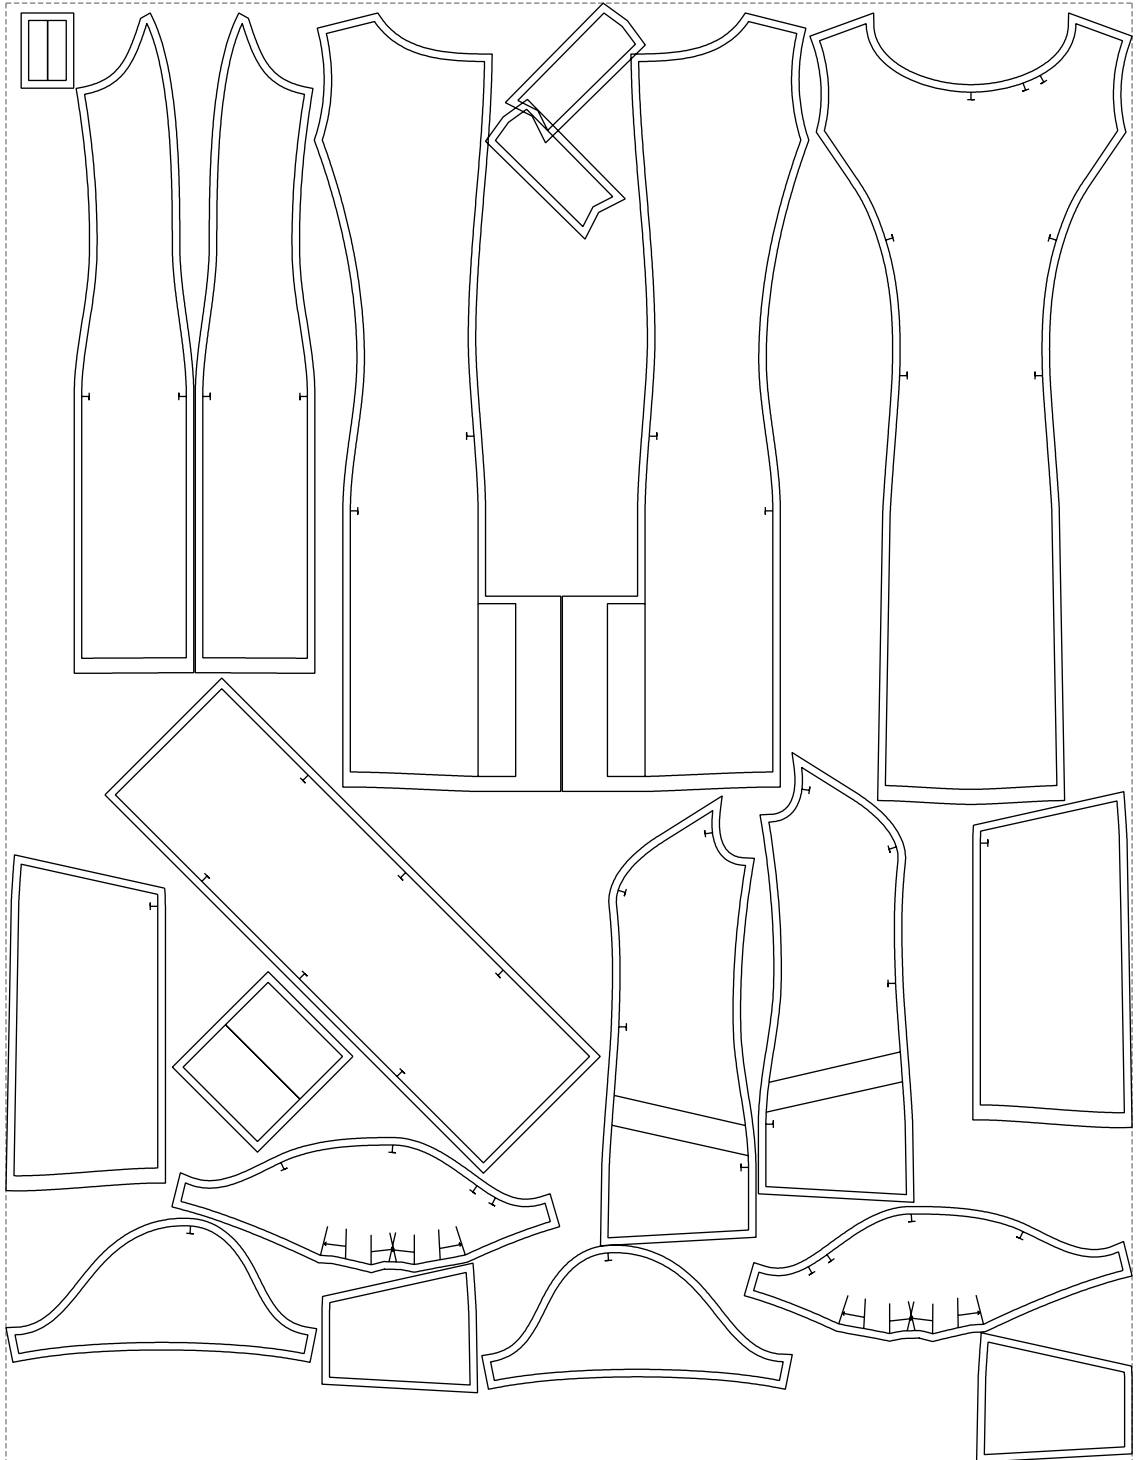

Not for print

Paper size: A4, size:1399.00 x1297.43 mm

# Example

size:1499.00 x1943.07 mm

Maneken =1 ver.0

rz\_1=170

rz\_16=108

rz\_17=92.5

rz\_18=89.2

rz\_19=116