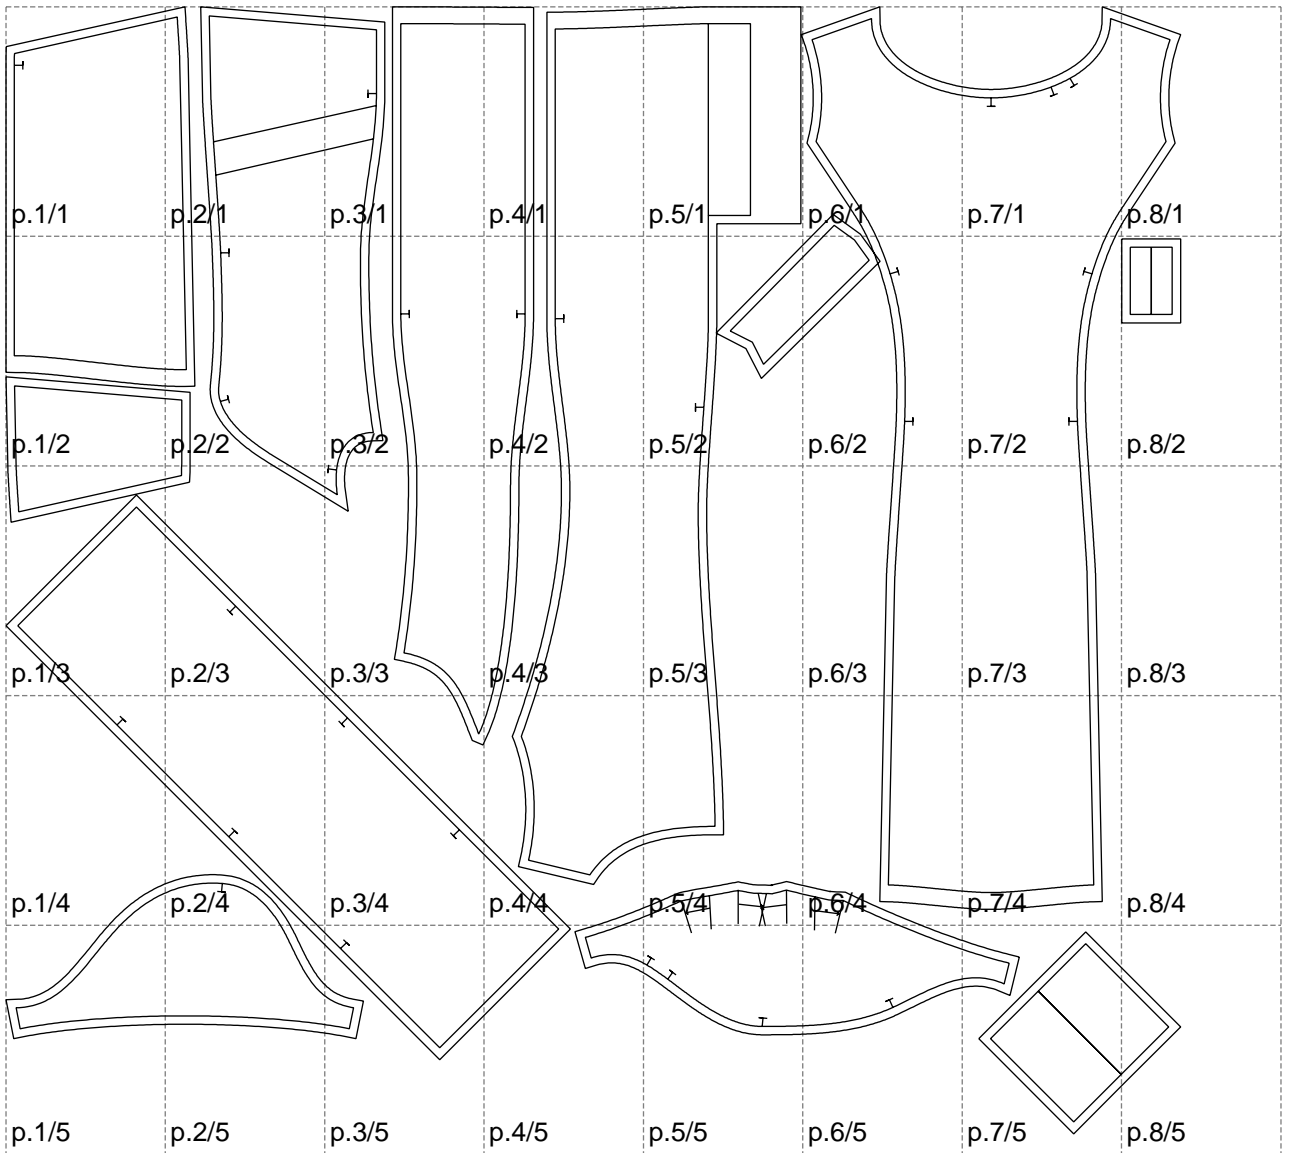

Not for print

Paper size: A4, size:1399.00 x1342.05 mm

Maneken =1 ver.0

rz\_1=170

rz\_16=116

rz\_17=100

rz\_18=98.8

rz\_19=124

rz\_20=121

---

. . . . .  
. . . . .  
. . . . .