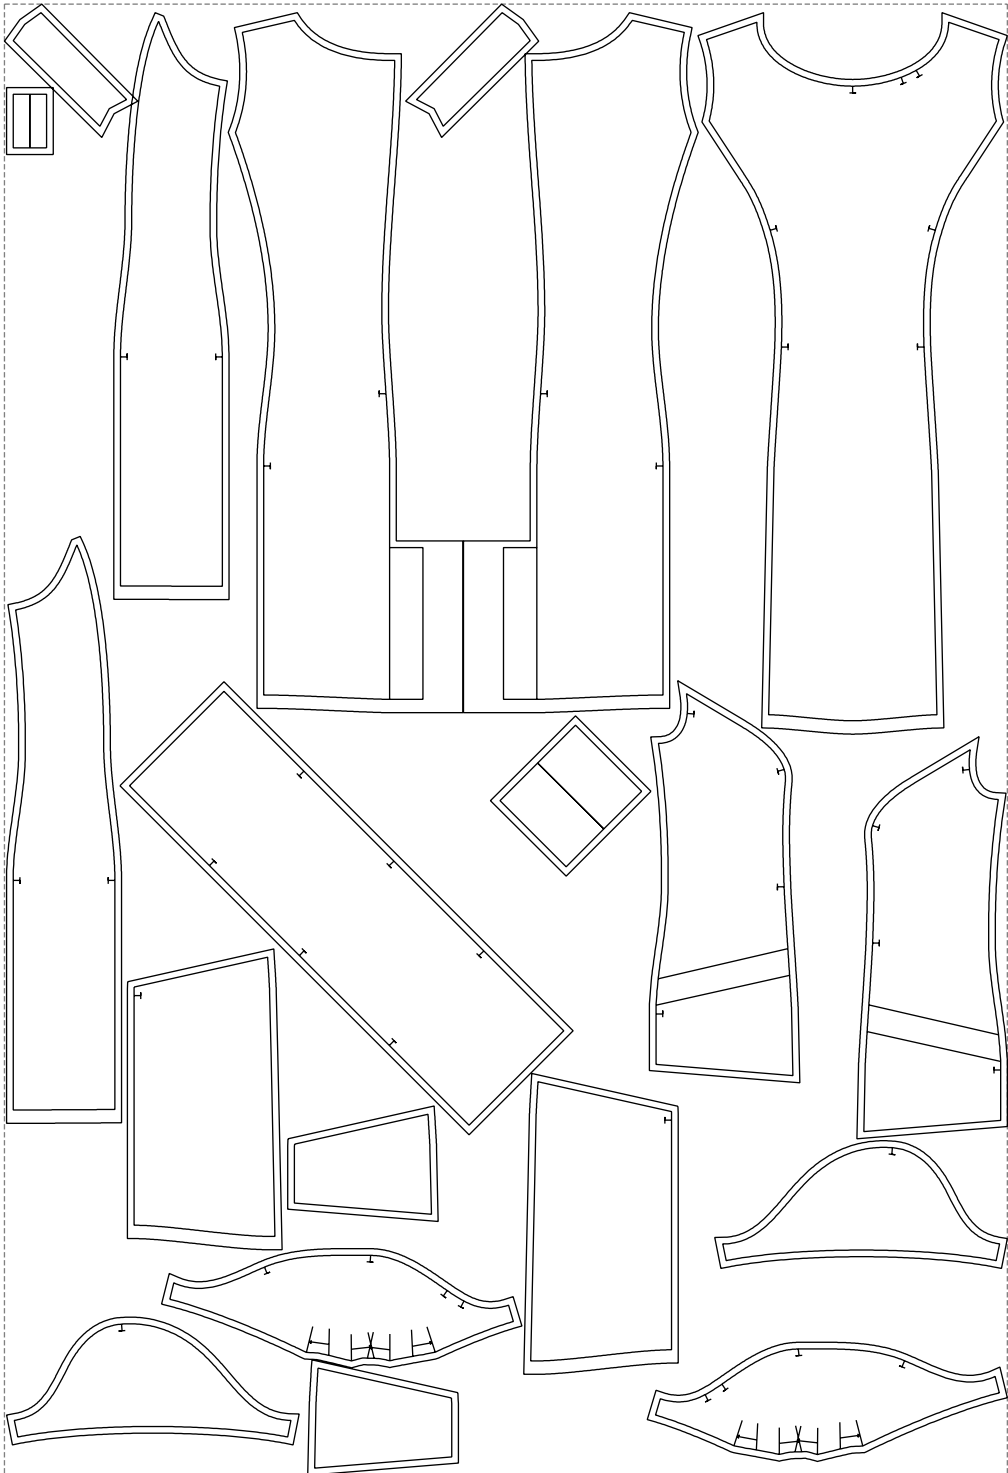

Not for print

Paper size: A4, size:1399.00 x1493.11 mm

# Example

size:1502.04 x2204.02 mm

Maneken =1 ver.0

rz\_1=170

rz\_16=120

rz\_17=104

rz\_18=103.6

rz\_19=128

rz\_20=125.1

---

. . . . .  
. . . . .  
. . . . .