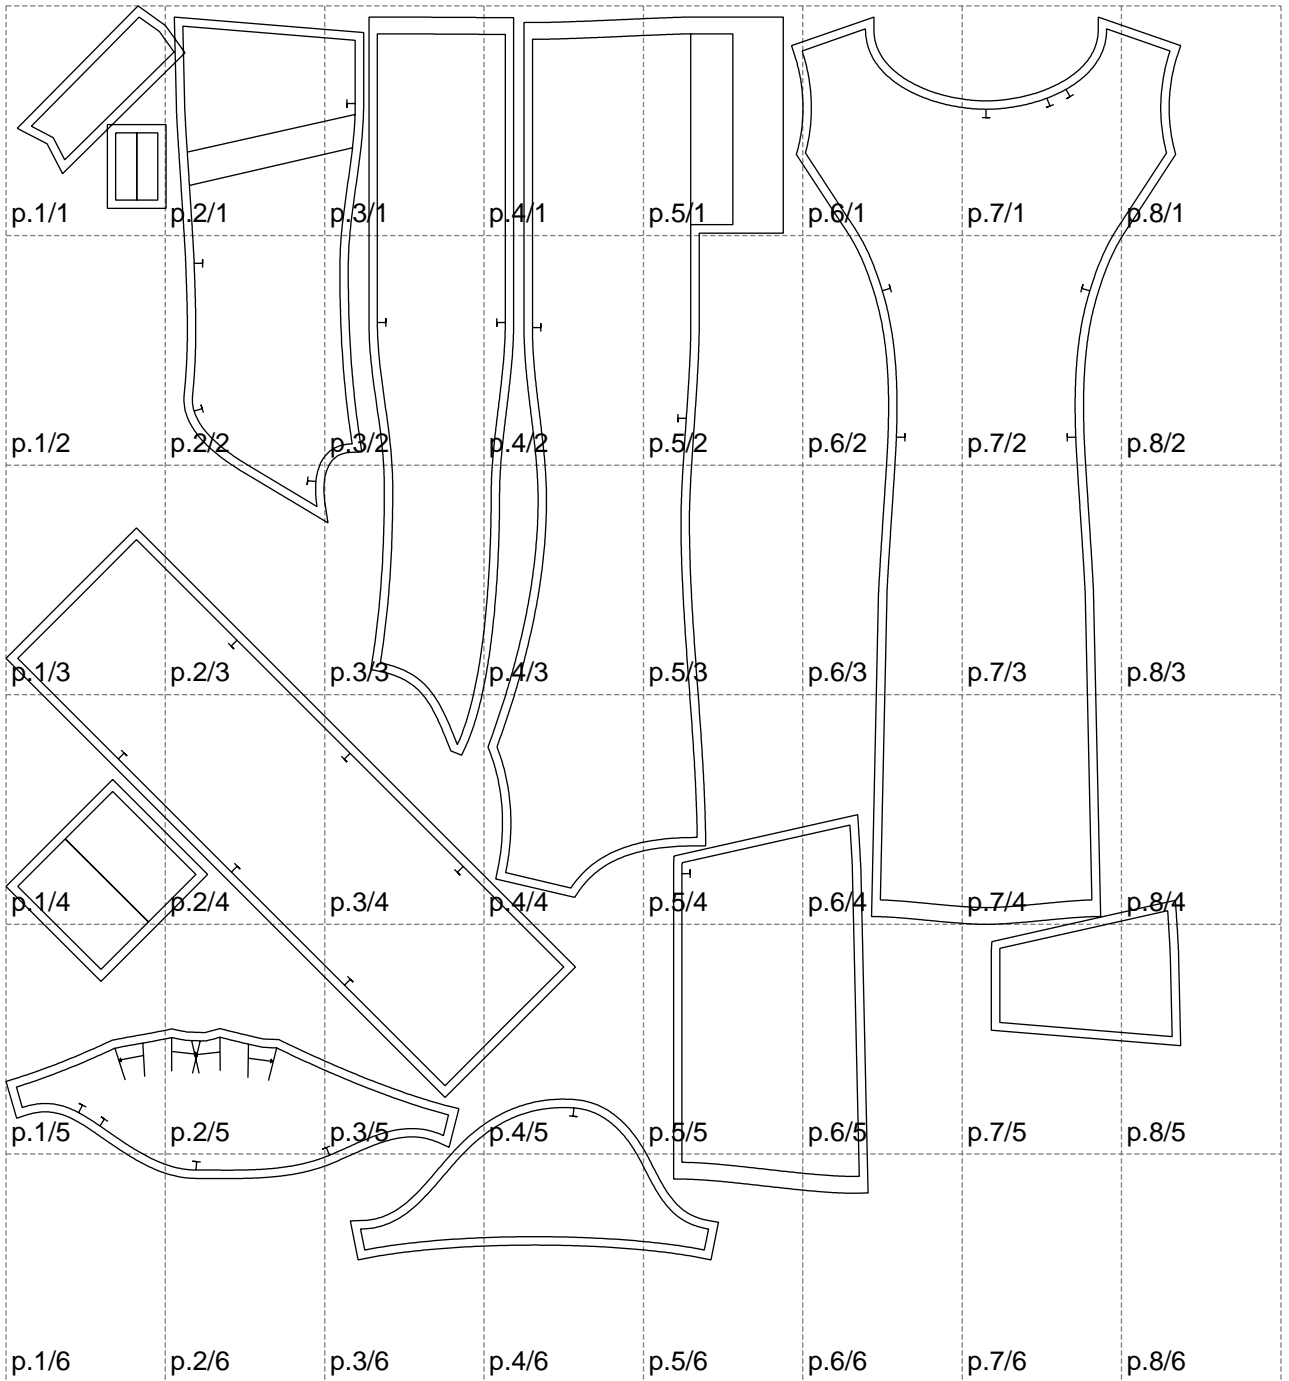

Not for print

Paper size: A4, size:1399.00 x1493.11 mm

# Example

size:1502.04 x2204.02 mm

Maneken =1 ver.0

rz\_1=170

rz\_16=120

rz\_17=104

rz\_18=103.6

rz\_19=128

rz\_20=125.1

---

. . . . .  
. . . . .  
. . . . .