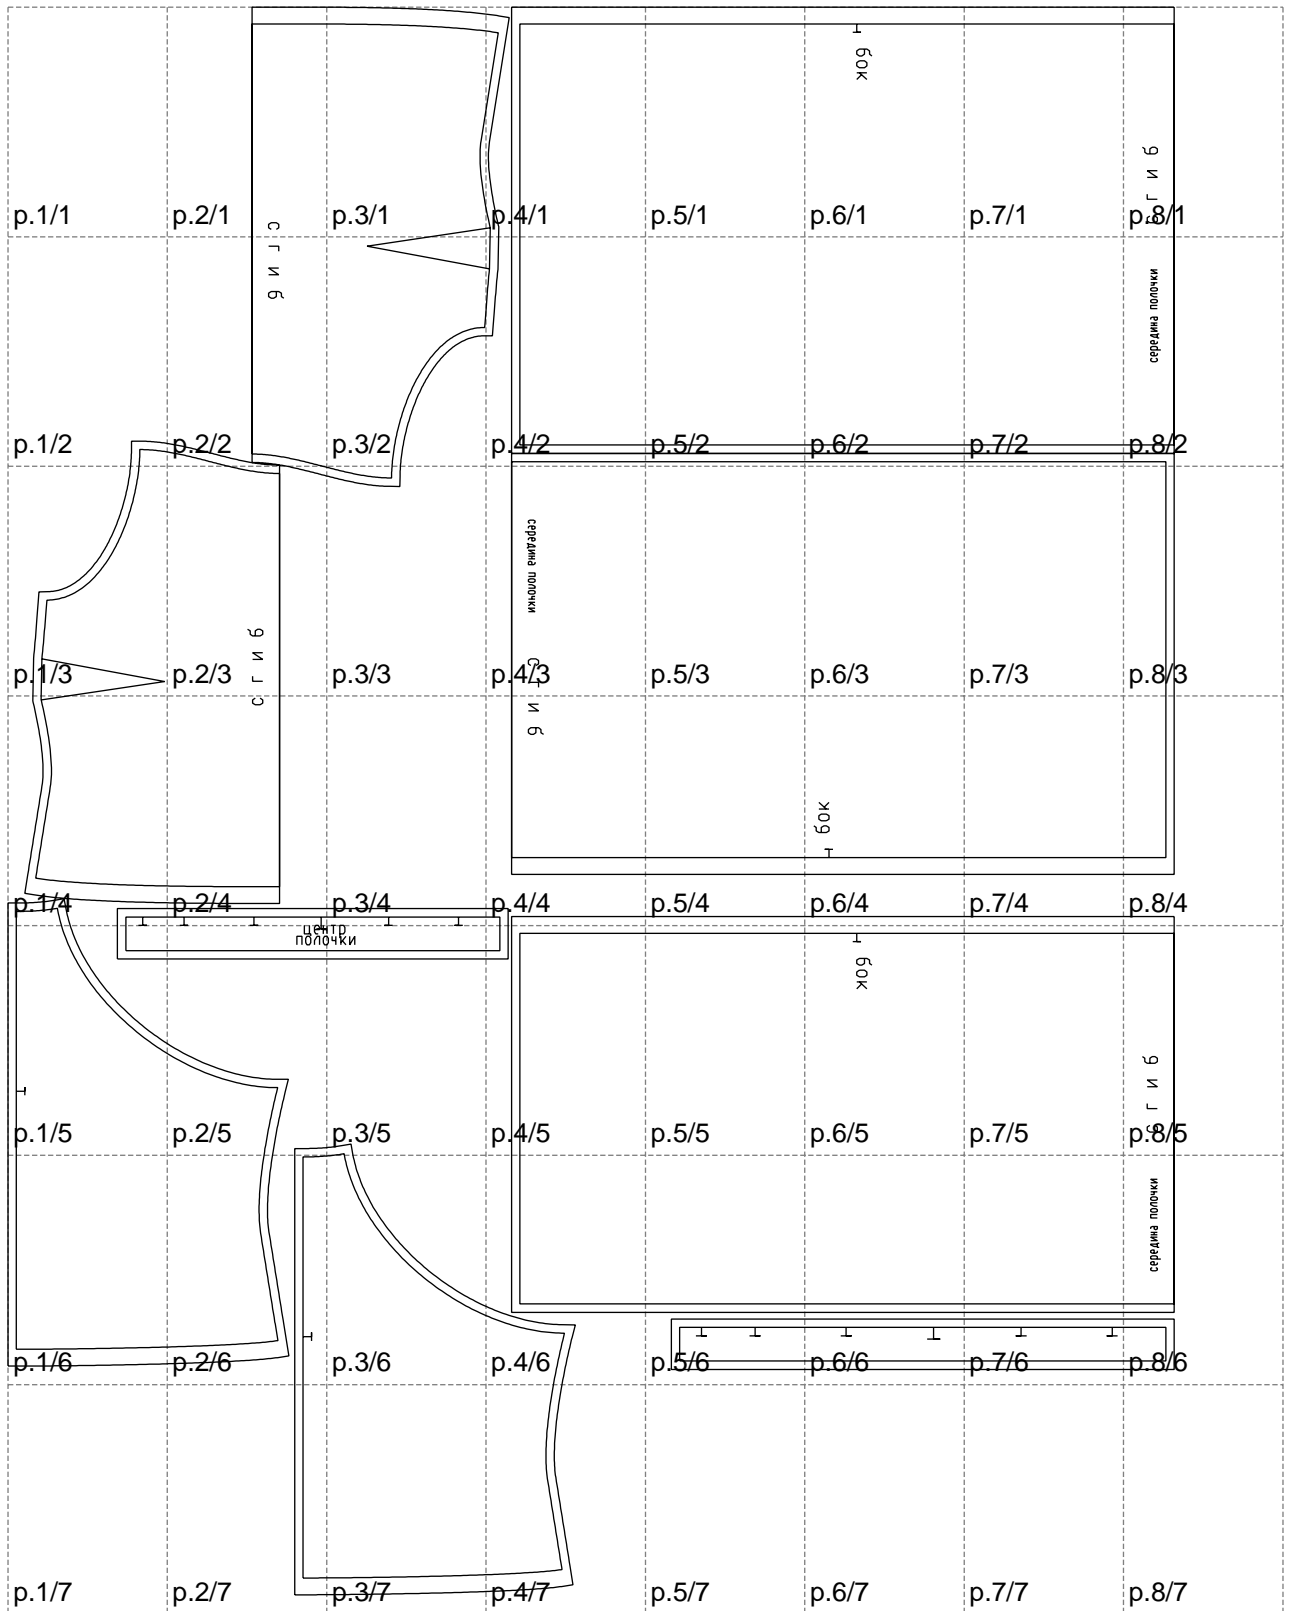

Not for print

Paper size: A4, size:1388.96 x1890.55 mm

# Example

size:1578.21 x3034.80 mm

Maneken =1 ver.0

rz\_1=170

rz\_16=116

rz\_17=100

rz\_18=98.8

rz\_19=124

rz\_20=121

---

. . . . .  
. . . . .  
. . . . .