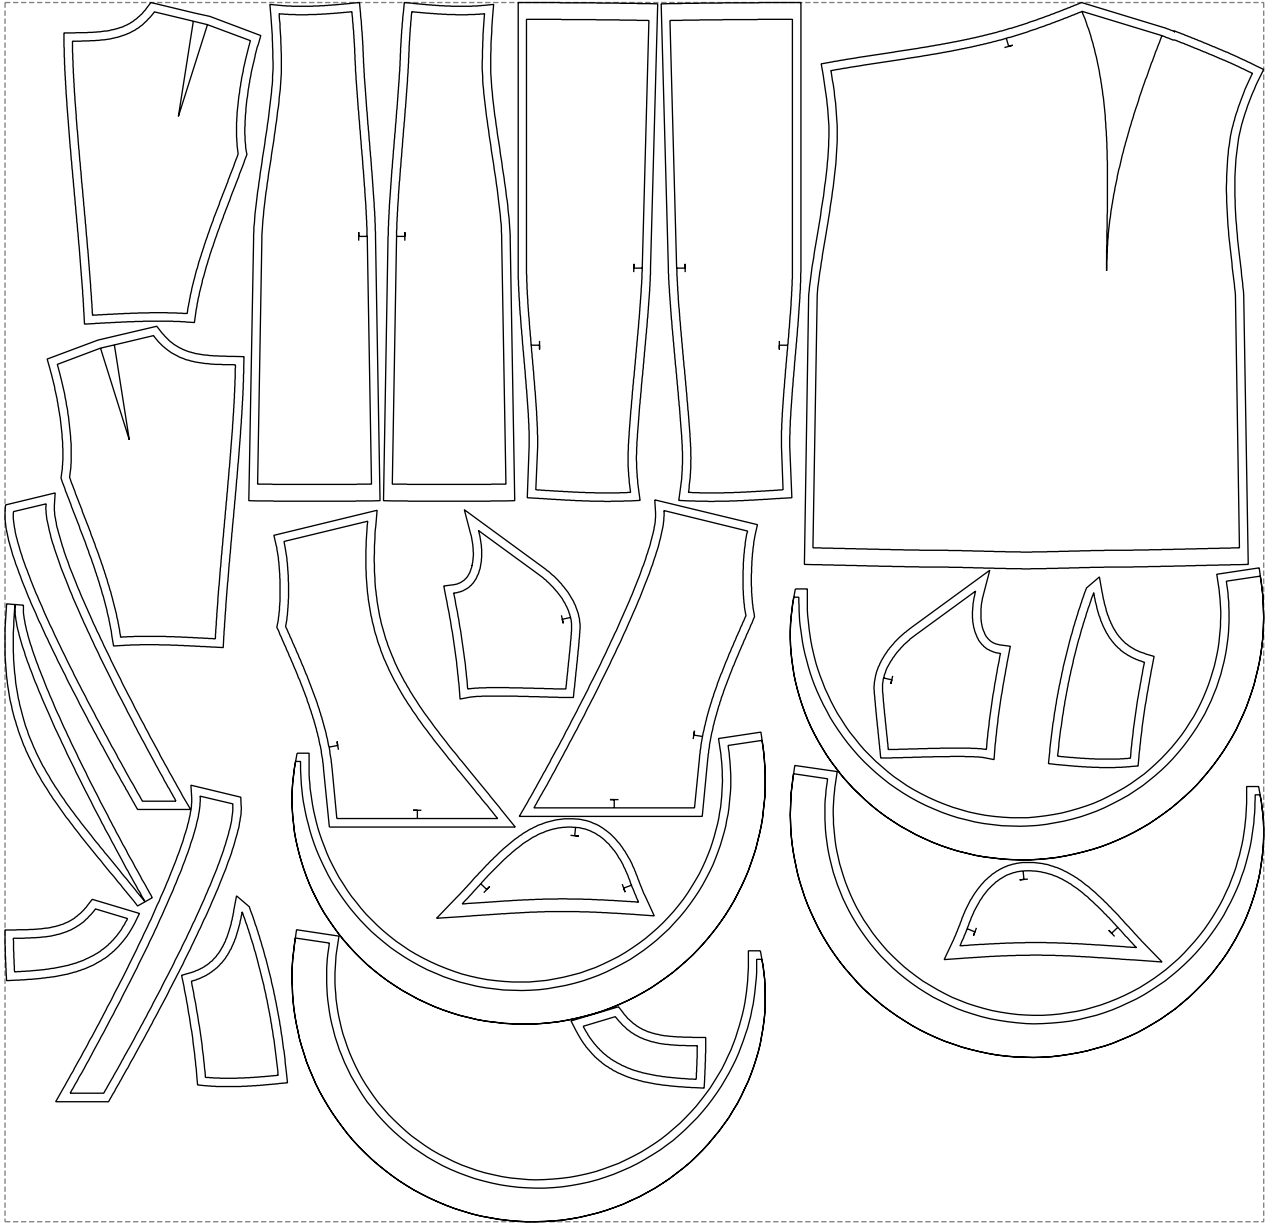

Not for print

Paper size: A4, size:1399.00 x950.12 mm

# Example

size:1499.00 x1452.34 mm

Maneken =1 ver.0

rz\_1=170

rz\_16=92

rz\_17=78.8

rz\_18=71.8

rz\_19=100