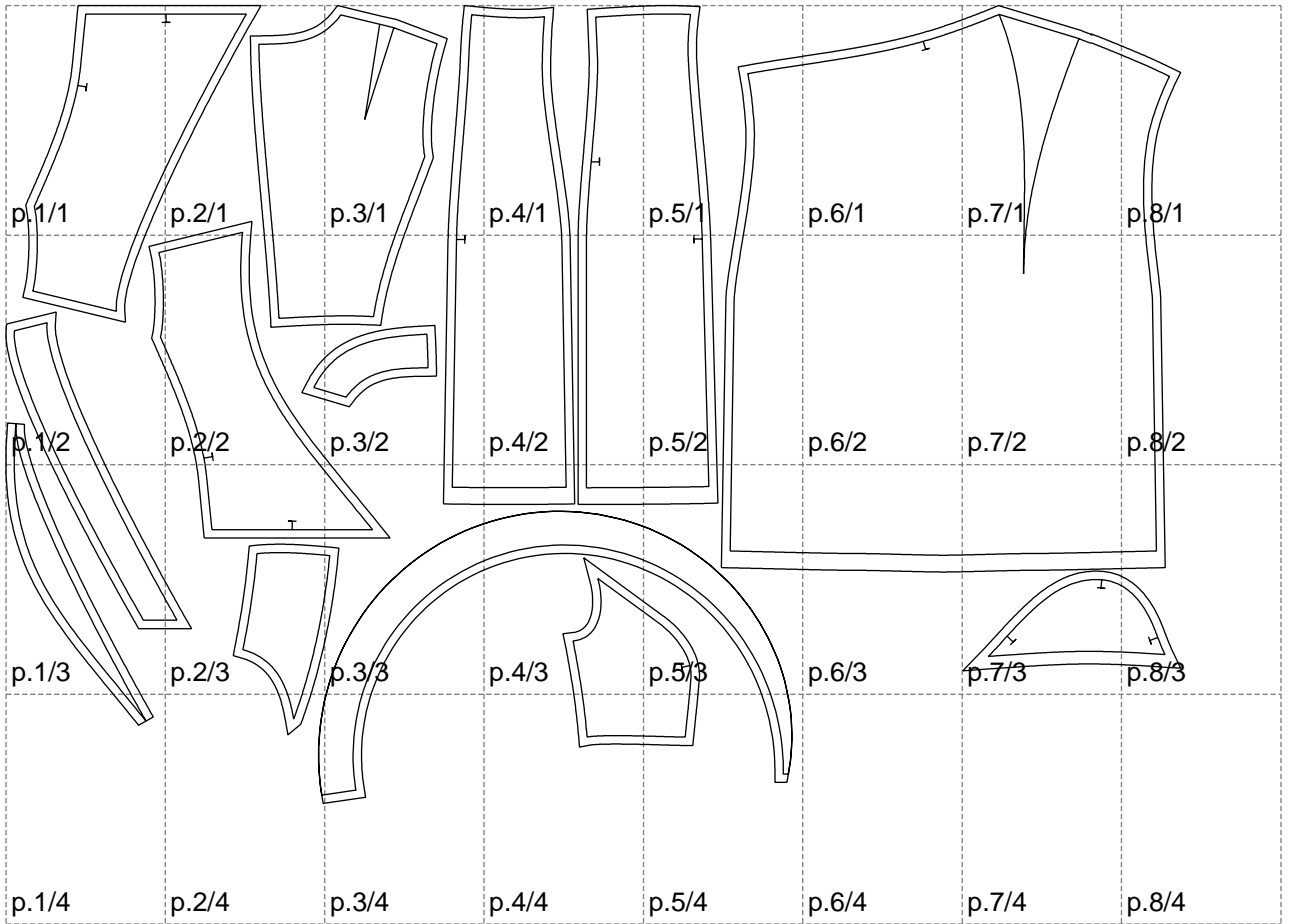

Not for print

Paper size: A4, size:1399.00 x950.12 mm

# Example

size:1499.00 x1452.34 mm

Maneken =1 ver.0

rz\_1=170

rz\_16=92

rz\_17=78.8

rz\_18=71.8

rz\_19=100

rz\_20=98.1

---

. . . . .  
. . . . .  
. . . . .