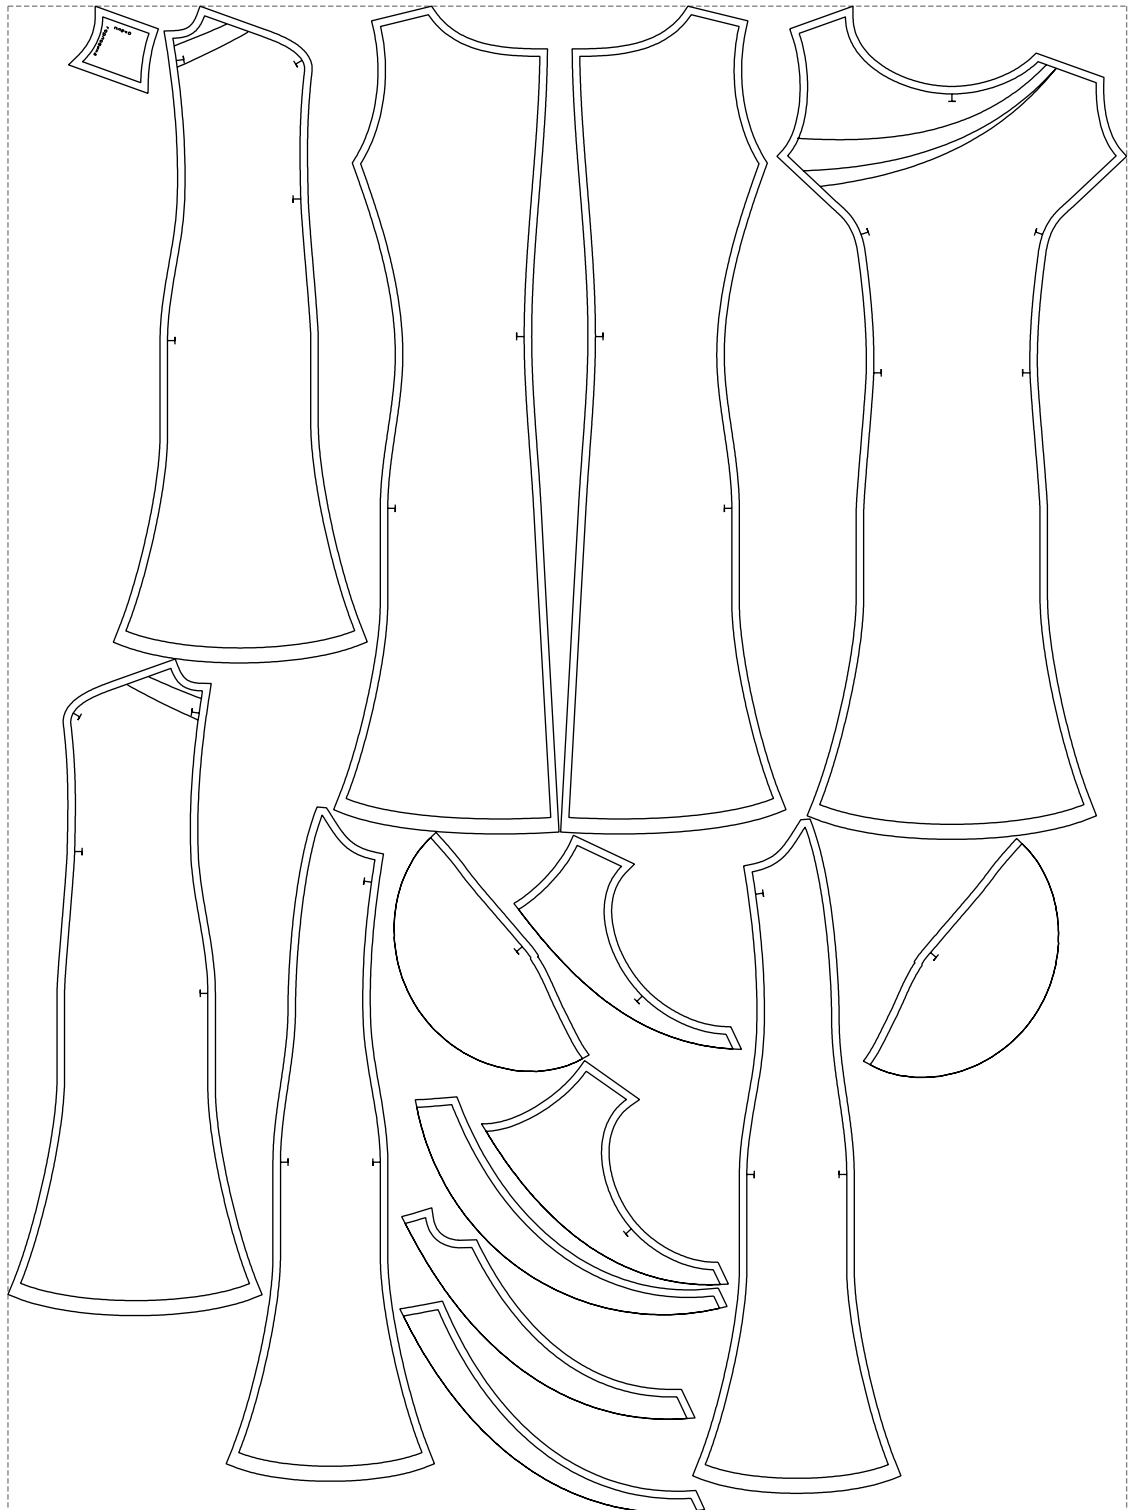

Not for print

Paper size: A4, size:1399.00 x1388.16 mm

# Example

size:1488.99 x2005.50 mm

Maneken =1 ver.0

rz\_1=170

rz\_16=112

rz\_17=96.2

rz\_18=94

rz\_19=120