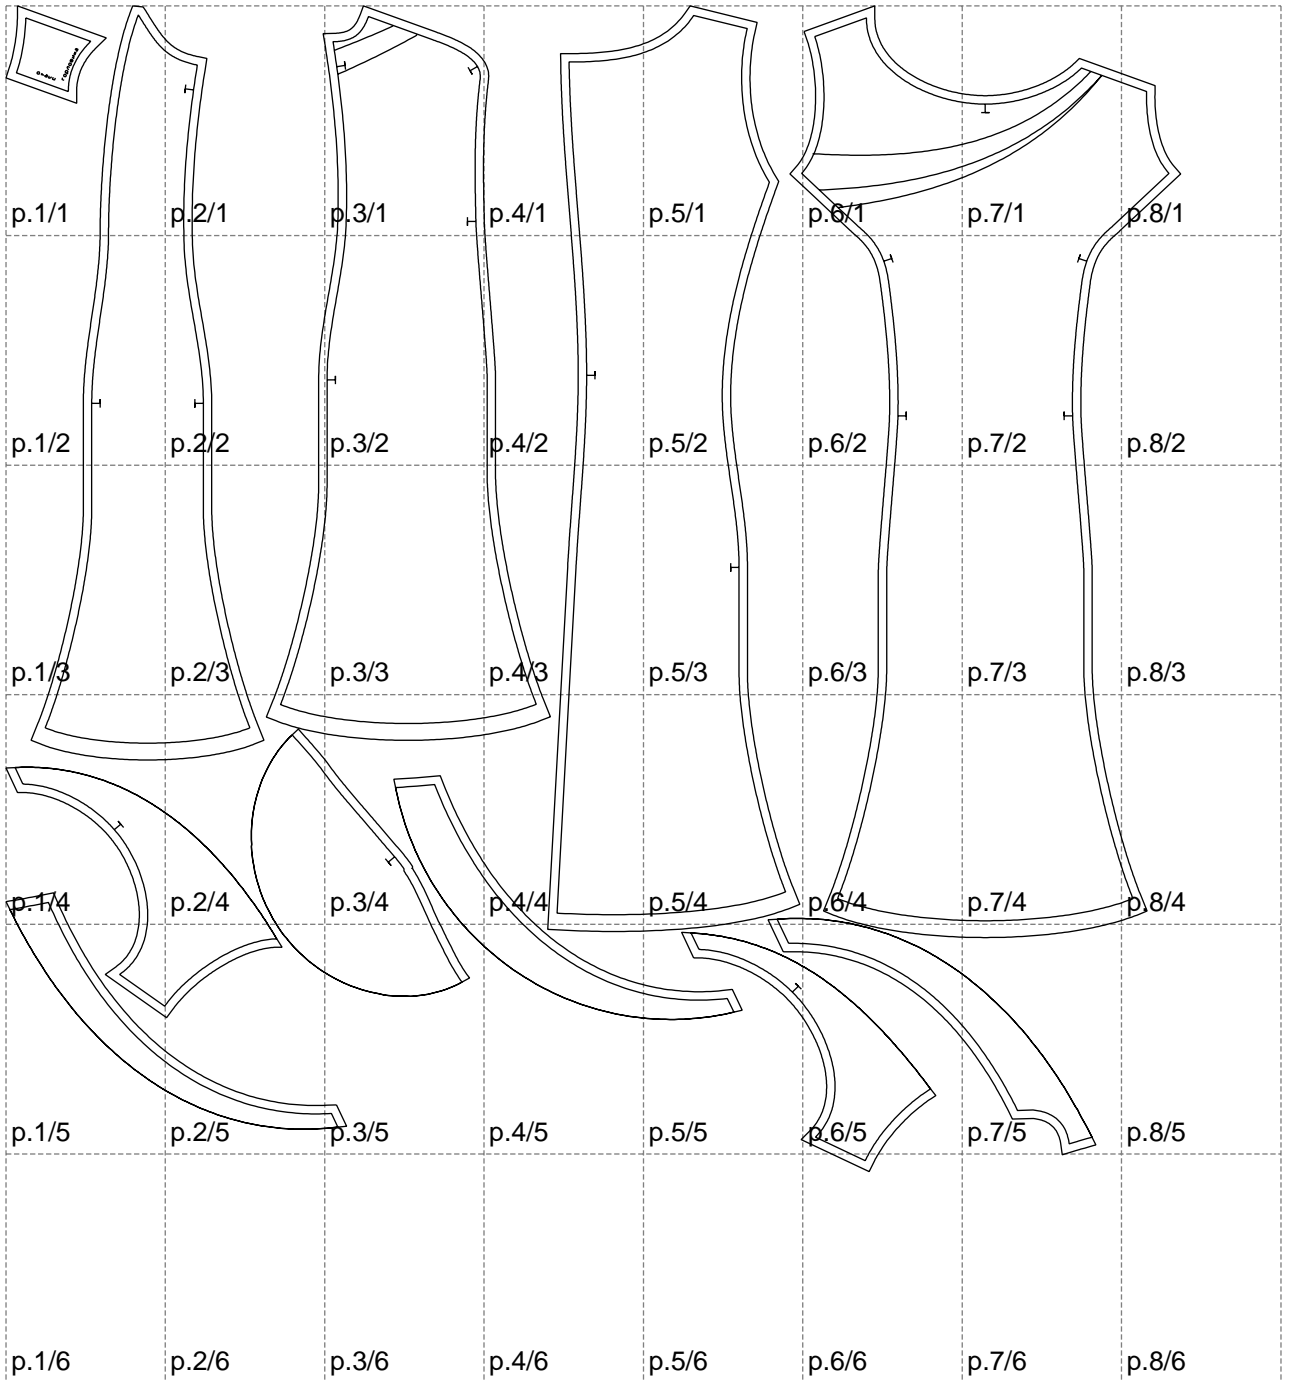

Not for print

Paper size: A4, size:1399.00 x1388.16 mm

# Example

size:1488.99 x2005.50 mm

Maneken =1 ver.0

rz\_1=170

rz\_16=112

rz\_17=96.2

rz\_18=94

rz\_19=120

rz\_20=117

---

. . . . .  
. . . . .  
. . . . .