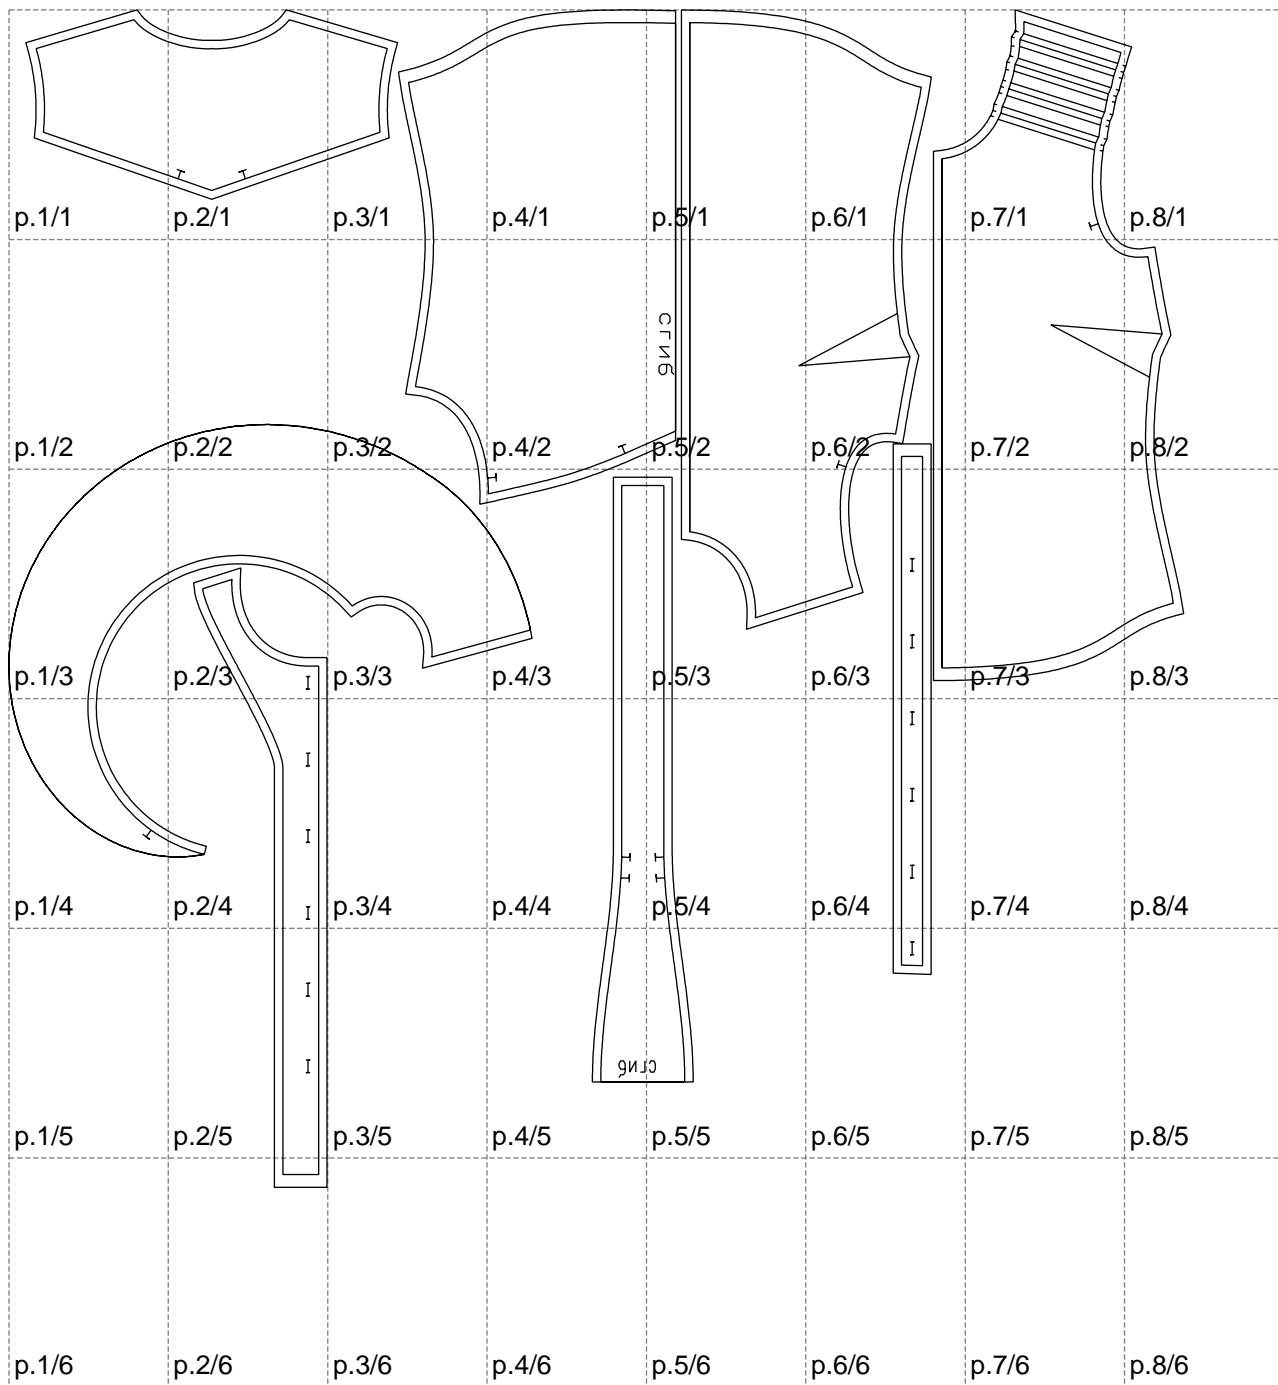

Not for print

Paper size: A4, size:1399.00 x1401.88 mm

# Example

size:1499.00 x1313.97 mm

Maneken =1 ver.0

rz\_1=170

rz\_16=104

rz\_17=88.9

rz\_18=84.4

rz\_19=112

rz\_20=109.3

---

. . . . .  
. . . . .  
. . . . .