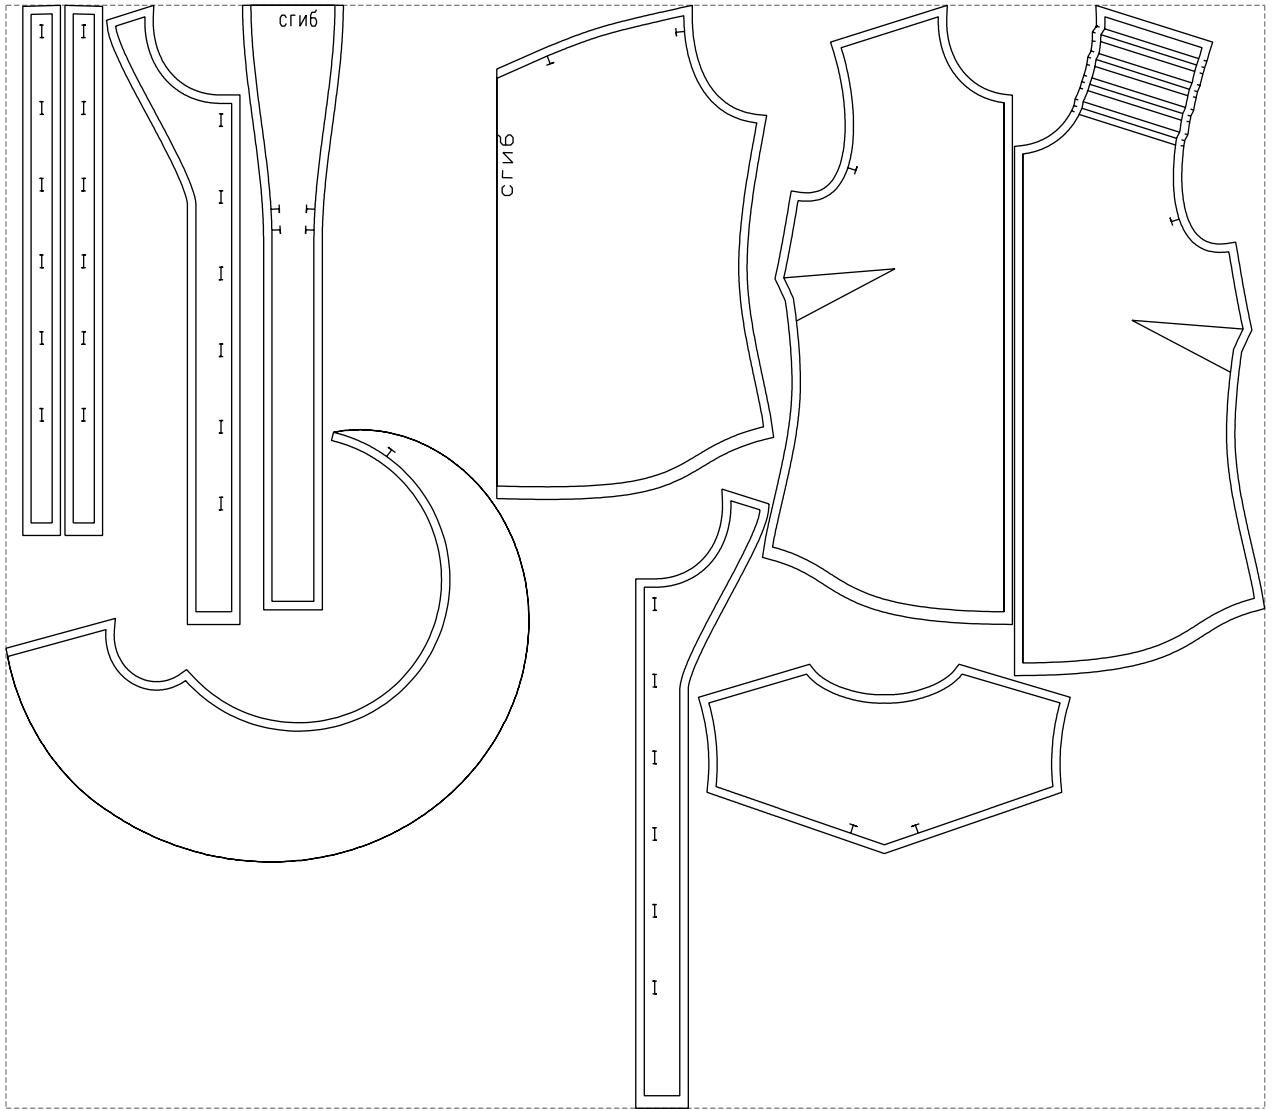

Not for print

Paper size: A4, size:1399.00 x1401.88 mm

# Example

size:1499.00 x1313.97 mm

Maneken =1 ver.0

rz\_1=170

rz\_16=104

rz\_17=88.9

rz\_18=84.4

rz\_19=112

rz\_20=109.3

---

. . . . .  
. . . . .  
. . . . .