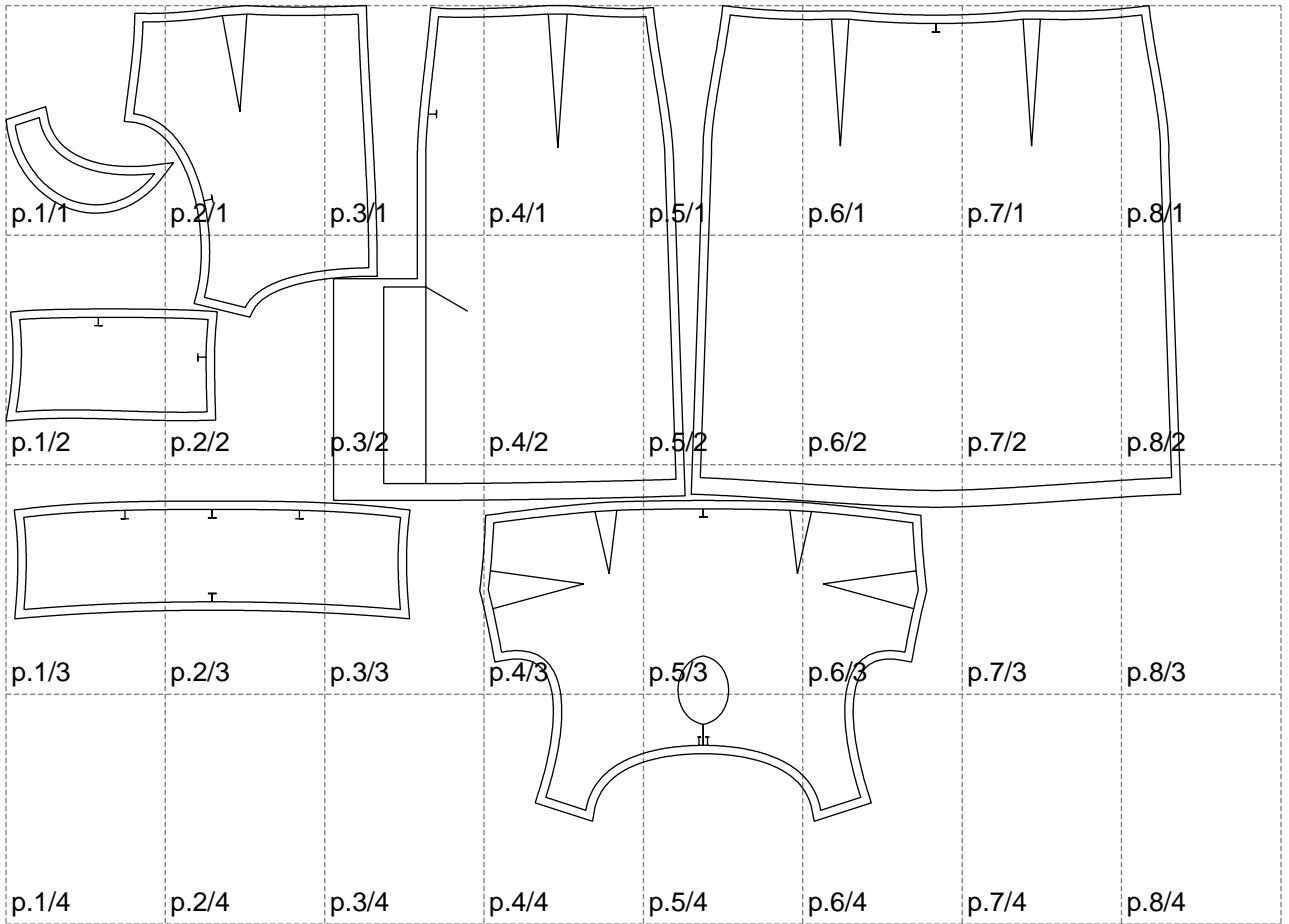

Not for print

Paper size: A4, size:1399.00 x971.34 mm

# Example

size:1499.00 x1103.52 mm

Maneken =1 ver.0

rz\_1=170

rz\_16=100

rz\_17=85.4

rz\_18=80.2

rz\_19=108

rz\_20=105.4

---

. . . . .  
. . . . .  
. . . . .