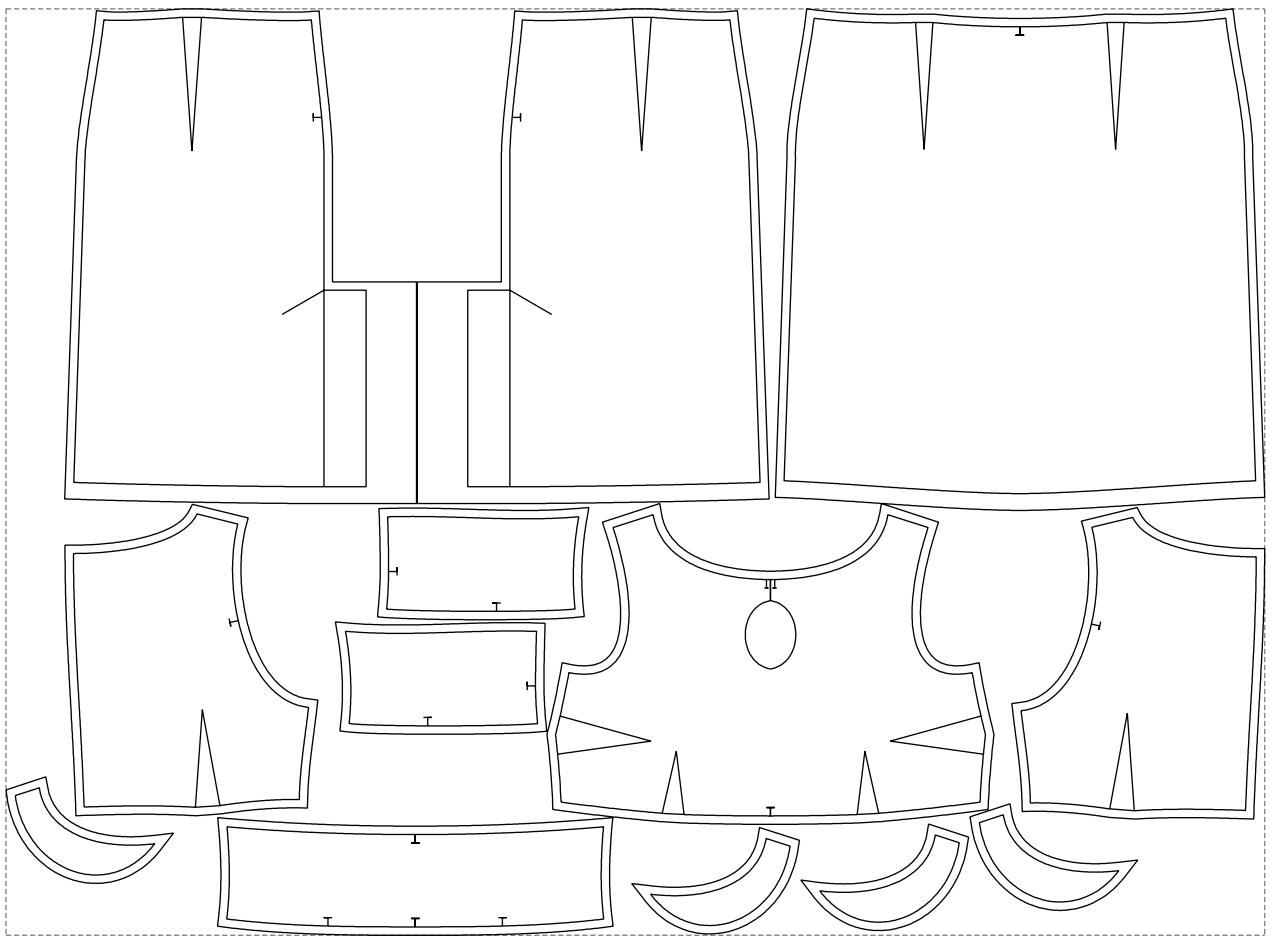

Not for print

Paper size: A4, size:1399.00 x971.34 mm

# Example

size:1499.00 x1103.52 mm

Maneken =1 ver.0

rz\_1=170

rz\_16=100

rz\_17=85.4

rz\_18=80.2

rz\_19=108

rz\_20=105.4

---

. . . . .  
. . . . .  
. . . . .