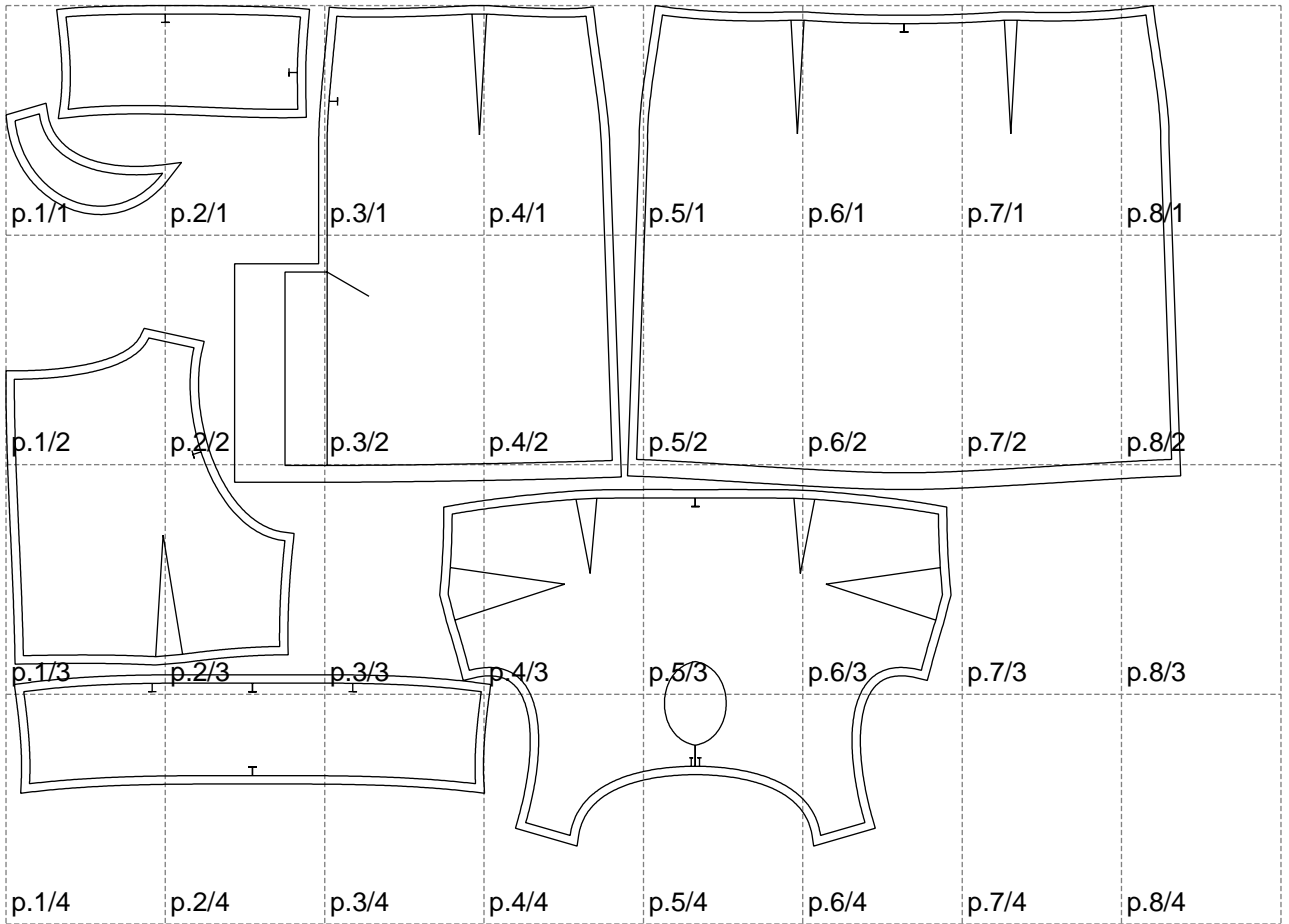

Not for print

Paper size: A4, size:1399.00 x1001.03 mm

# Example

size:1499.00 x1303.74 mm

Maneken =1 ver.0

rz\_1=170

rz\_16=116

rz\_17=100

rz\_18=98.8

rz\_19=124

rz\_20=121

---

. . . . .  
. . . . .  
. . . . .