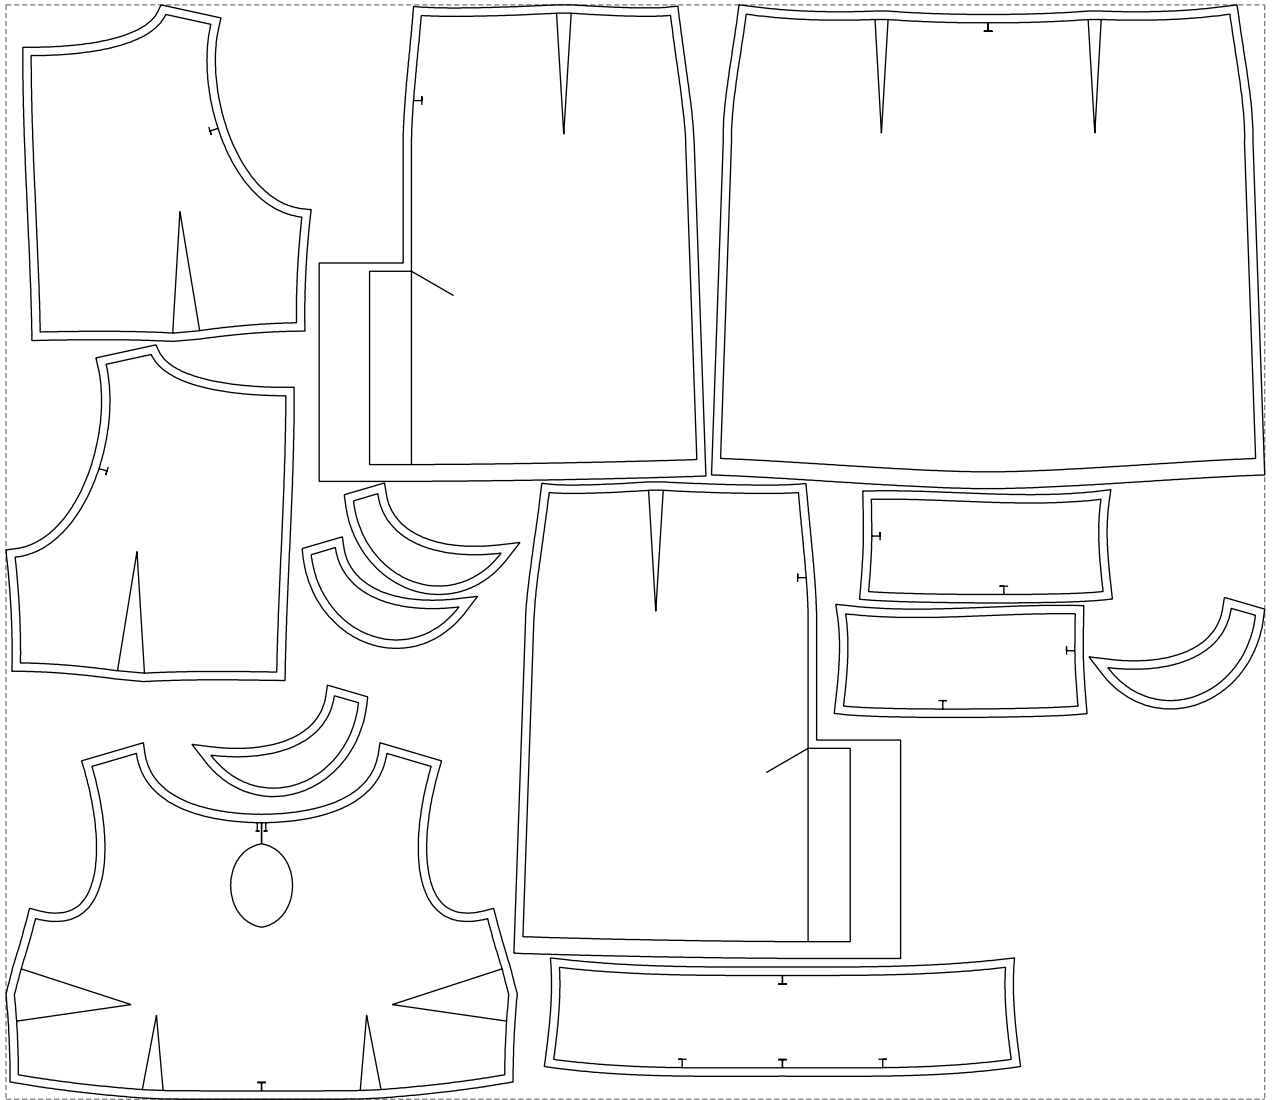

Not for print

Paper size: A4, size:1399.00 x1001.03 mm

# Example

size:1499.00 x1303.74 mm

Maneken =1 ver.0

rz\_1=170

rz\_16=116

rz\_17=100

rz\_18=98.8

rz\_19=124

rz\_20=121

---

. . . . .  
. . . . .  
. . . . .