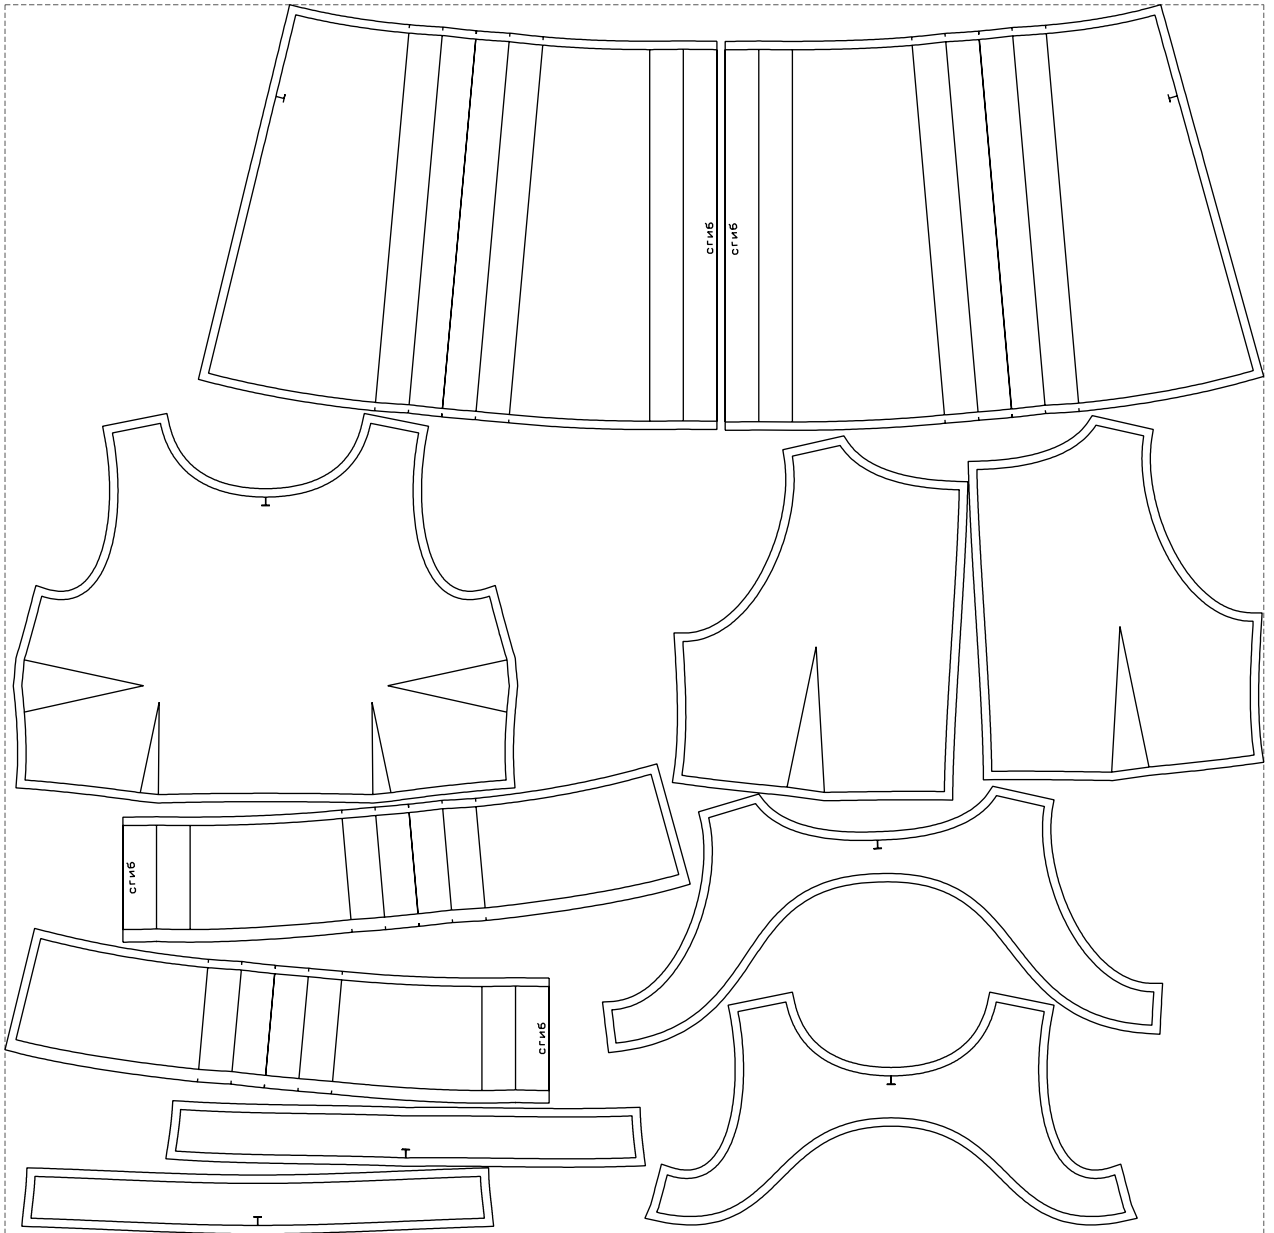

Not for print

Paper size: A4, size:1388.99 x1504.03 mm

# Example

size:1499.00 x1464.03 mm

Maneken =1 ver.0

rz\_1=170

rz\_16=116

rz\_17=100

rz\_18=98.8

rz\_19=124