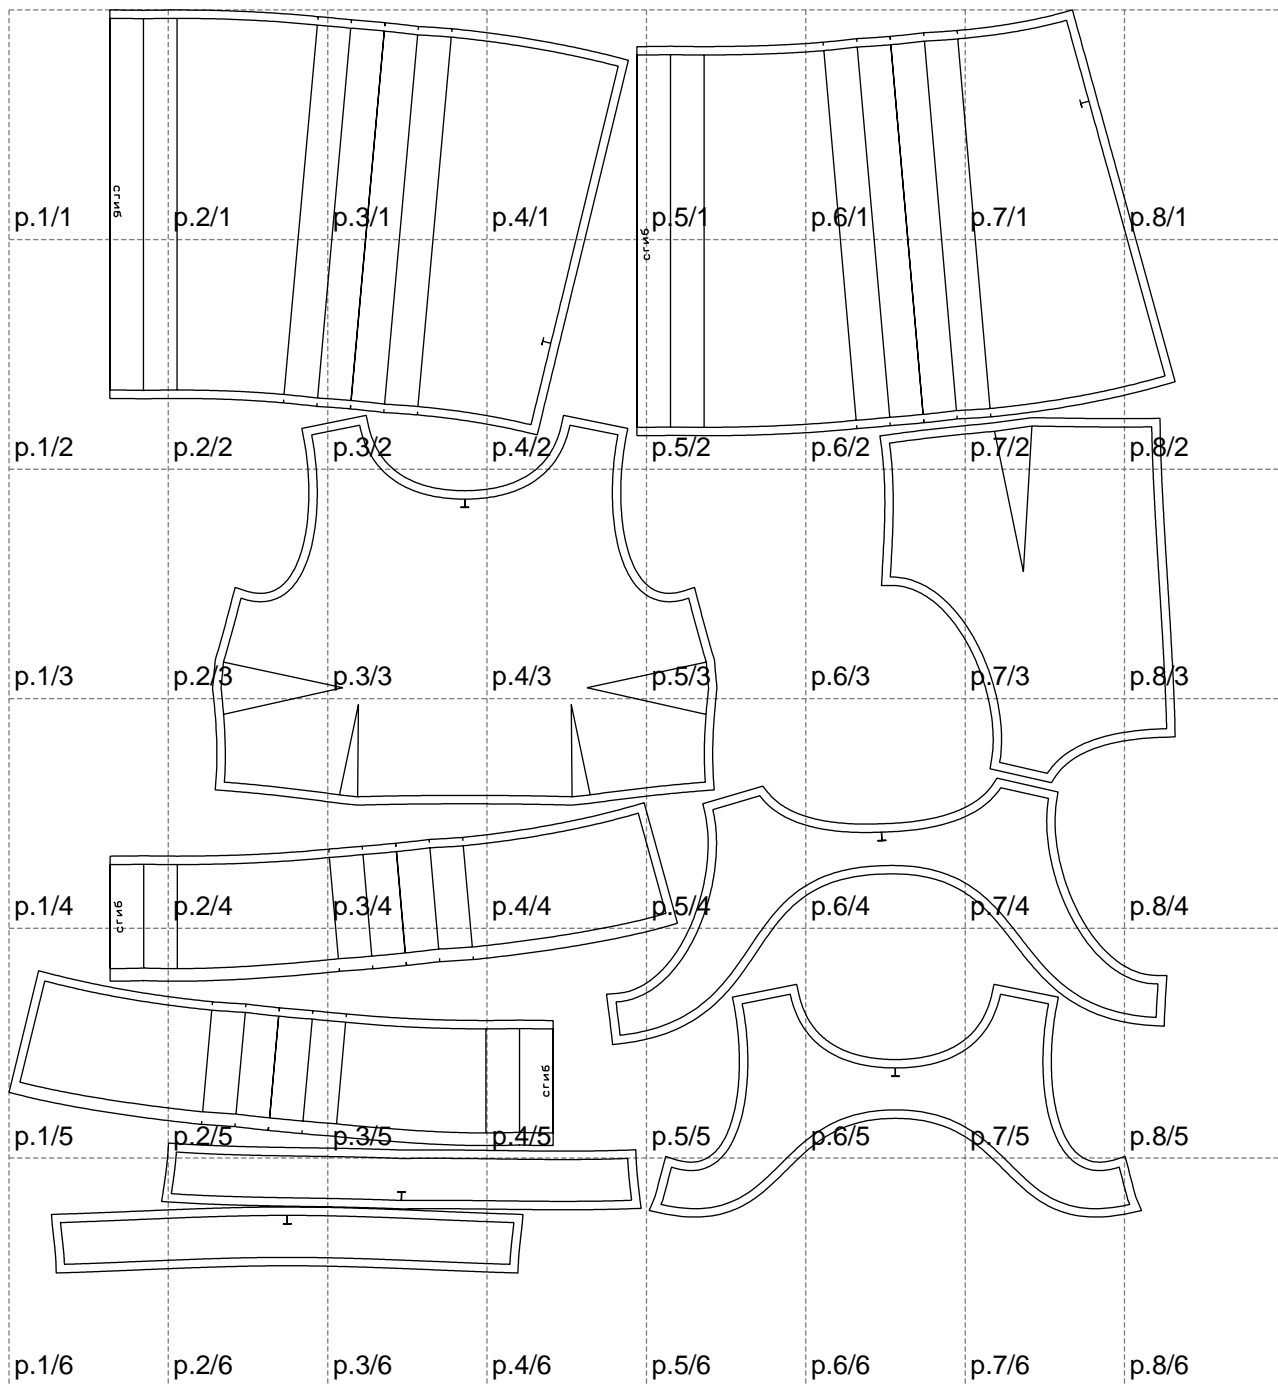

Not for print

Paper size: A4, size:1388.99 x1504.03 mm

# Example

size:1499.00 x1464.03 mm

Maneken =1 ver.0

rz\_1=170

rz\_16=116

rz\_17=100

rz\_18=98.8

rz\_19=124

rz\_20=121

---

. . . . .  
. . . . .  
. . . . .