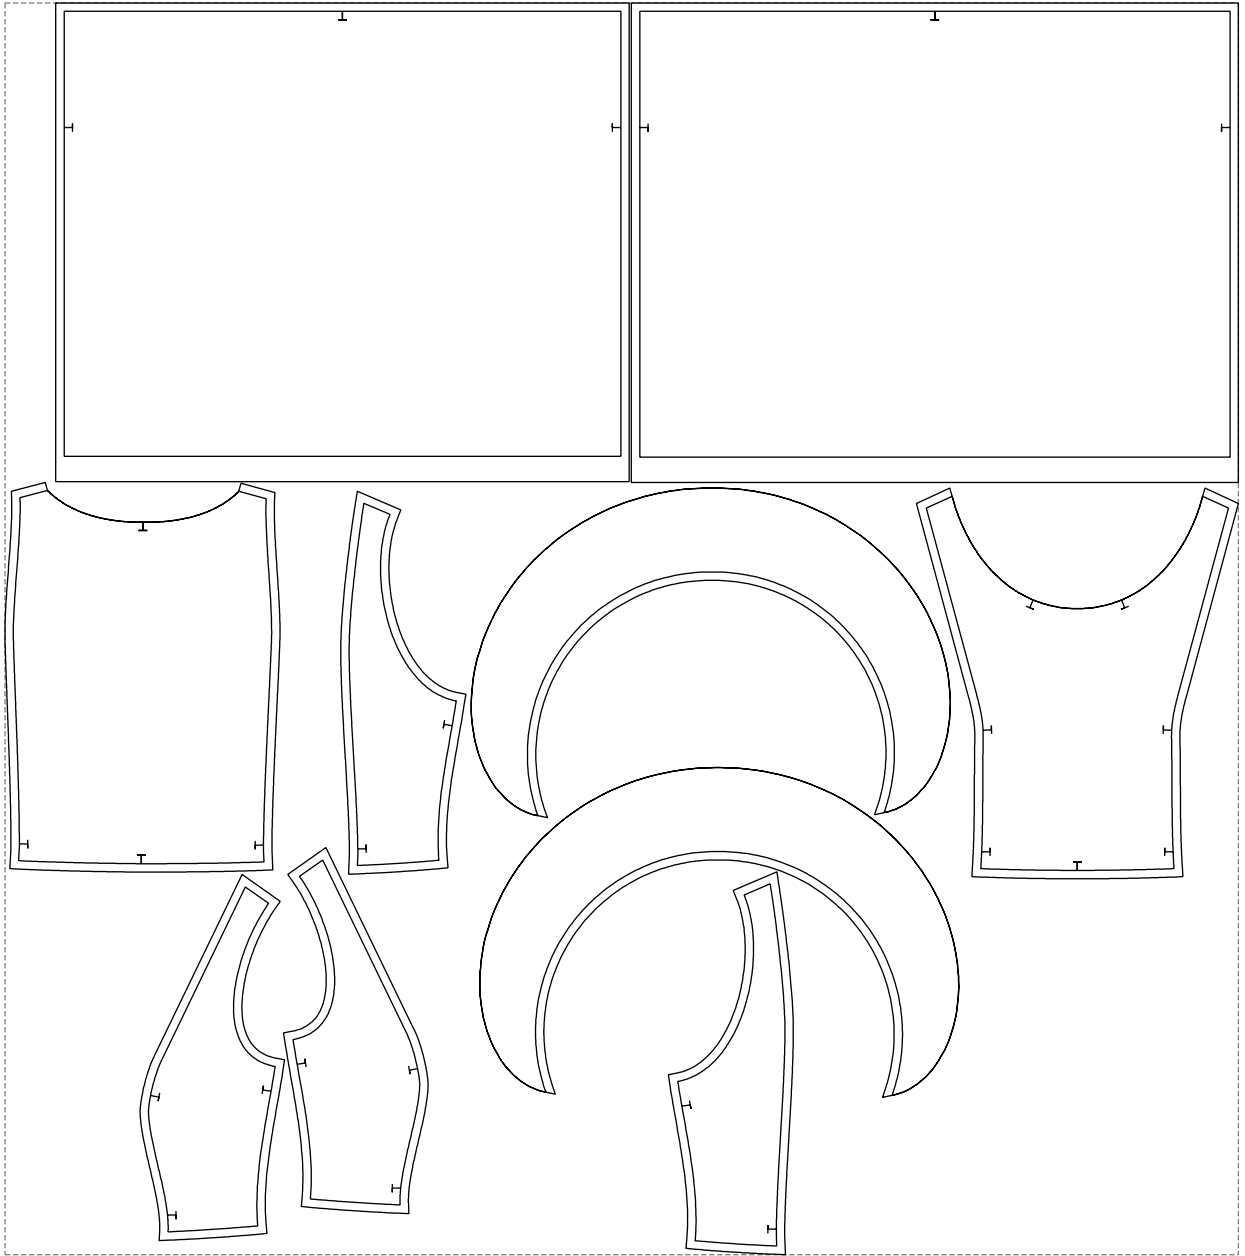

Not for print

Paper size: A4, size:1399.00 x1274.31 mm

# Example

size:1468.97 x1491.14 mm

Maneken =1 ver.0

rz\_1=170

rz\_16=100

rz\_17=85.4

rz\_18=80.2

rz\_19=108

rz\_20=105.4

---

. . . . .  
. . . . .  
. . . . .