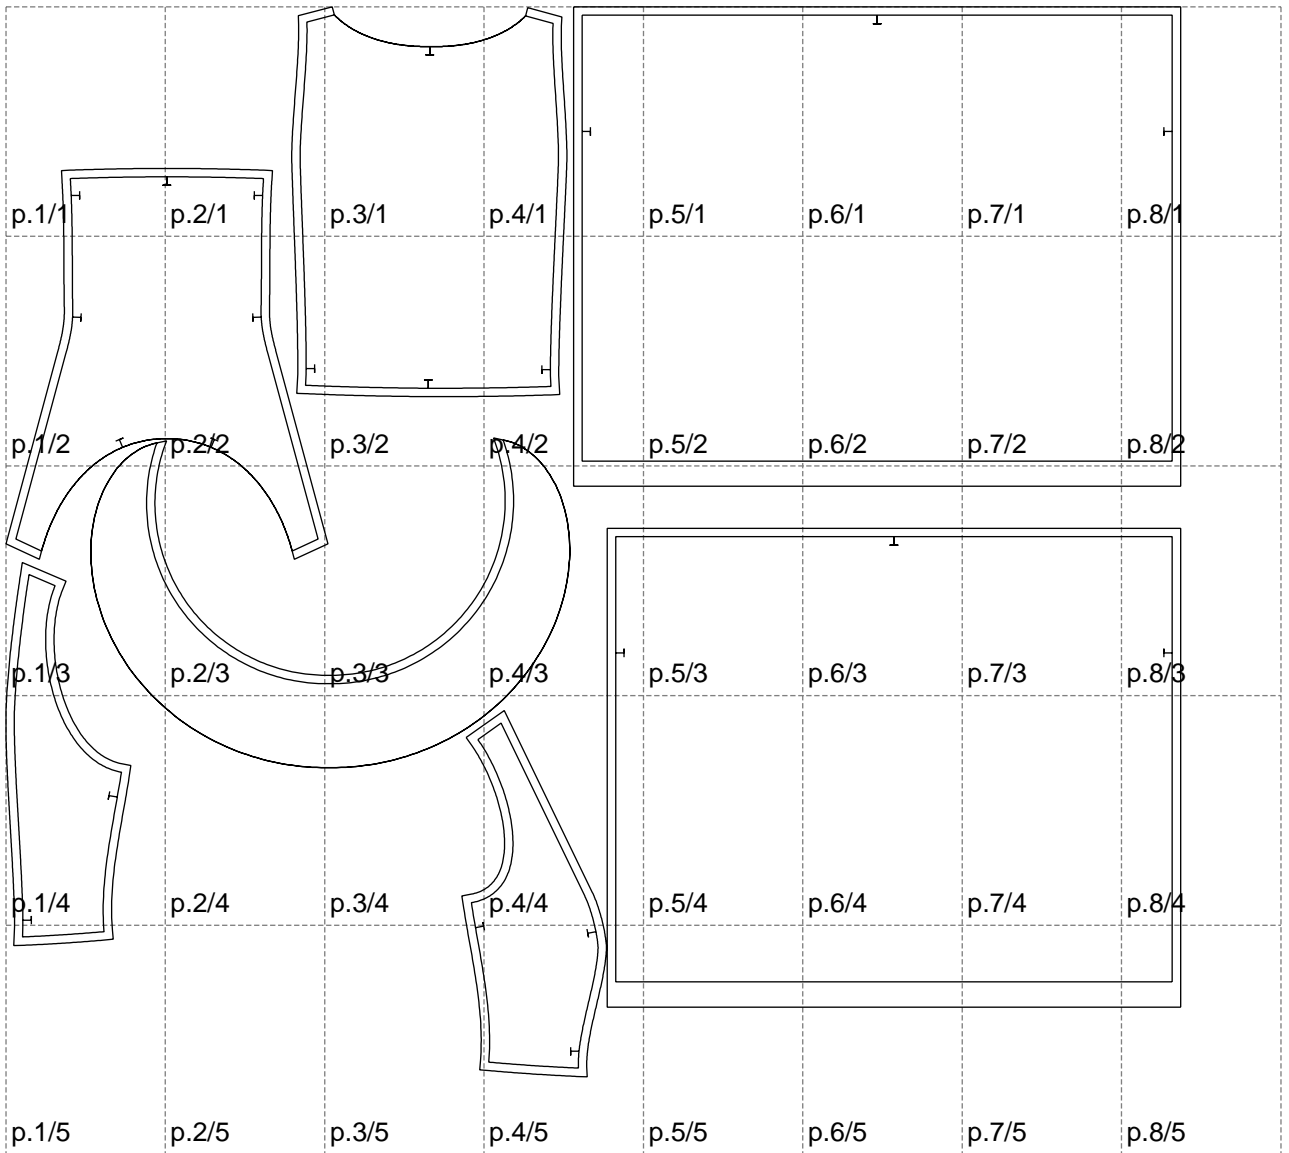

Not for print

Paper size: A4, size:1399.00 x1274.31 mm

# Example

size:1468.97 x1491.14 mm

Maneken =1 ver.0

rz\_1=170

rz\_16=100

rz\_17=85.4

rz\_18=80.2

rz\_19=108

rz\_20=105.4

---

. . . . .  
. . . . .  
. . . . .