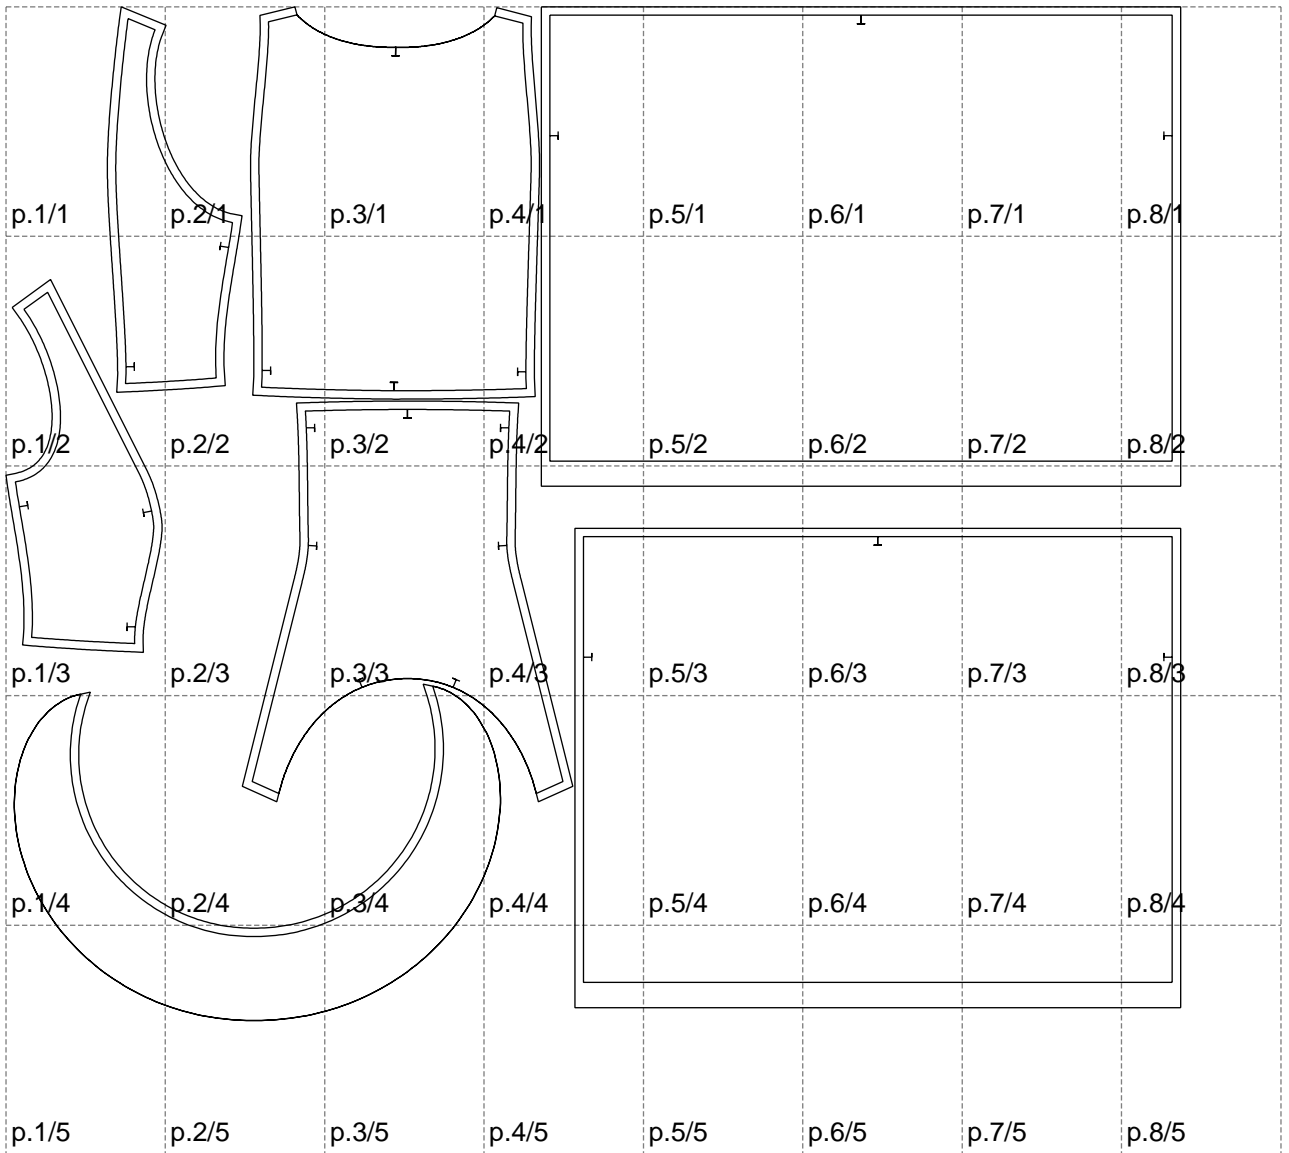

Not for print

Paper size: A4, size:1399.00 x1207.11 mm

# Example

size:1488.90 x1495.62 mm

Maneken =1 ver.0

rz\_1=170

rz\_16=108

rz\_17=92.5

rz\_18=89.2

rz\_19=116

rz\_20=113

---

. . . . .  
. . . . .  
. . . . .