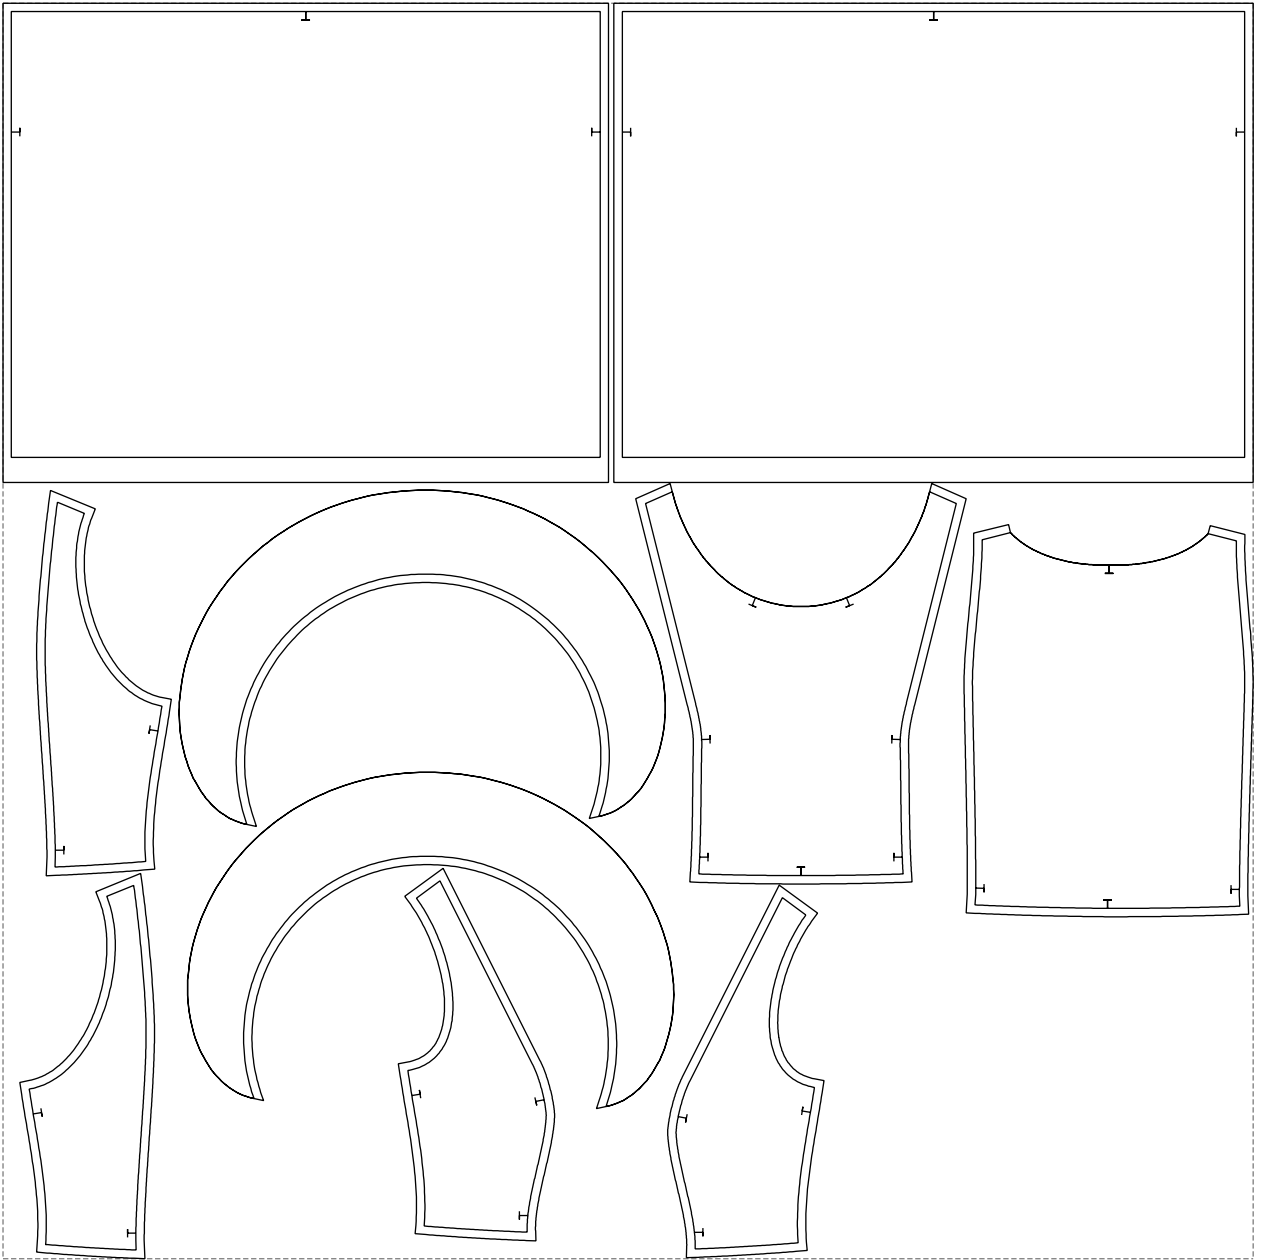

Not for print

Paper size: A4, size:1399.00 x1207.11 mm

# Example

size:1488.90 x1495.62 mm

Maneken =1 ver.0

rz\_1=170

rz\_16=108

rz\_17=92.5

rz\_18=89.2

rz\_19=116