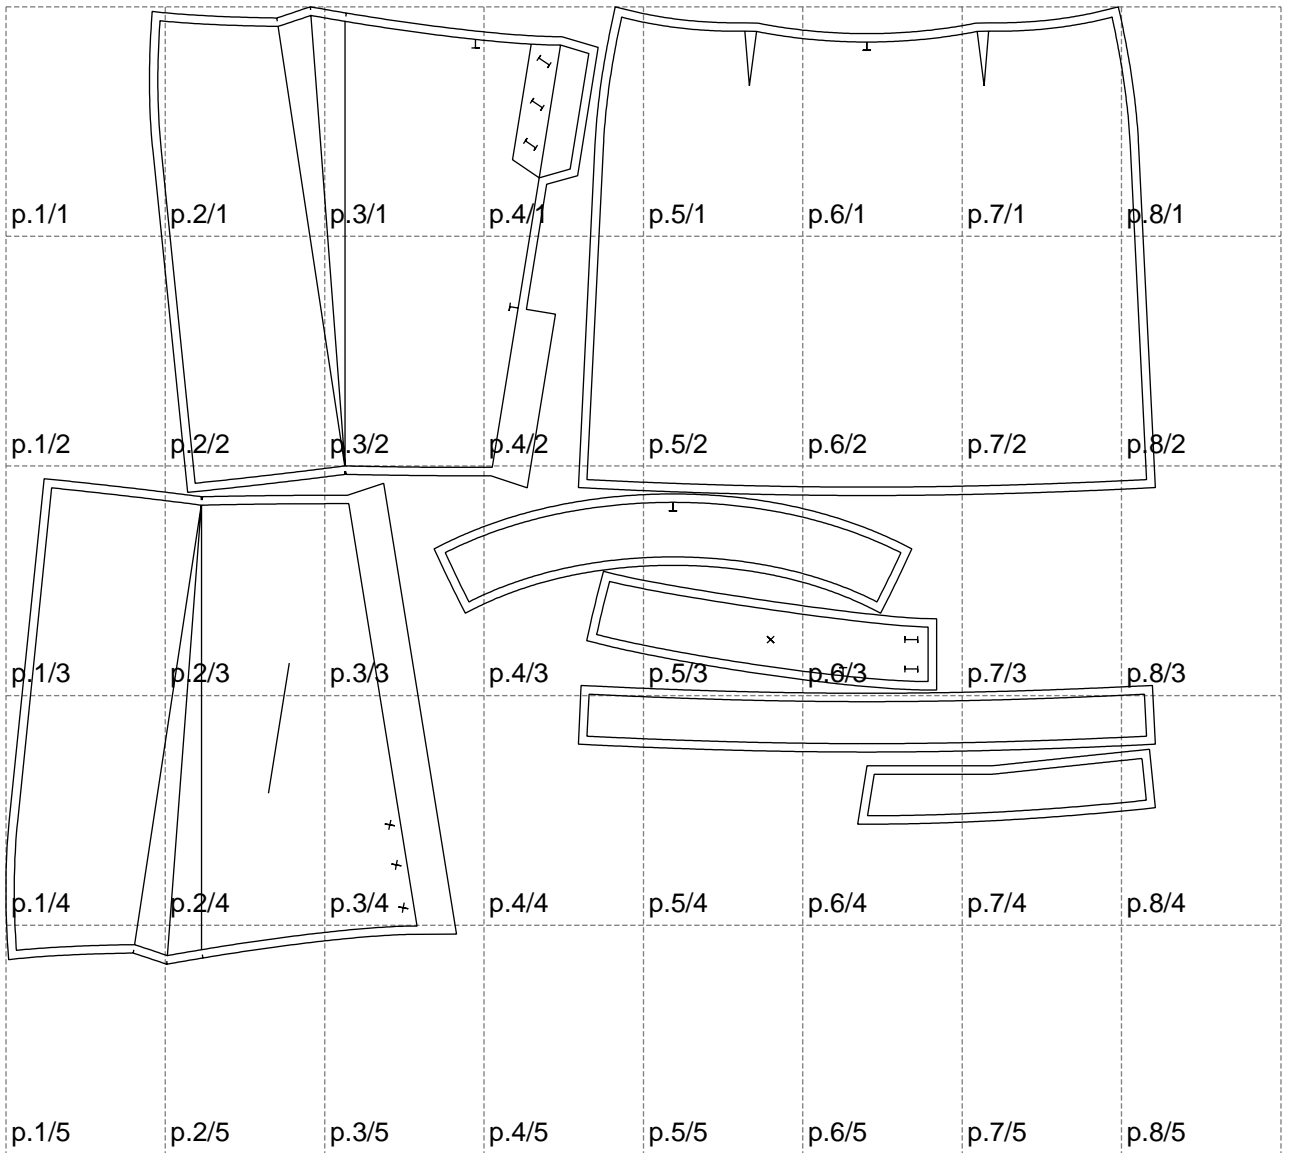

Not for print

Paper size: A4, size:1368.92 x1140.23 mm

Example

size:1428.85 x1315.84 mm

Maneken =1 ver.0

rz_1=170

rz_16=116

rz_17=100

rz_18=98.8

rz_19=124

rz_20=121

.
.
.