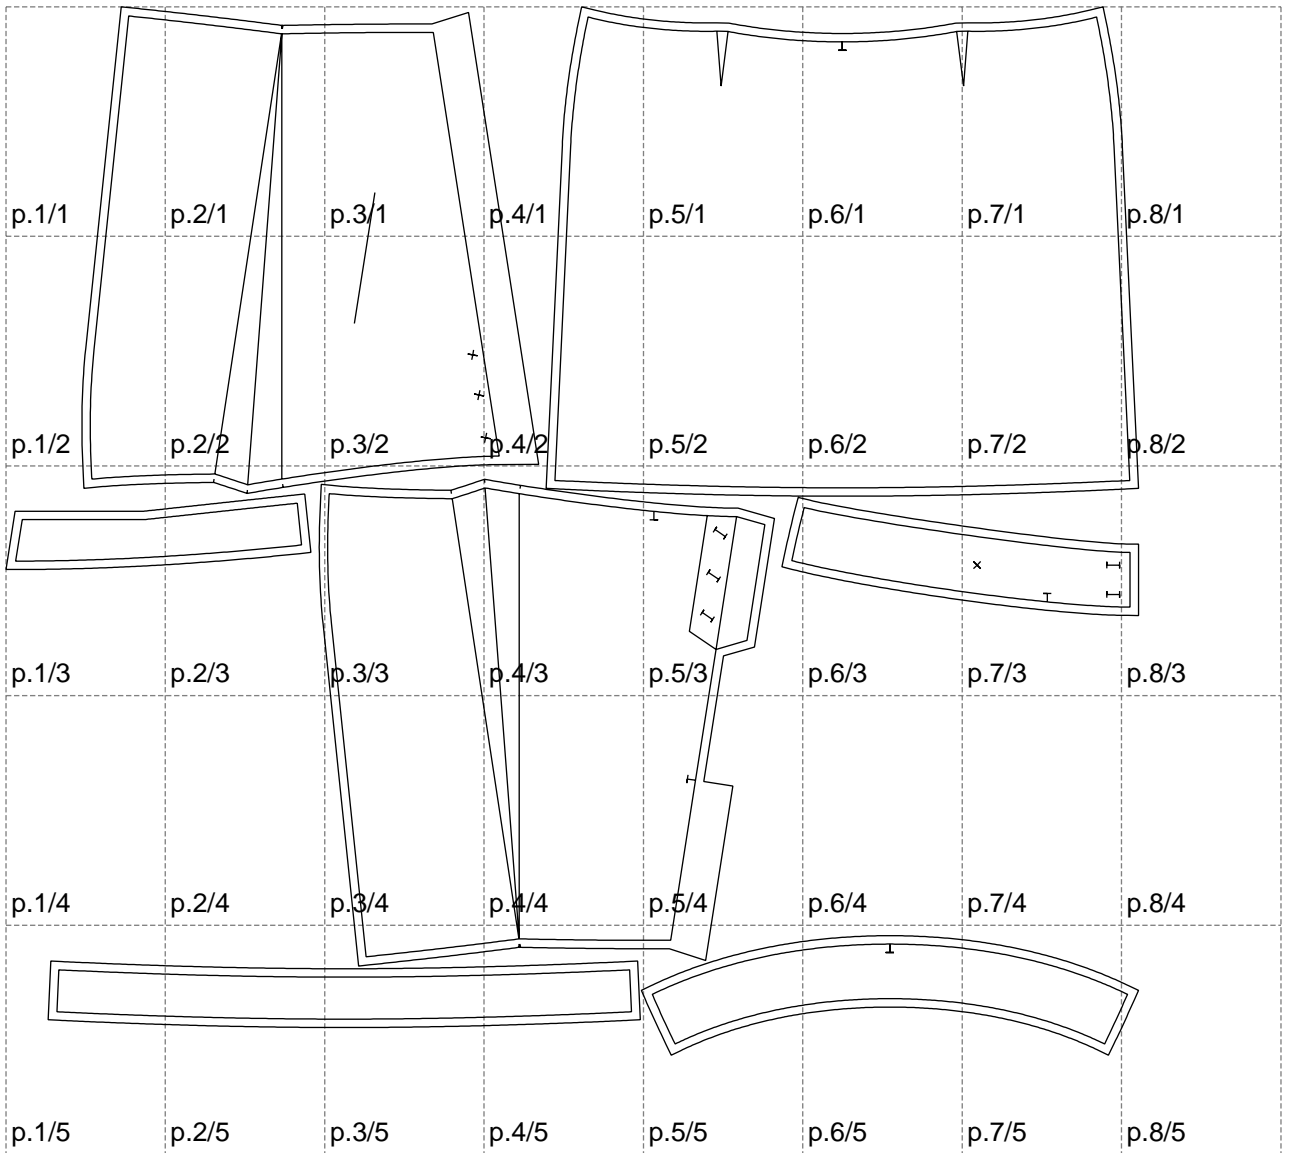

Not for print

Paper size: A4, size:1348.72 x1248.42 mm

# Example

size:1478.85 x1211.08 mm

Maneken =1 ver.0

rz\_1=170

rz\_16=120

rz\_17=104

rz\_18=103.6

rz\_19=128

rz\_20=125.1

---

. . . . .  
. . . . .  
. . . . .