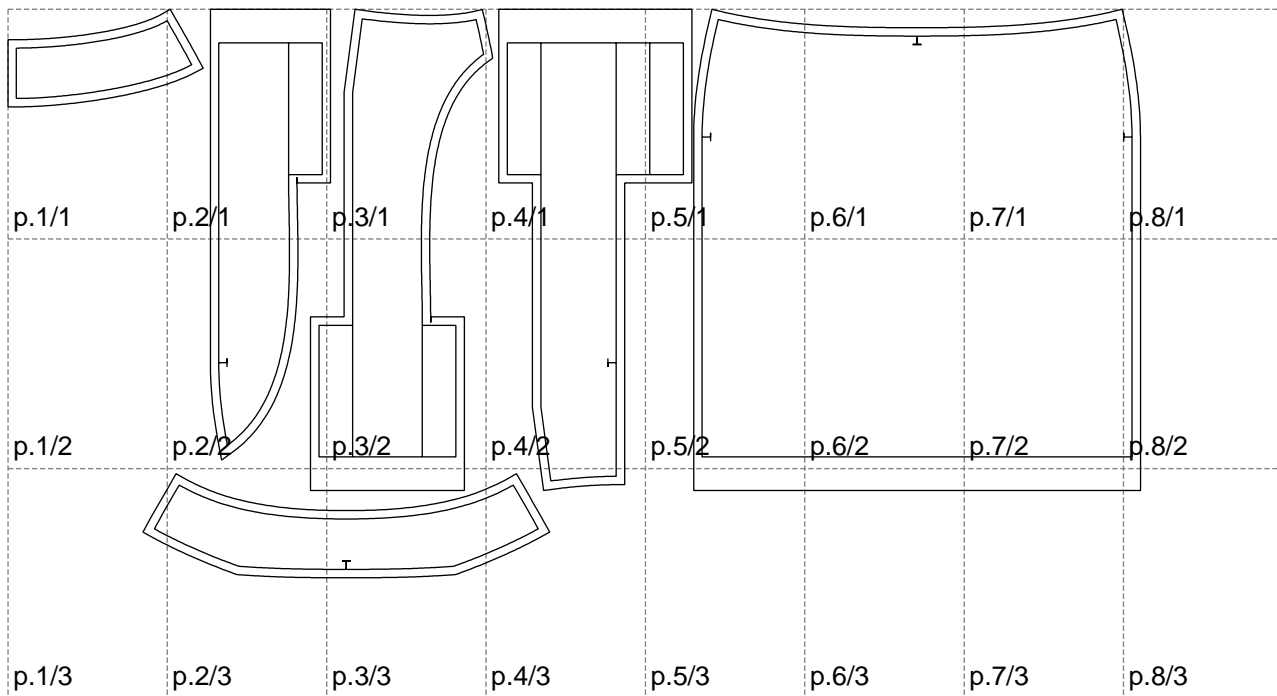

Not for print

Paper size: A4, size:1348.72 x676.87 mm

# Example

size:1499.00 x1159.64 mm

Maneken =1 ver.0

rz\_1=170

rz\_16=92

rz\_17=78.8

rz\_18=71.8

rz\_19=100

rz\_20=98.1

---

. . . . .  
. . . . .  
. . . . .