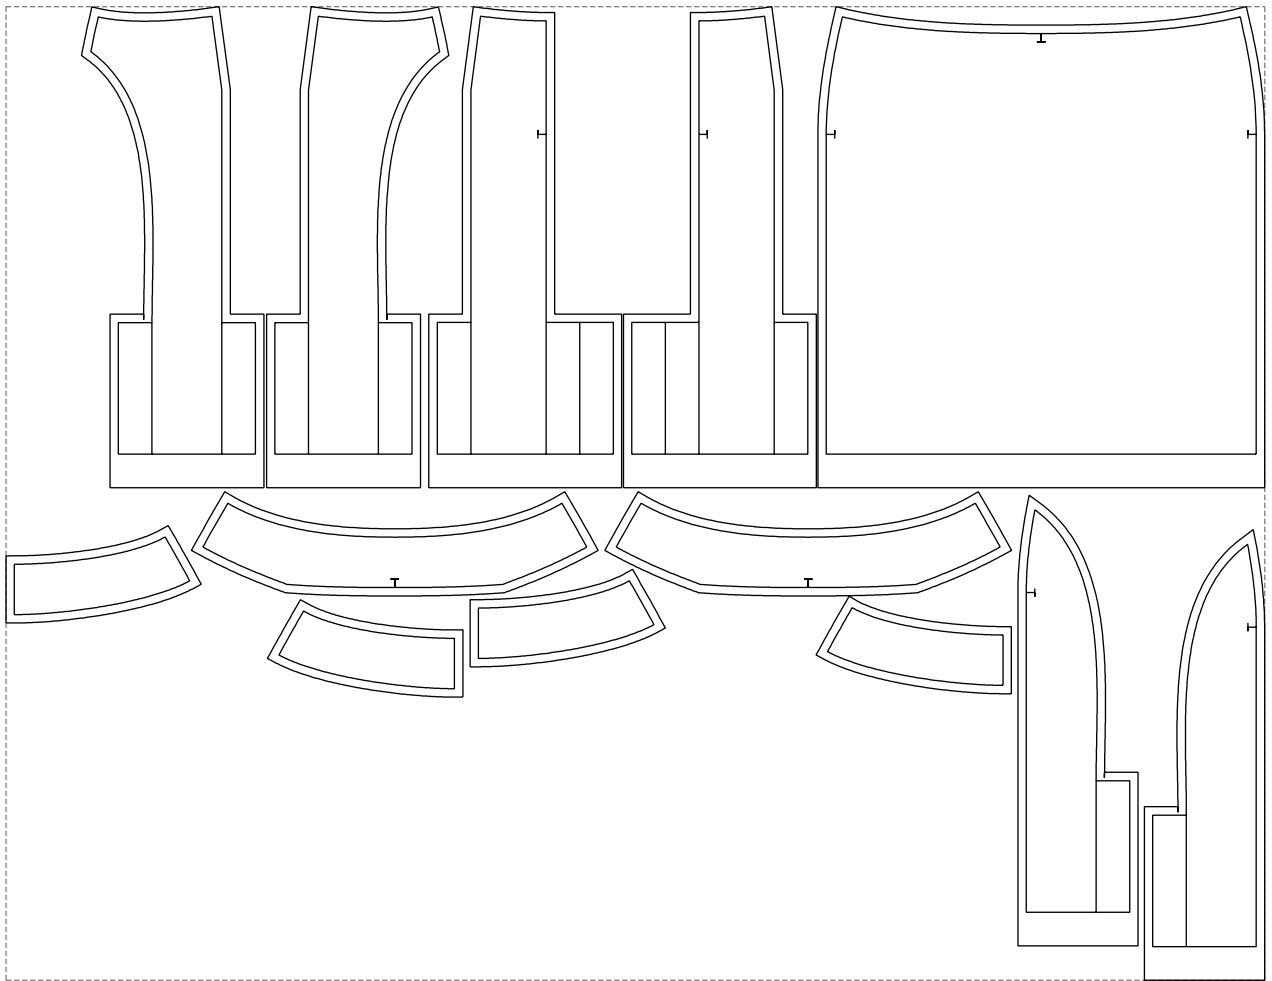

Not for print

Paper size: A4, size:1348.72 x676.87 mm

# Example

size:1499.00 x1159.64 mm

Maneken =1 ver.0

rz\_1=170

rz\_16=92

rz\_17=78.8

rz\_18=71.8

rz\_19=100

rz\_20=98.1

---

. . . . .  
. . . . .  
. . . . .