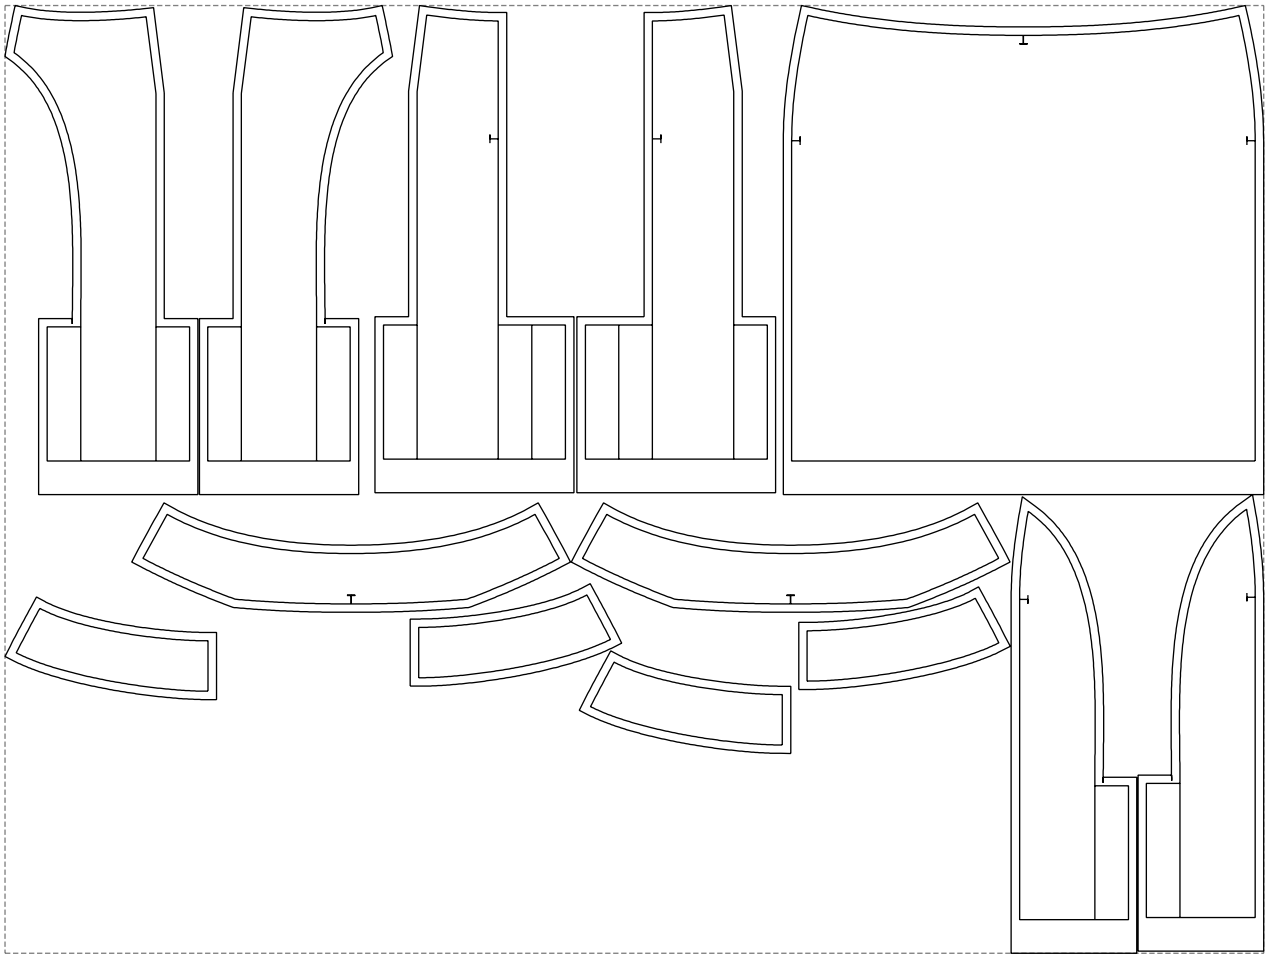

Not for print

Paper size: A4, size:1278.13 x714.89 mm

# Example

size:1499.00 x1129.00 mm

Maneken =1 ver.0

rz\_1=170

rz\_16=100

rz\_17=85.4

rz\_18=80.2

rz\_19=108

rz\_20=105.4

---

. . . . .  
. . . . .  
. . . . .