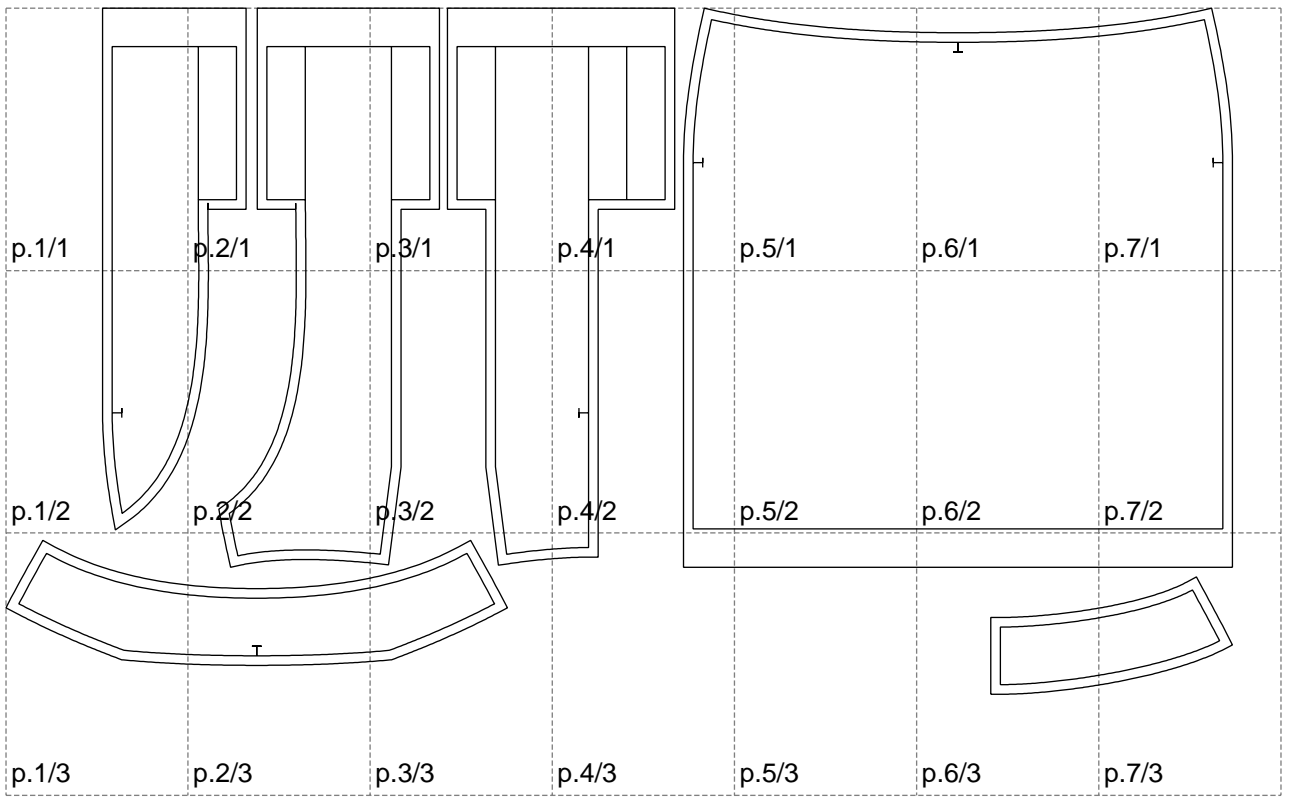

Not for print

Paper size: A4, size:1278.13 x714.89 mm

# Example

size:1499.00 x1129.00 mm

Maneken =1 ver.0

rz\_1=170

rz\_16=100

rz\_17=85.4

rz\_18=80.2

rz\_19=108

rz\_20=105.4

---

. . . . .  
. . . . .  
. . . . .