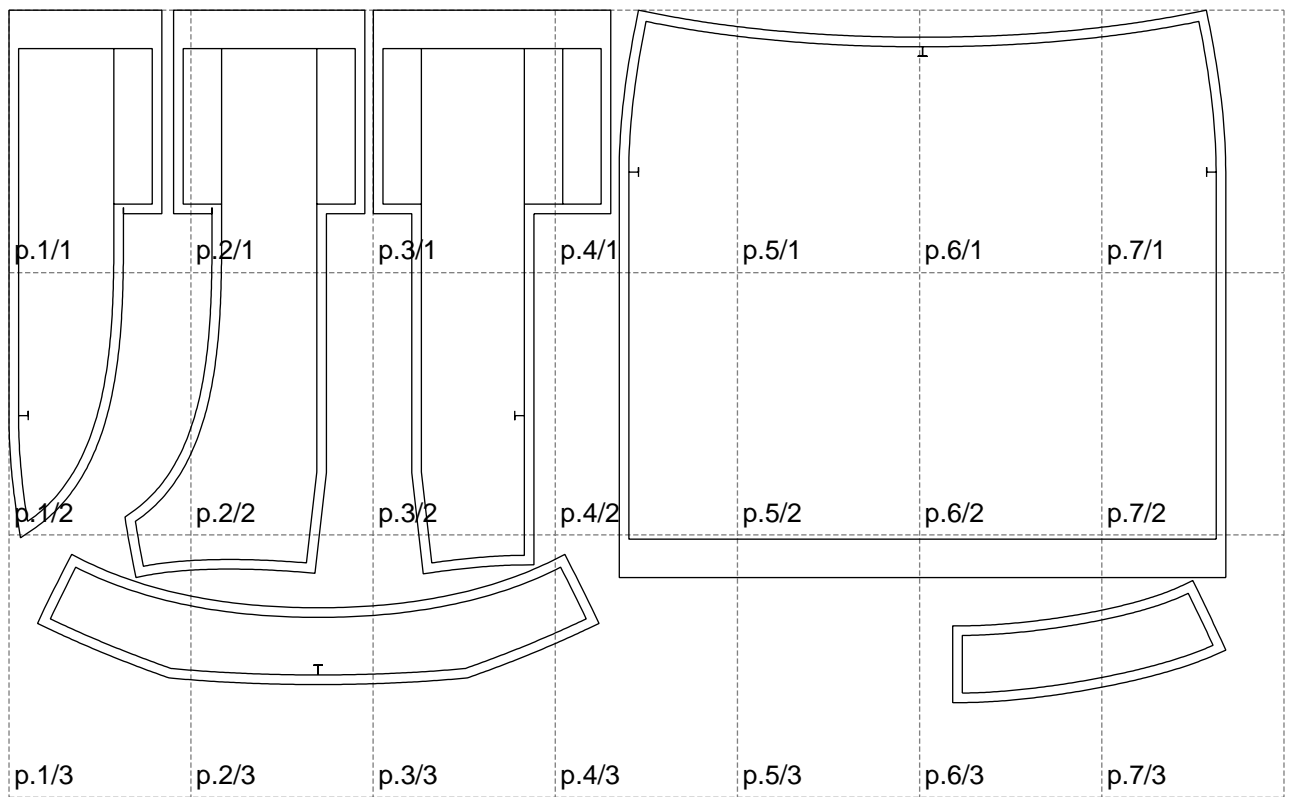

Not for print

Paper size: A4, size:1267.98 x721.50 mm

# Example

size:1468.87 x1317.28 mm

Maneken =1 ver.0

rz\_1=170

rz\_16=112

rz\_17=96.2

rz\_18=94

rz\_19=120

rz\_20=117

---

. . . . .  
. . . . .  
. . . . .