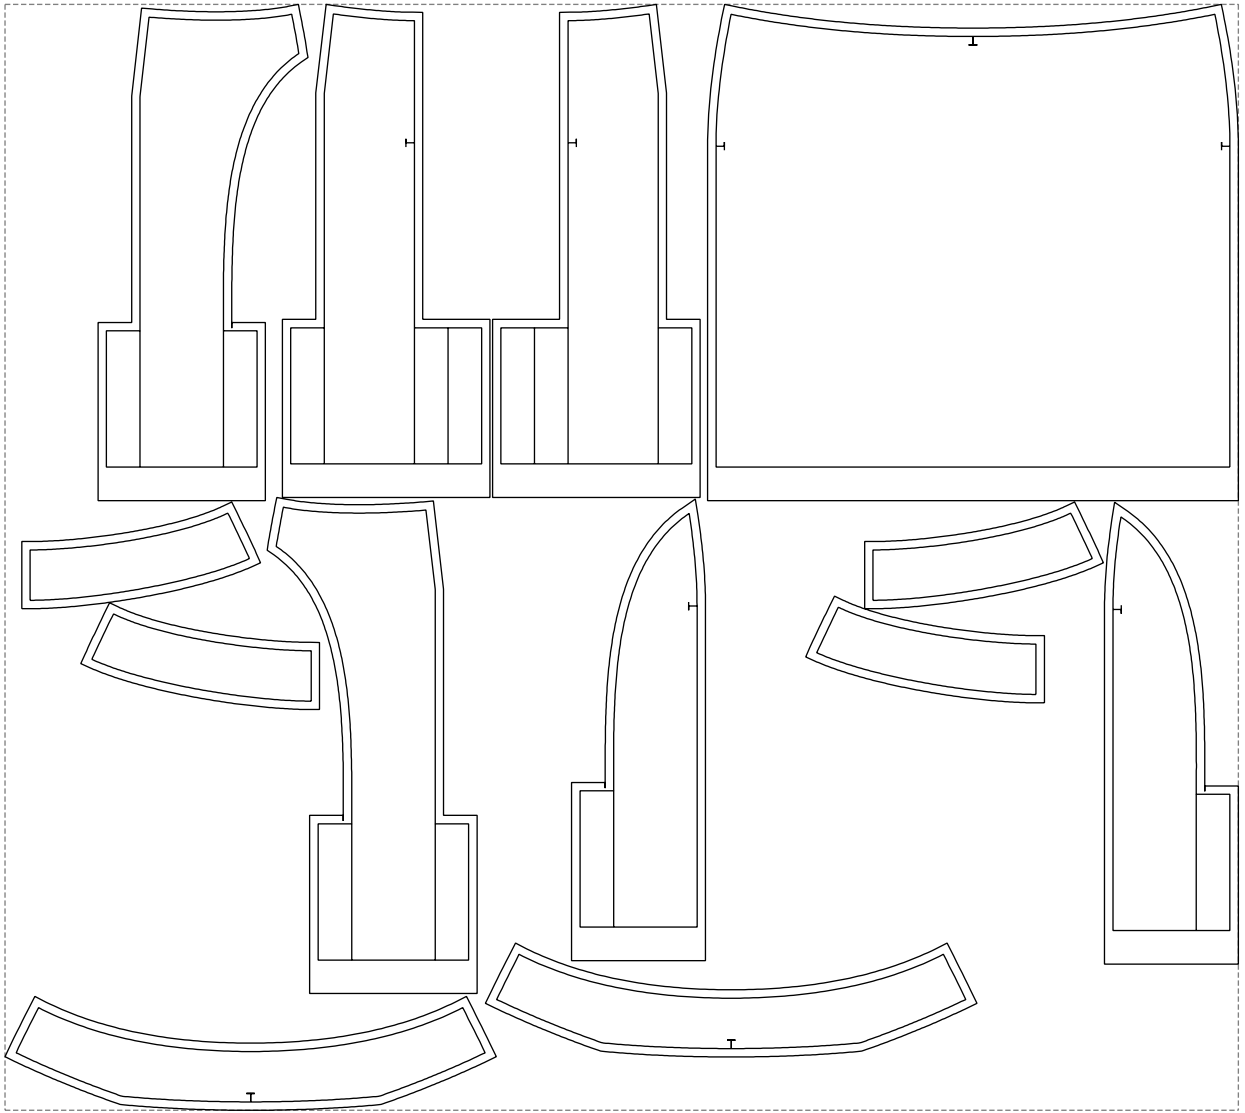

Not for print

Paper size: A4, size:1267.98 x721.50 mm

# Example

size:1468.87 x1317.28 mm

Maneken =1 ver.0

rz\_1=170

rz\_16=112

rz\_17=96.2

rz\_18=94

rz\_19=120

rz\_20=117

---

. . . . .  
. . . . .  
. . . . .