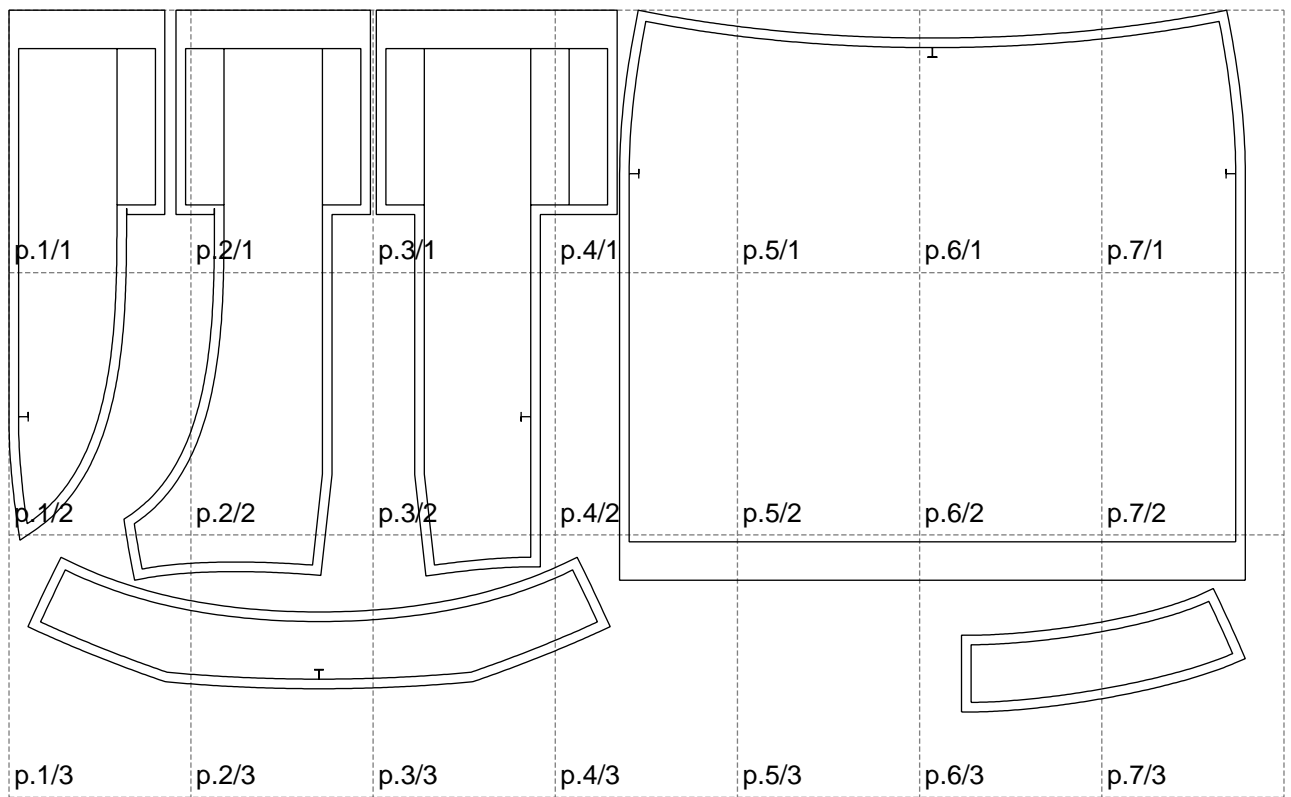

Not for print

Paper size: A4, size:1288.43 x731.25 mm

# Example

size:1378.80 x1355.88 mm

Maneken =1 ver.0

rz\_1=170

rz\_16=116

rz\_17=100

rz\_18=98.8

rz\_19=124

rz\_20=121

---

. . . . .  
. . . . .  
. . . . .