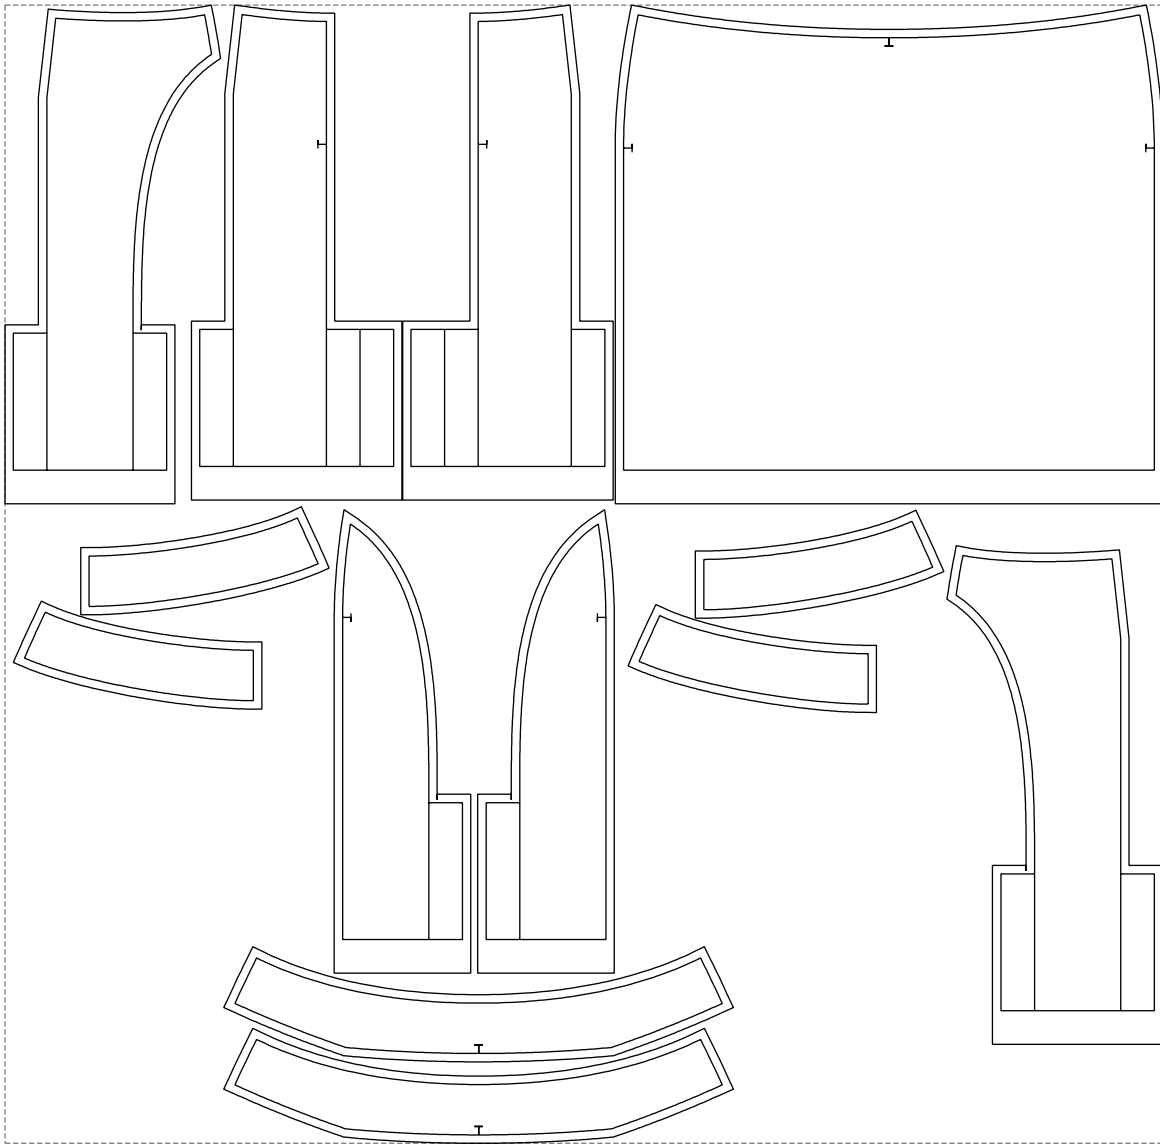

Not for print

Paper size: A4, size:1288.43 x731.25 mm

# Example

size:1378.80 x1355.88 mm

Maneken =1 ver.0

rz\_1=170

rz\_16=116

rz\_17=100

rz\_18=98.8

rz\_19=124