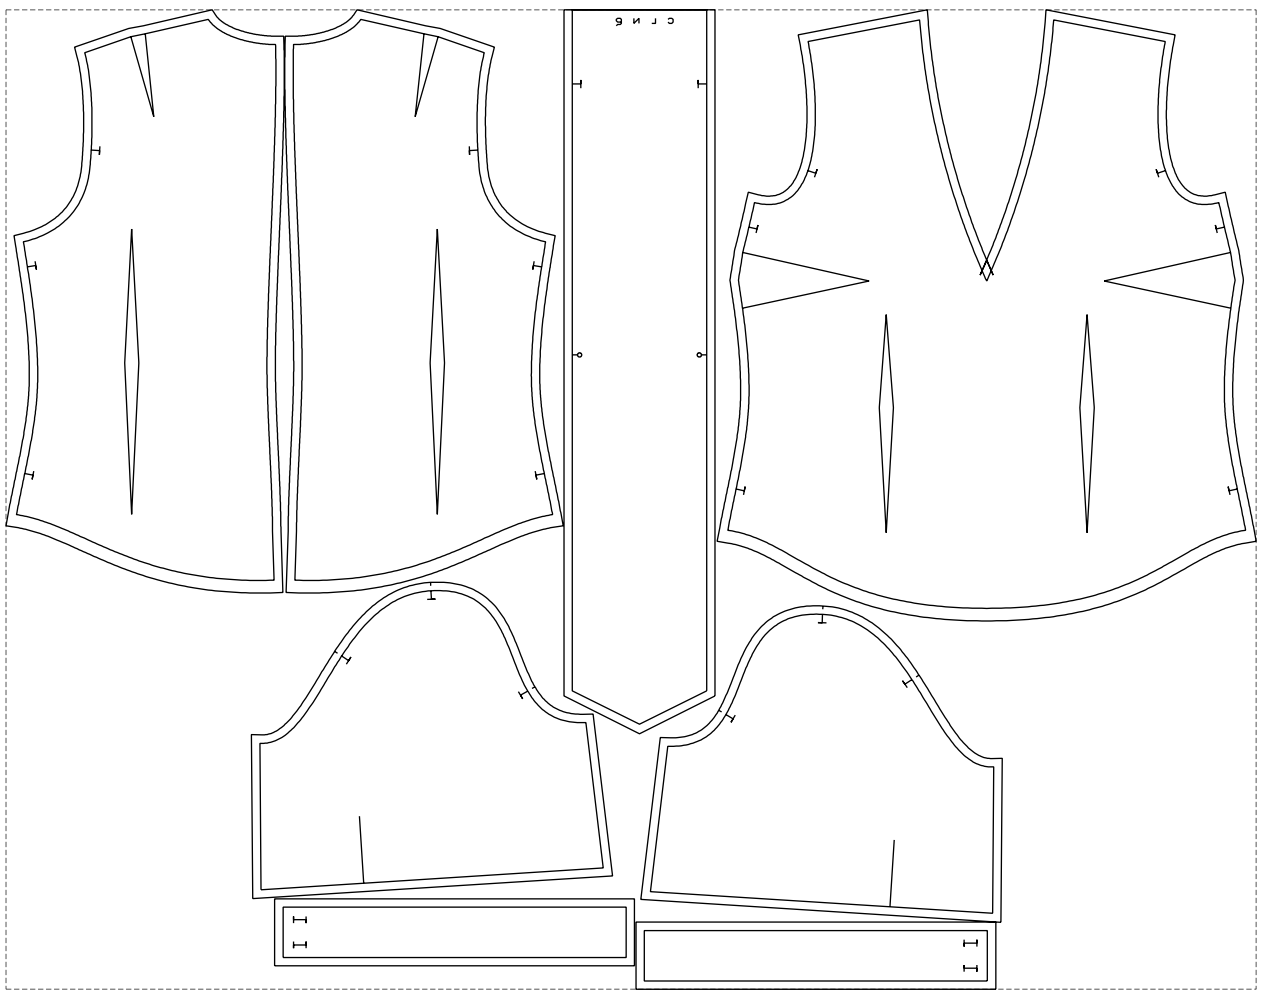

Not for print

Paper size: A4, size:1247.62 x1070.85 mm

# Example

size:1488.94 x1166.71 mm

Maneken =1 ver.0

rz\_1=170

rz\_16=112

rz\_17=96.2

rz\_18=94

rz\_19=120