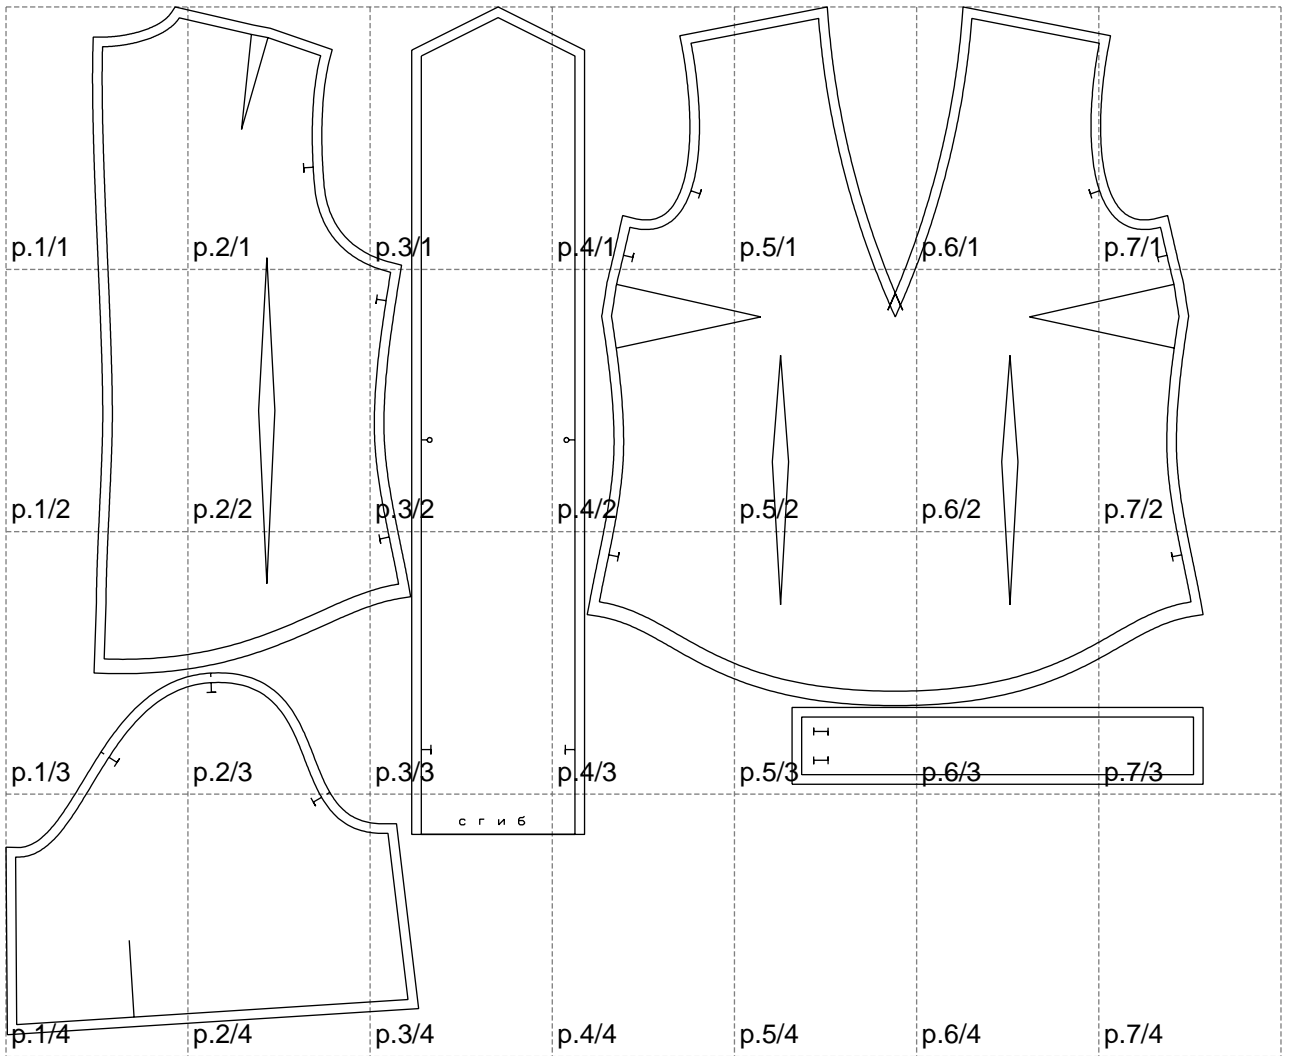

Not for print

Paper size: A4, size:1247.62 x1070.85 mm

# Example

size:1488.94 x1166.71 mm

Maneken =1 ver.0

rz\_1=170

rz\_16=112

rz\_17=96.2

rz\_18=94

rz\_19=120

rz\_20=117

---

. . . . .  
. . . . .  
. . . . .