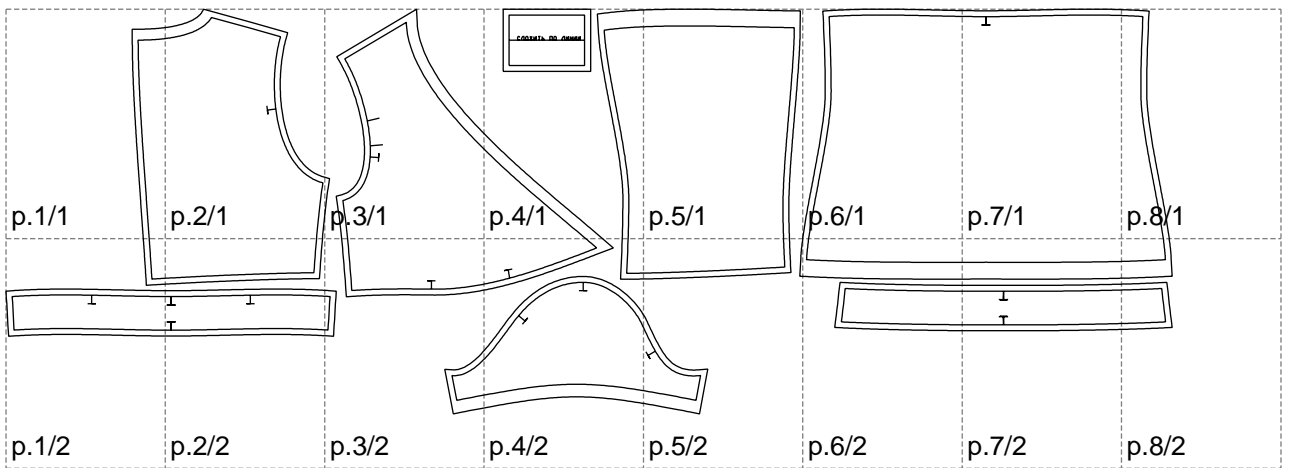

Not for print

Paper size: A4, size:1388.94 x481.91 mm

# Example

size:1499.00 x694.57 mm

Maneken =1 ver.0

rz\_1=170

rz\_16=88

rz\_17=75.6

rz\_18=67.6

rz\_19=96

rz\_20=94.6

---

. . . . .  
. . . . .  
. . . . .