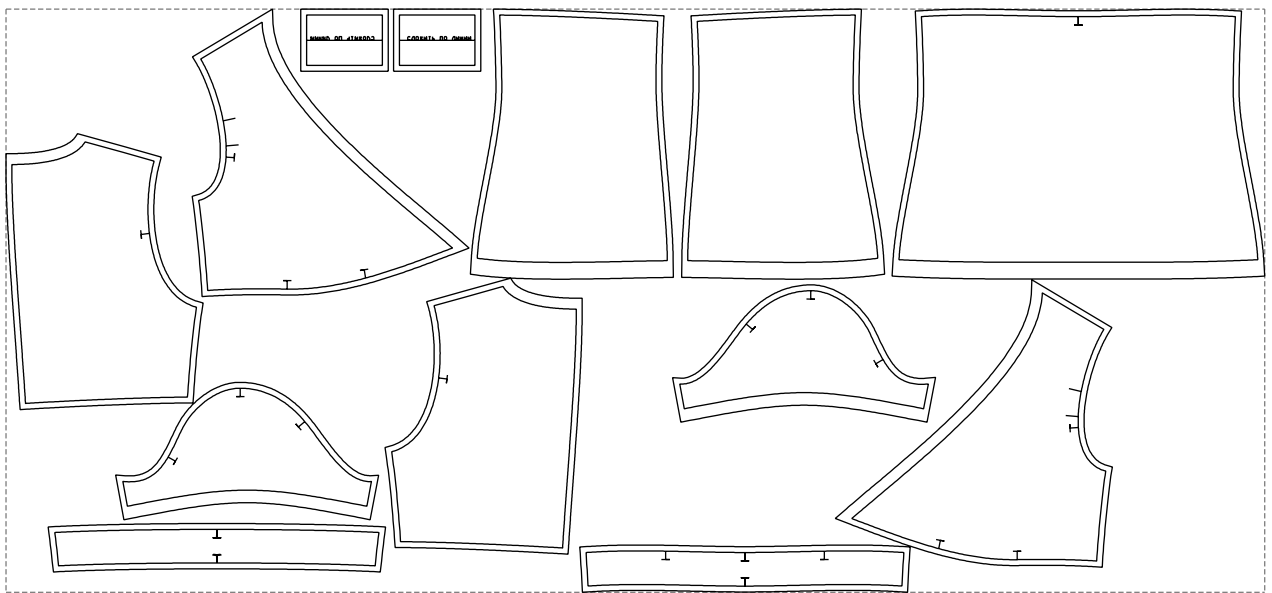

Not for print

Paper size: A4, size:1388.94 x481.91 mm

# Example

size:1499.00 x694.57 mm

Maneken =1 ver.0

rz\_1=170

rz\_16=88

rz\_17=75.6

rz\_18=67.6

rz\_19=96

rz\_20=94.6

---

. . . . .  
. . . . .  
. . . . .