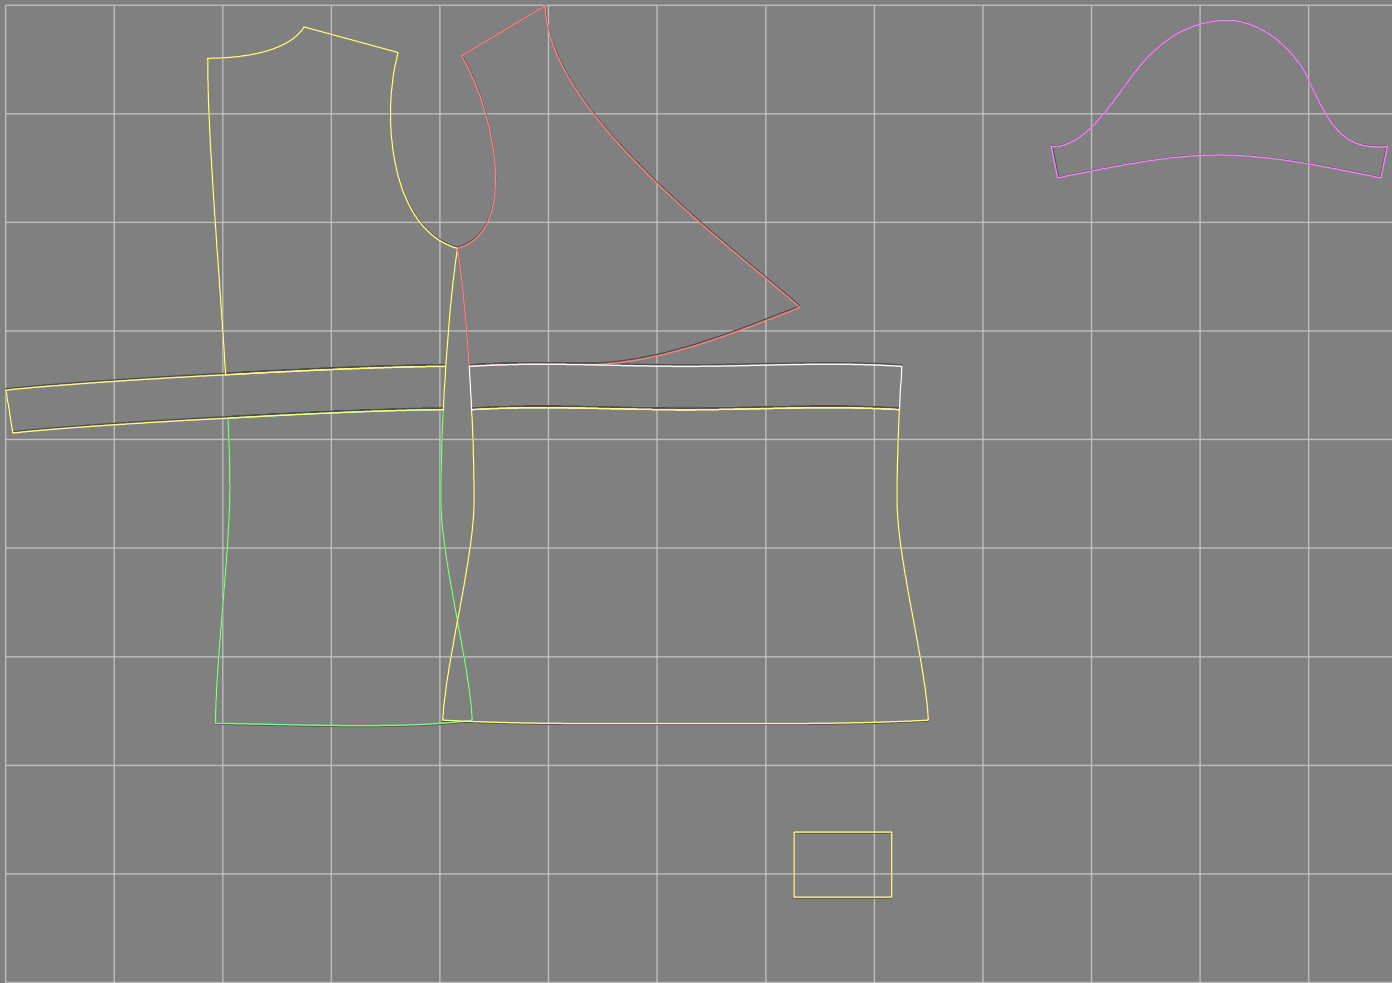

Not for print

Paper size: A4, size:1308.49 x483.00 mm

Example

size:1488.94 x675.54 mm

Maneken =1 ver.0

rz_1=170

rz_16=92

rz_17=78.8

rz_18=71.8

rz_19=100

rz_20=98.1

.
.
.