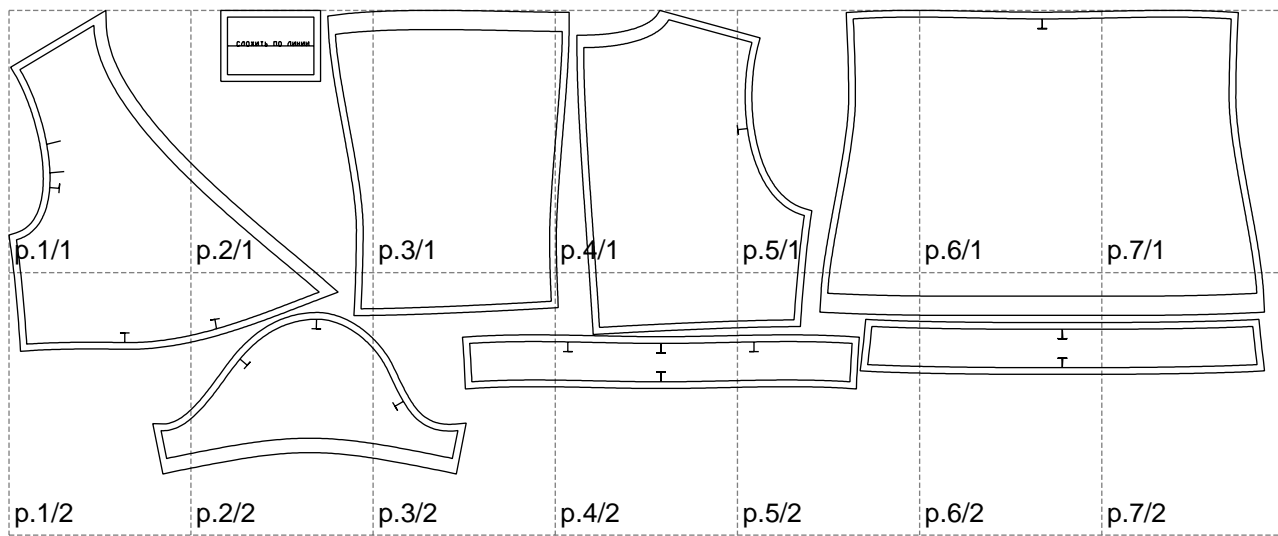

Not for print

Paper size: A4, size:1308.49 x483.00 mm

Example

size:1488.94 x675.54 mm

Maneken =1 ver.0

rz_1=170

rz_16=92

rz_17=78.8

rz_18=71.8

rz_19=100

rz_20=98.1

.
.
.