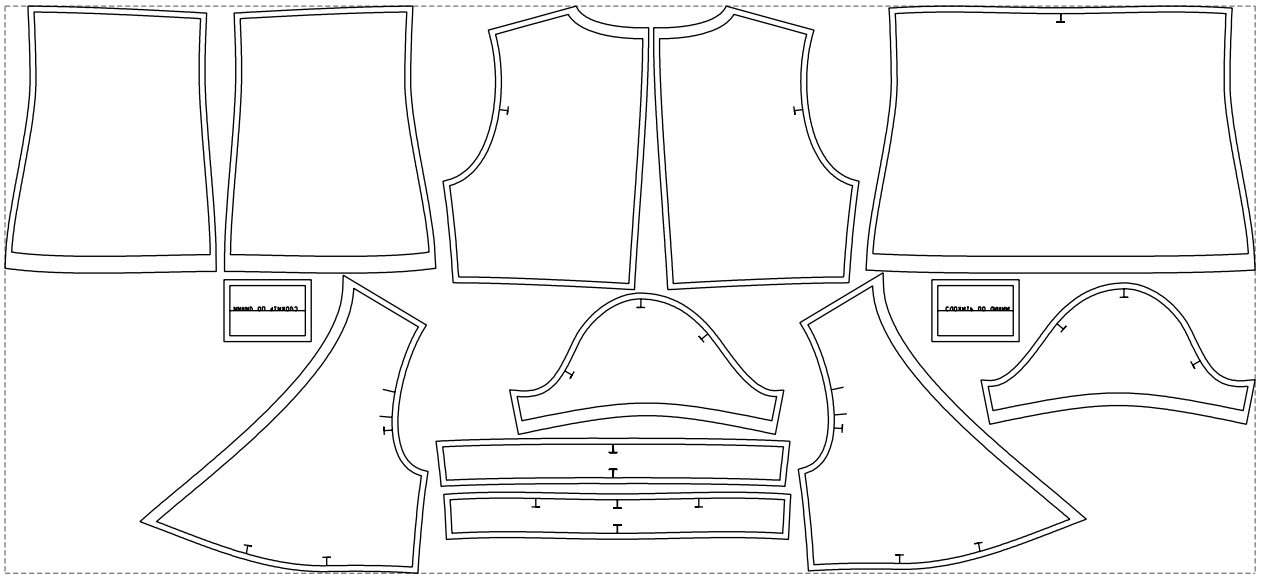

Not for print

Paper size: A4, size:1308.49 x483.00 mm

Example

size:1488.94 x675.54 mm

Maneken =1 ver.0

rz_1=170

rz_16=92

rz_17=78.8

rz_18=71.8

rz_19=100

rz_20=98.1

.
.
.