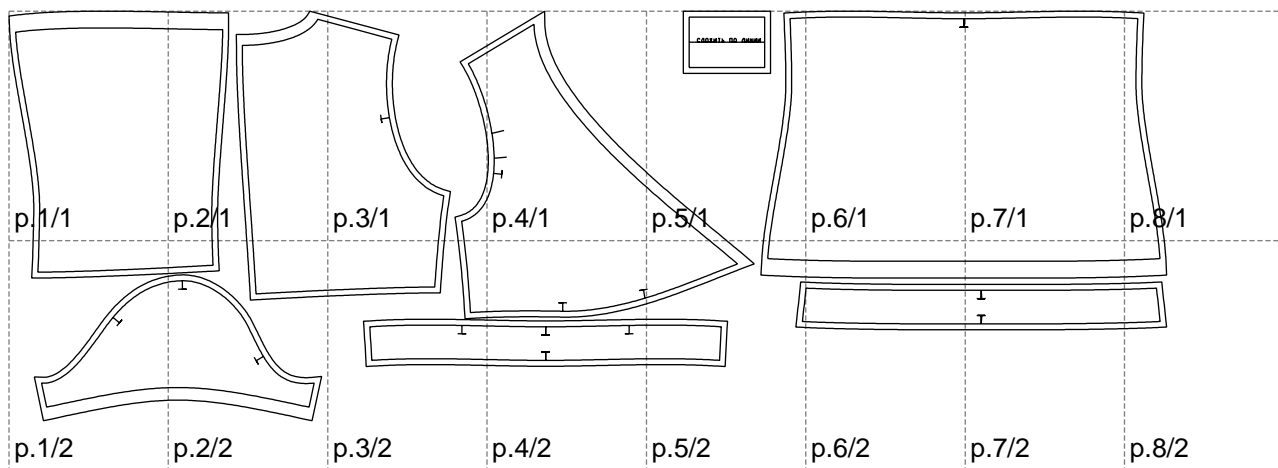

Not for print

Paper size: A4, size:1378.87 x487.78 mm

# Example

size:1468.90 x724.23 mm

Maneken =1 ver.0

rz\_1=170

rz\_16=96

rz\_17=82

rz\_18=76

rz\_19=104

rz\_20=101.8

---

. . . . .  
. . . . .  
. . . . .