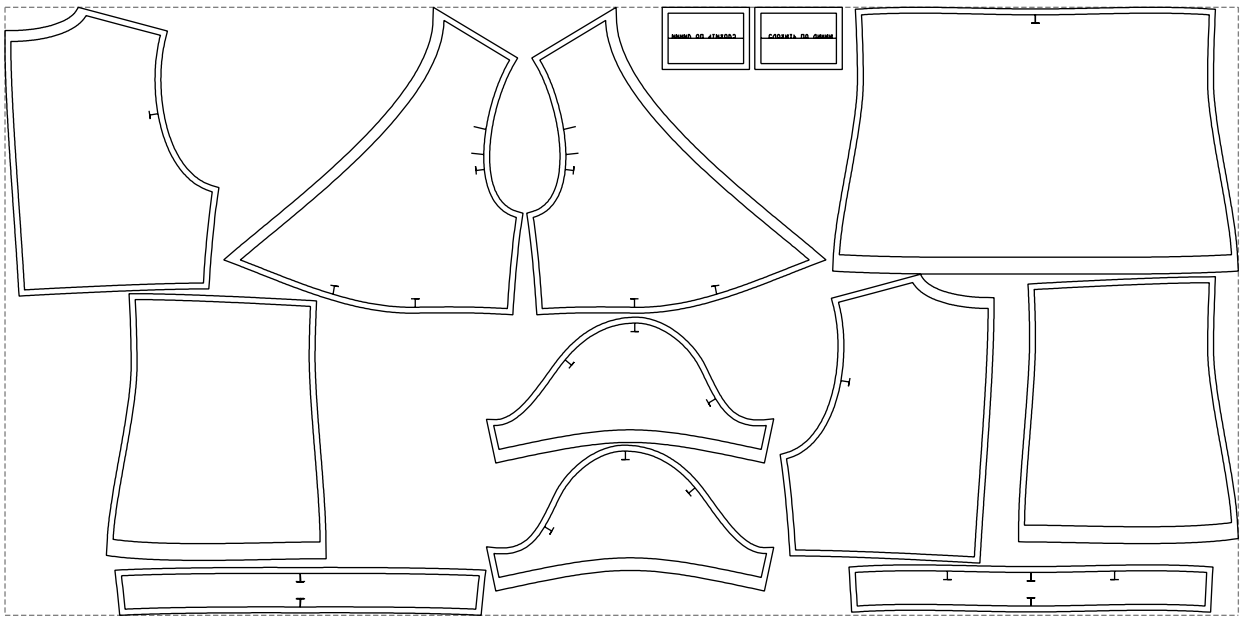

Not for print

Paper size: A4, size:1378.87 x487.78 mm

# Example

size:1468.90 x724.23 mm

Maneken =1 ver.0

rz\_1=170

rz\_16=96

rz\_17=82

rz\_18=76

rz\_19=104

rz\_20=101.8

---

. . . . .  
. . . . .  
. . . . .