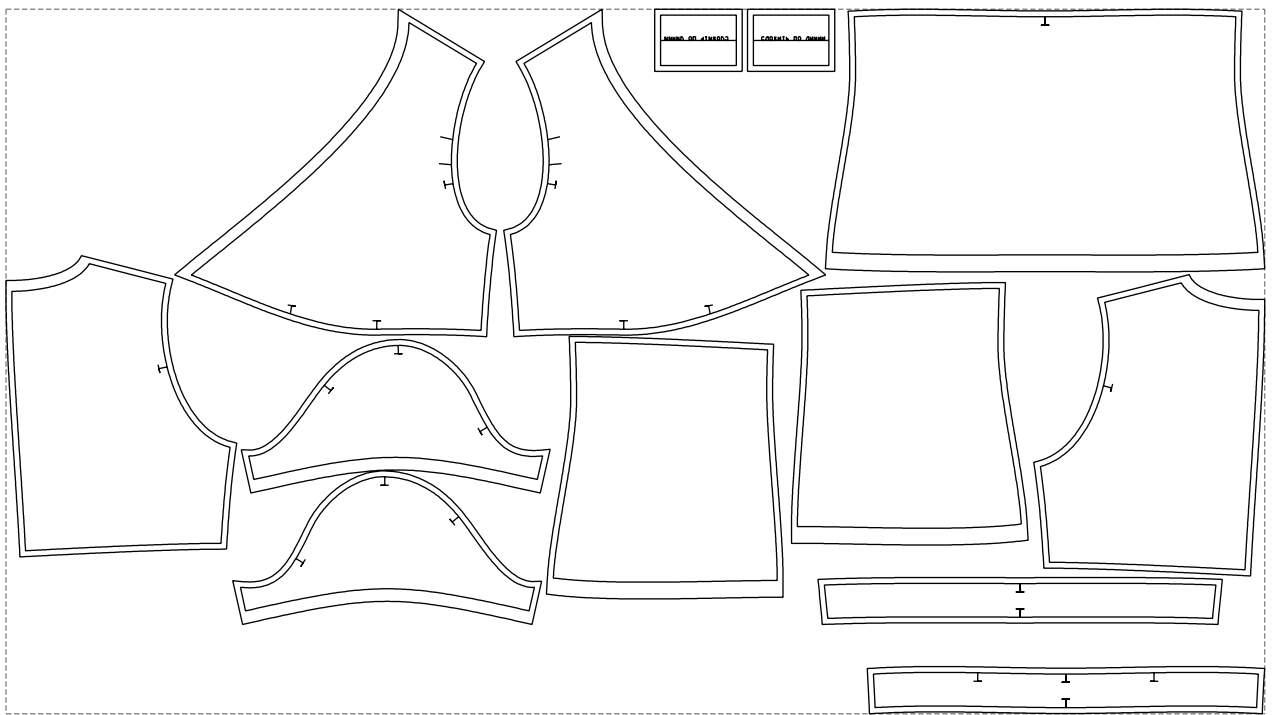

Not for print

Paper size: A4, size:1388.94 x630.29 mm

# Example

size:1499.00 x839.19 mm

Maneken =1 ver.0

rz\_1=170

rz\_16=104

rz\_17=88.9

rz\_18=84.4

rz\_19=112

rz\_20=109.3

---

. . . . .  
. . . . .  
. . . . .