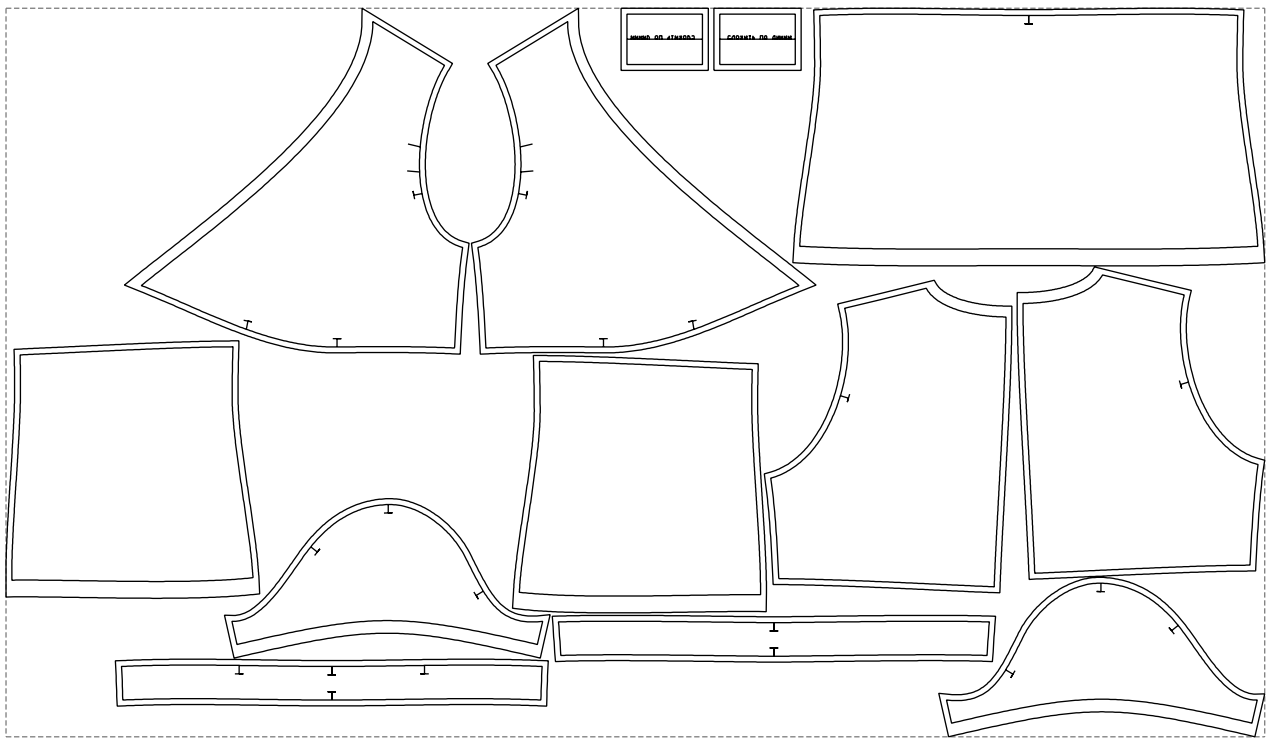

Not for print

Paper size: A4, size:1248.42 x622.60 mm

# Example

size:1499.00 x867.84 mm

Maneken =1 ver.0

rz\_1=170

rz\_16=112

rz\_17=96.2

rz\_18=94

rz\_19=120

rz\_20=117

---

. . . . .  
. . . . .  
. . . . .