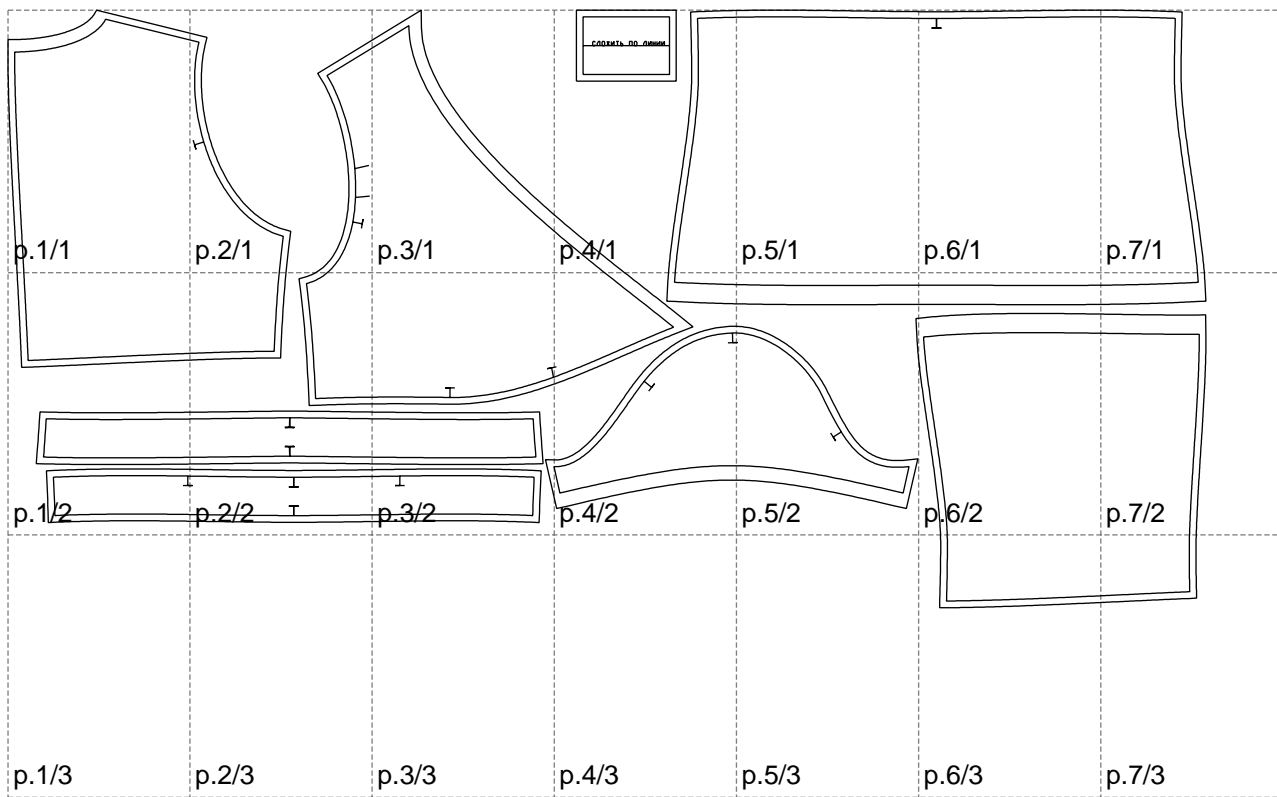

Not for print

Paper size: A4, size:1248.42 x622.60 mm

# Example

size:1499.00 x867.84 mm

Maneken =1 ver.0

rz\_1=170

rz\_16=112

rz\_17=96.2

rz\_18=94

rz\_19=120

rz\_20=117

---

. . . . .  
. . . . .  
. . . . .