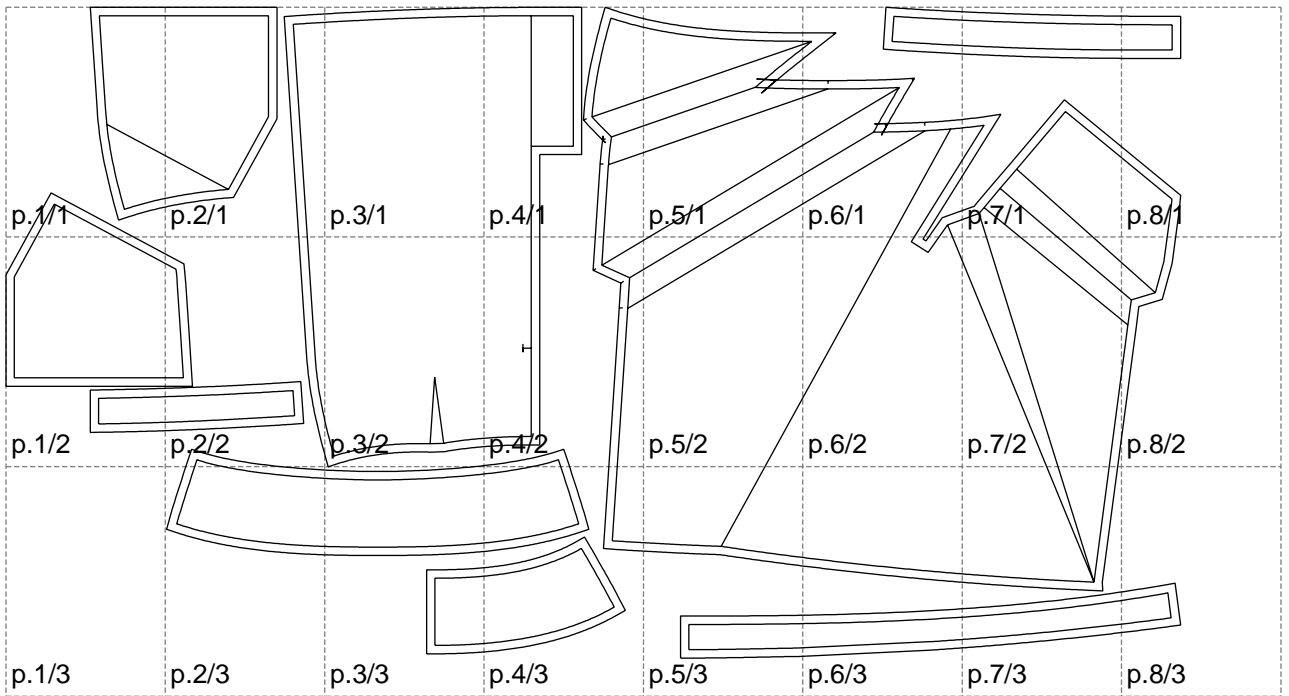

Not for print

Paper size: A4, size:1399.00 x774.86 mm

# Example

size:1499.00 x956.94 mm

Maneken =1 ver.0

rz\_1=170

rz\_16=92

rz\_17=78.8

rz\_18=71.8

rz\_19=100

rz\_20=98.1

---

. . . . .  
. . . . .  
. . . . .