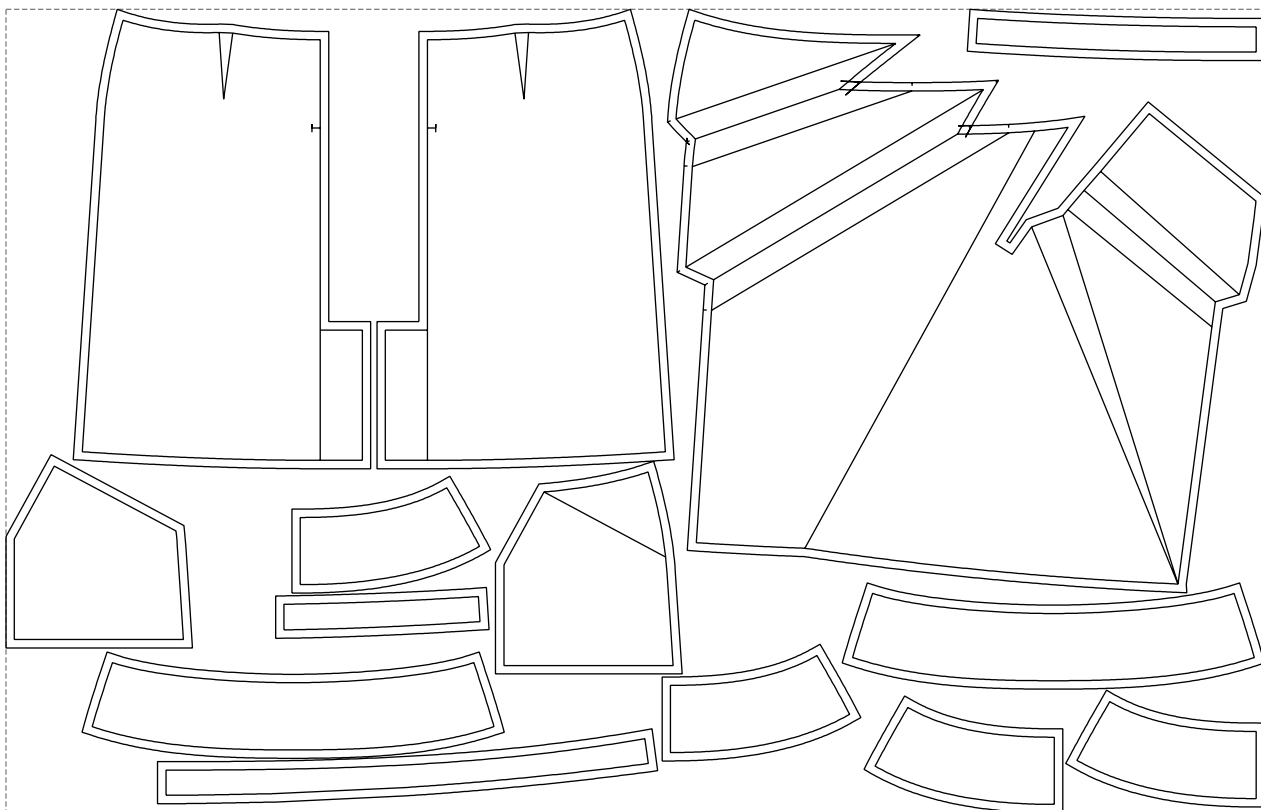

Not for print

Paper size: A4, size:1399.00 x774.86 mm

# Example

size:1499.00 x956.94 mm

Maneken =1 ver.0

rz\_1=170

rz\_16=92

rz\_17=78.8

rz\_18=71.8

rz\_19=100