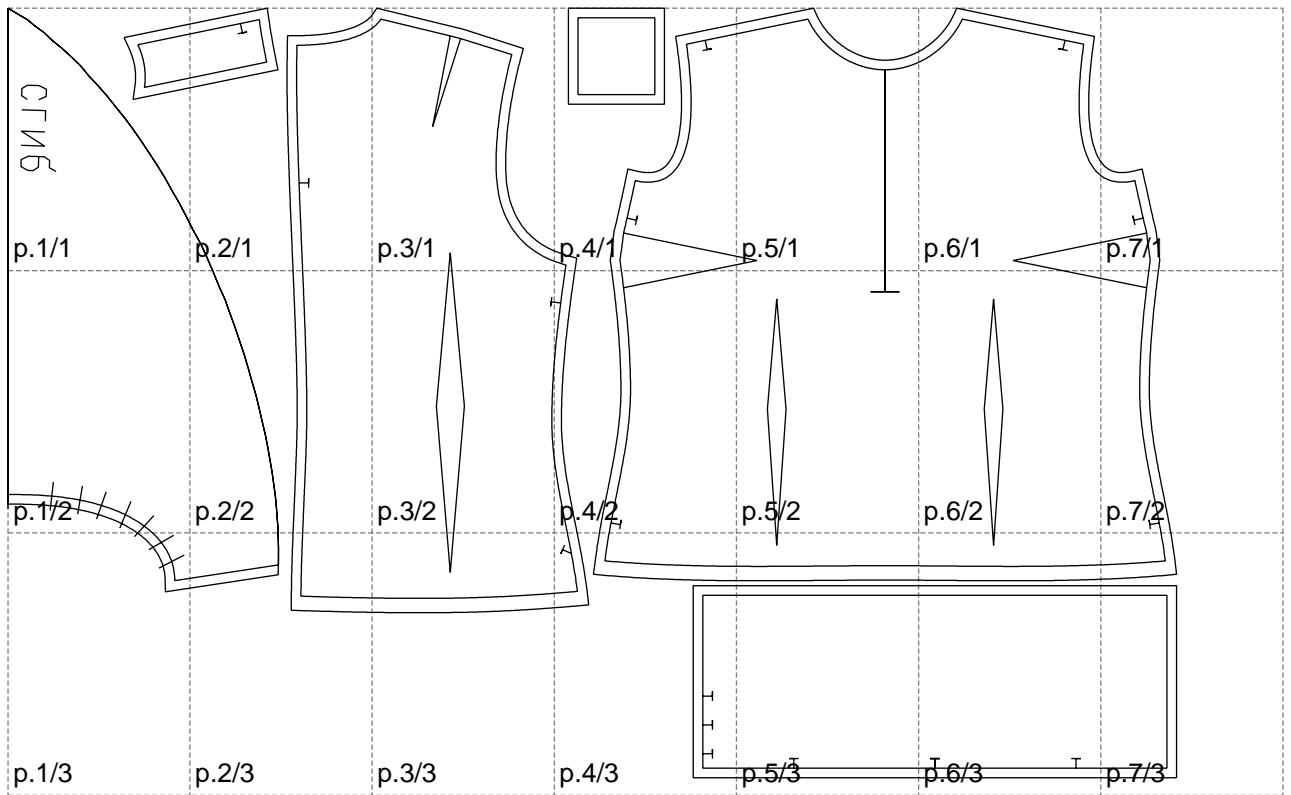

Not for print

Paper size: A4, size:1217.88 x801.86 mm

# Example

size:1499.00 x1145.83 mm

Maneken =1 ver.0

rz\_1=170

rz\_16=104

rz\_17=88.9

rz\_18=84.4

rz\_19=112

rz\_20=109.3

---

. . . . .  
. . . . .  
. . . . .