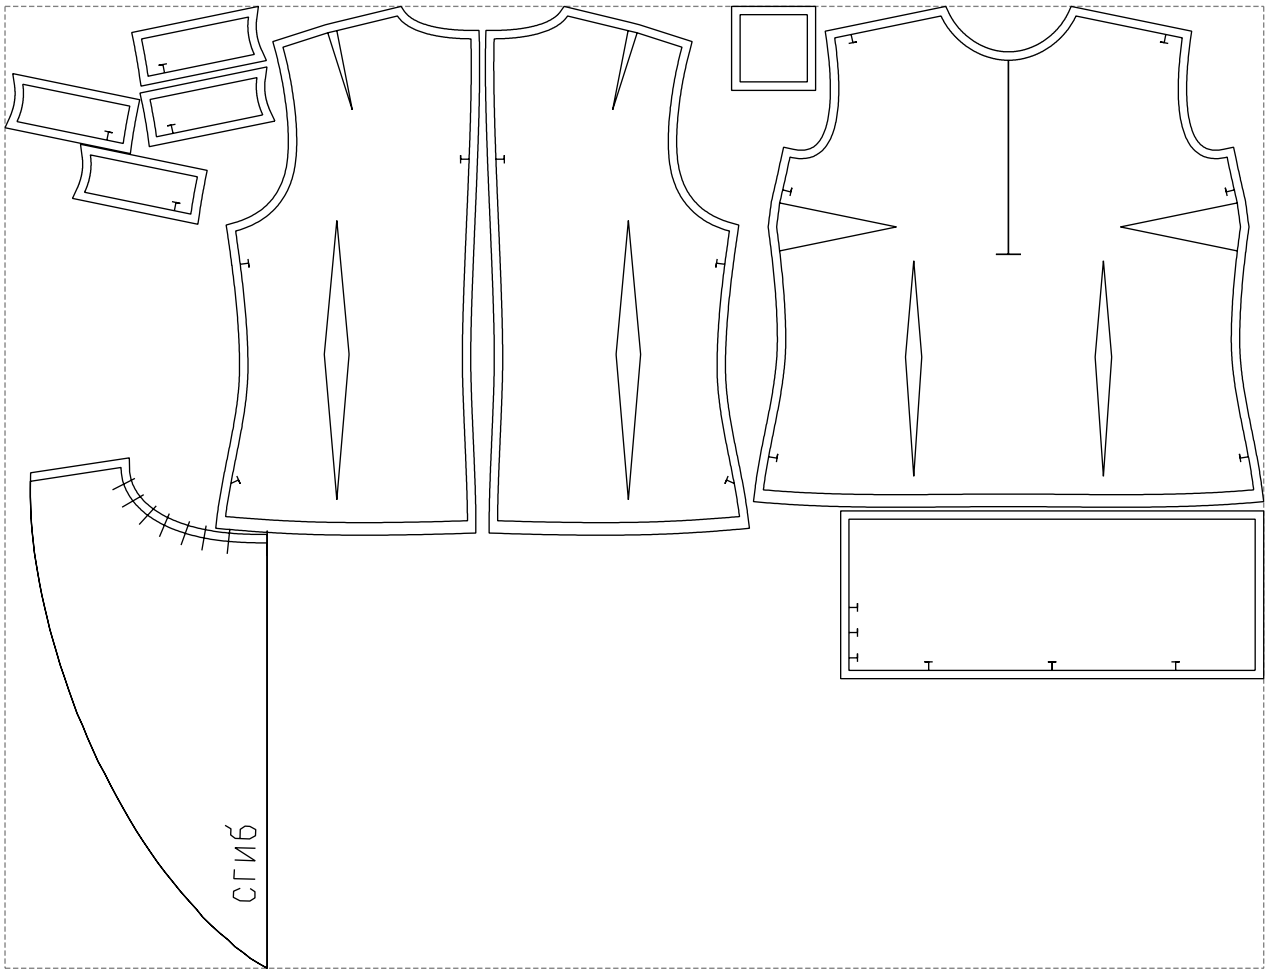

Not for print

Paper size: A4, size:1217.88 x801.86 mm

# Example

size:1499.00 x1145.83 mm

Maneken =1 ver.0

rz\_1=170

rz\_16=104

rz\_17=88.9

rz\_18=84.4

rz\_19=112