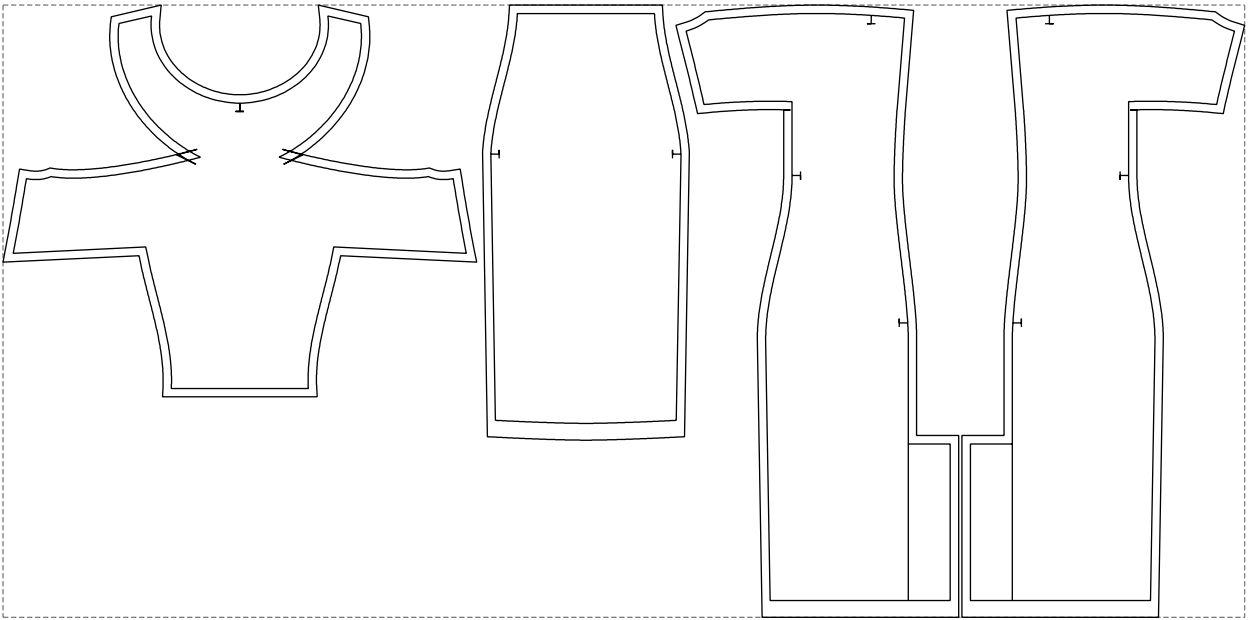

Not for print

Paper size: A4, size:1399.00 x1058.24 mm

# Example

size:1478.90 x729.24 mm

Maneken =1 ver.0

rz\_1=170

rz\_16=100

rz\_17=85.4

rz\_18=80.2

rz\_19=108

rz\_20=105.4

---

. . . . .  
. . . . .  
. . . . .