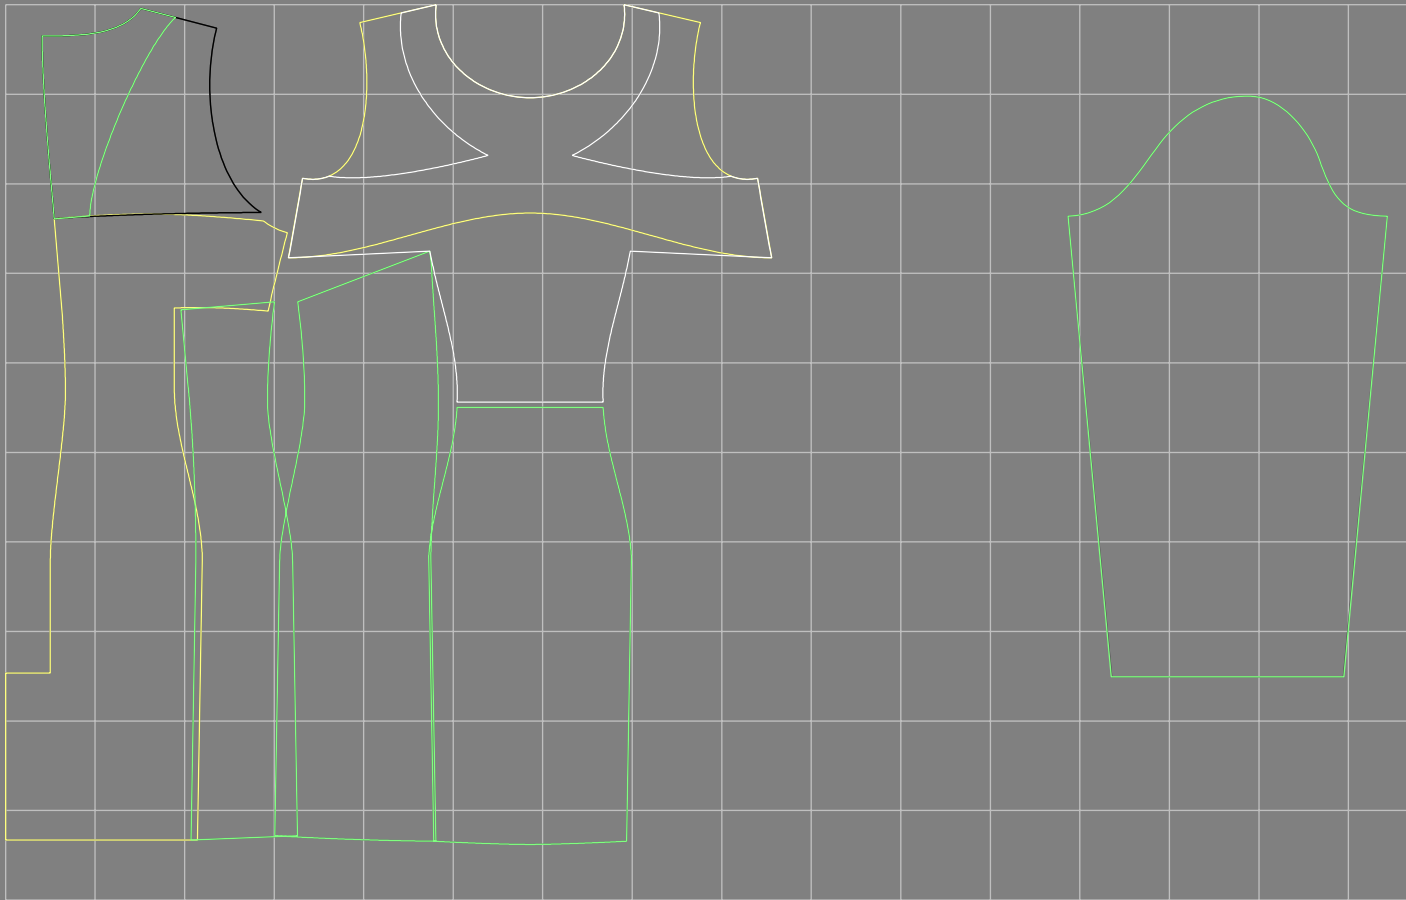

Not for print

Paper size: A4, size:1399.00 x1058.24 mm

# Example

size:1478.90 x729.24 mm

Maneken =1 ver.0

rz\_1=170

rz\_16=100

rz\_17=85.4

rz\_18=80.2

rz\_19=108

rz\_20=105.4

---

. . . . .  
. . . . .  
. . . . .