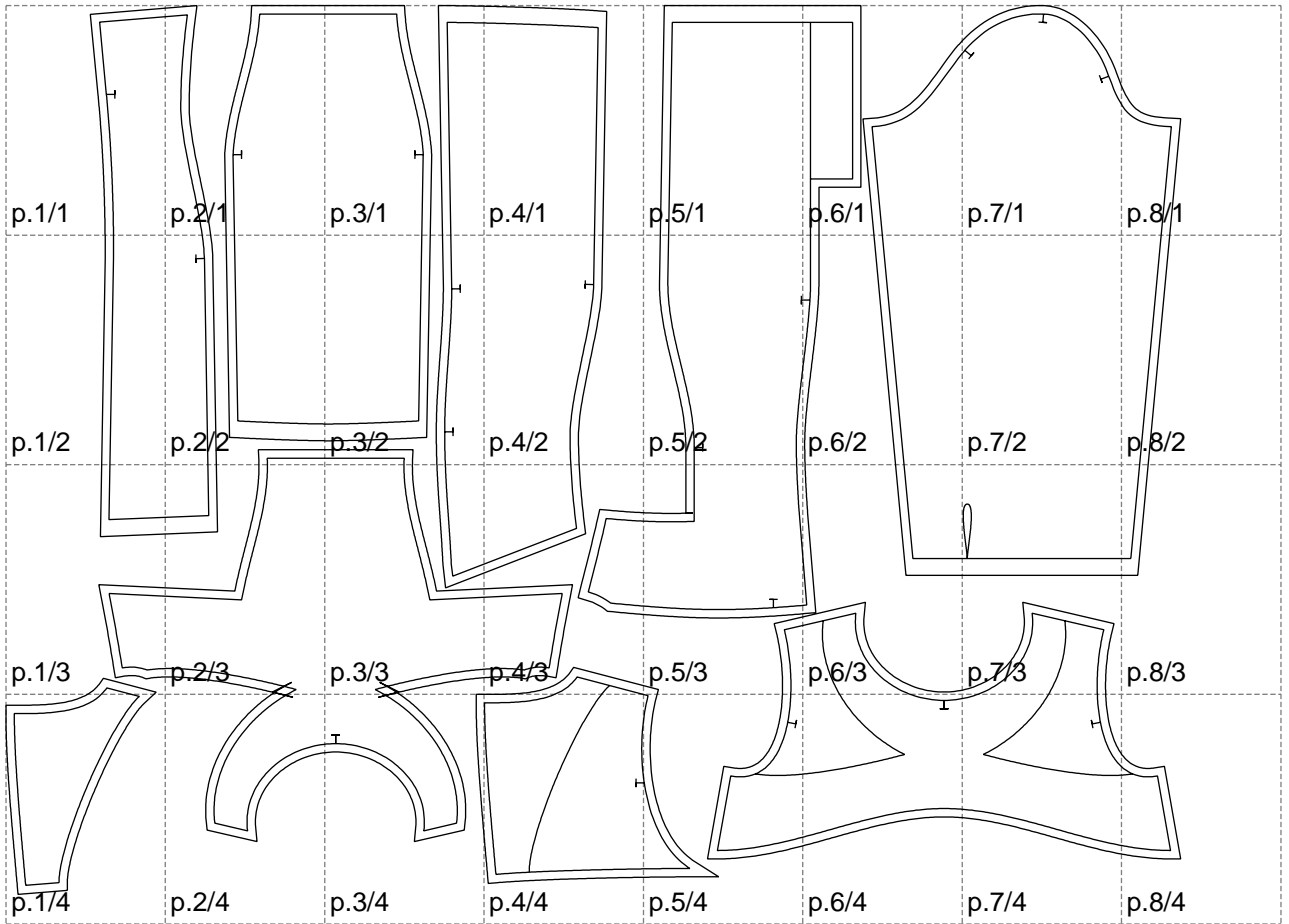

Not for print

Paper size: A4, size:1399.00 x1058.24 mm

# Example

size:1478.90 x729.24 mm

Maneken =1 ver.0

rz\_1=170

rz\_16=100

rz\_17=85.4

rz\_18=80.2

rz\_19=108

rz\_20=105.4

---

. . . . .  
. . . . .  
. . . . .