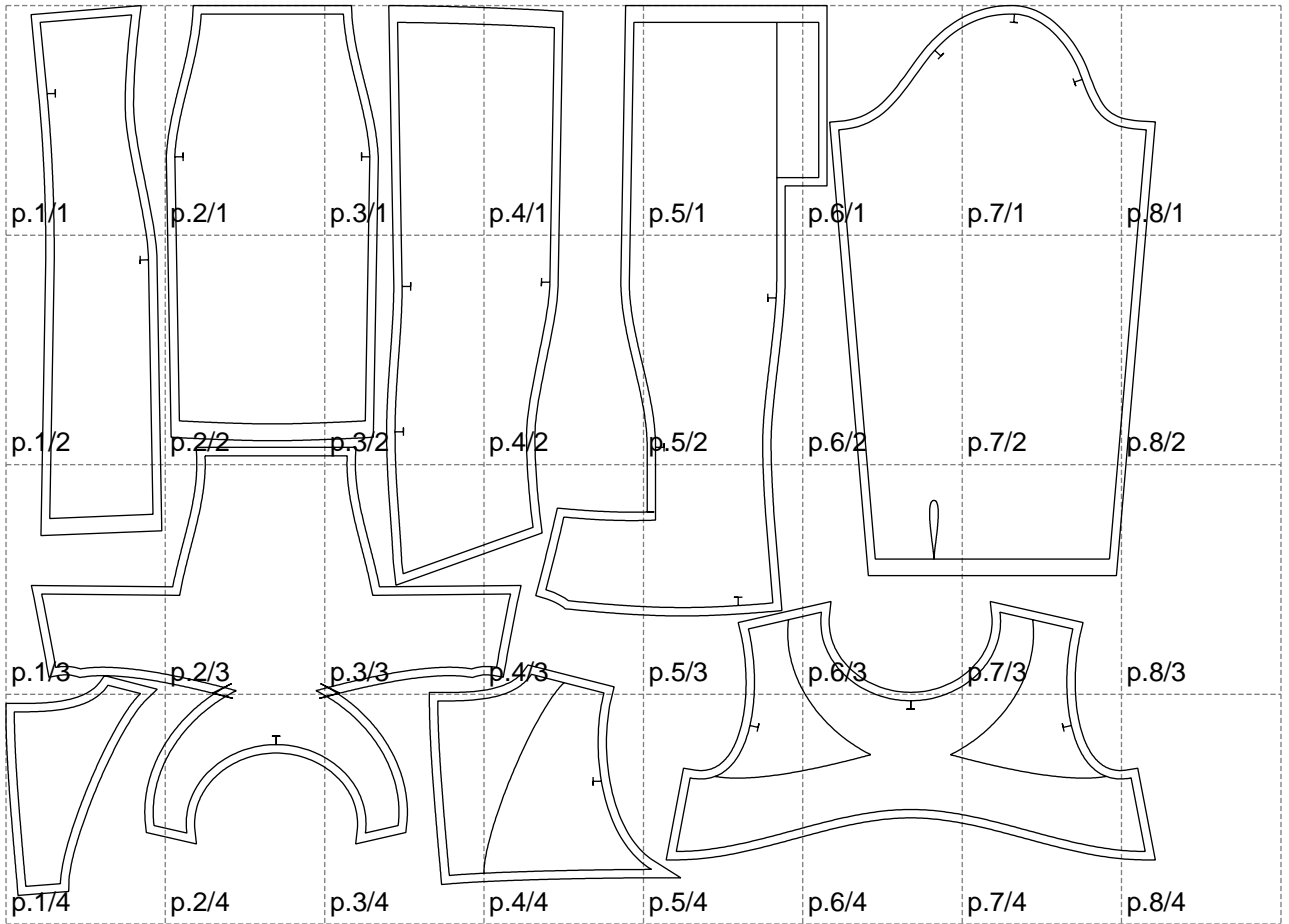

Not for print

Paper size: A4, size:1368.78 x1059.54 mm

Example

size:1468.81 x789.46 mm

Maneken =1 ver.0

rz_1=170

rz_16=104

rz_17=88.9

rz_18=84.4

rz_19=112

rz_20=109.3

.
.
.