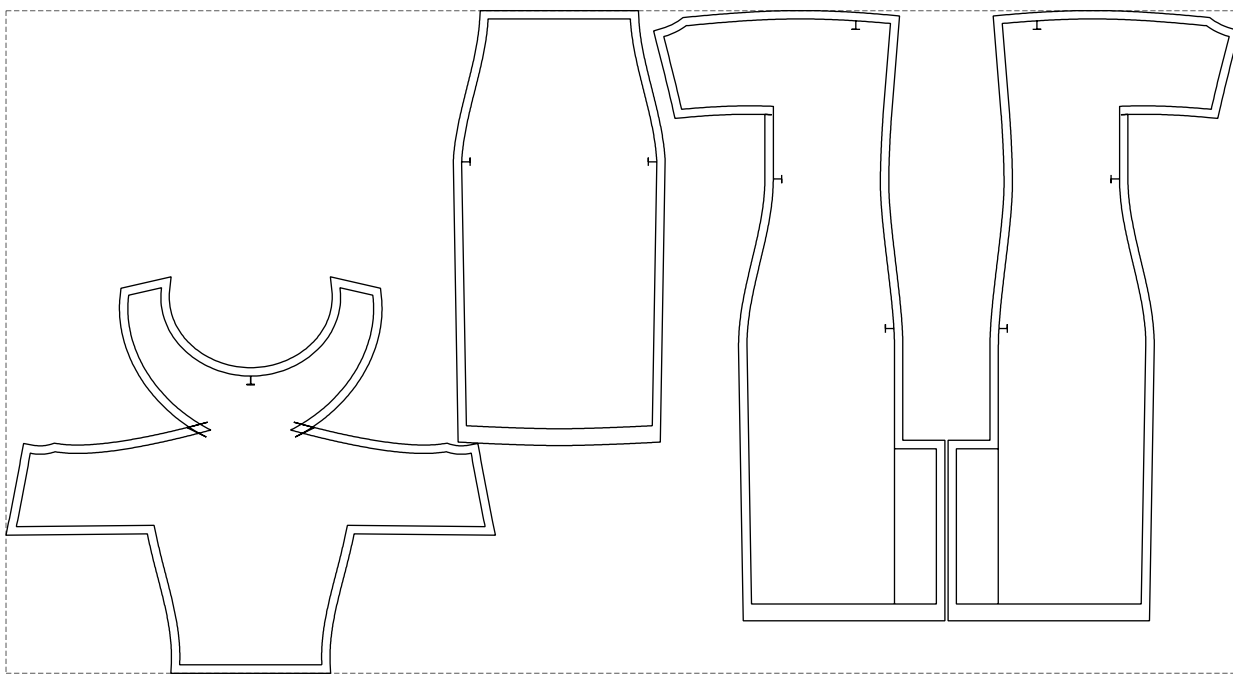

Not for print

Paper size: A4, size:1368.78 x1059.54 mm

Example

size:1468.81 x789.46 mm

Maneken =1 ver.0

rz_1=170

rz_16=104

rz_17=88.9

rz_18=84.4

rz_19=112

rz_20=109.3

.
.
.