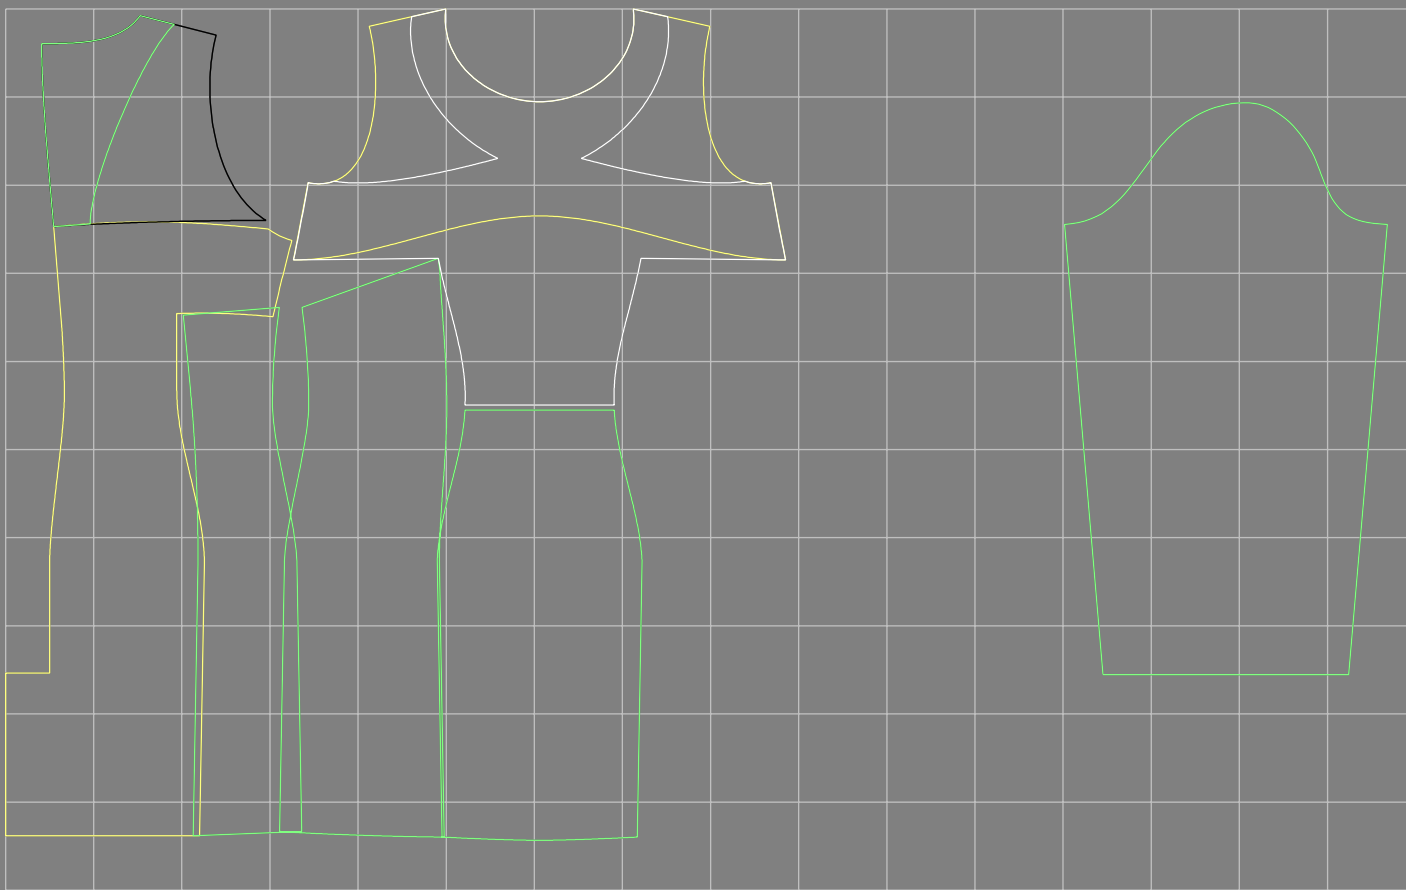

Not for print

Paper size: A4, size:1368.78 x1059.54 mm

Example

size:1468.81 x789.46 mm

Maneken =1 ver.0

rz_1=170

rz_16=104

rz_17=88.9

rz_18=84.4

rz_19=112

rz_20=109.3

.
.
.