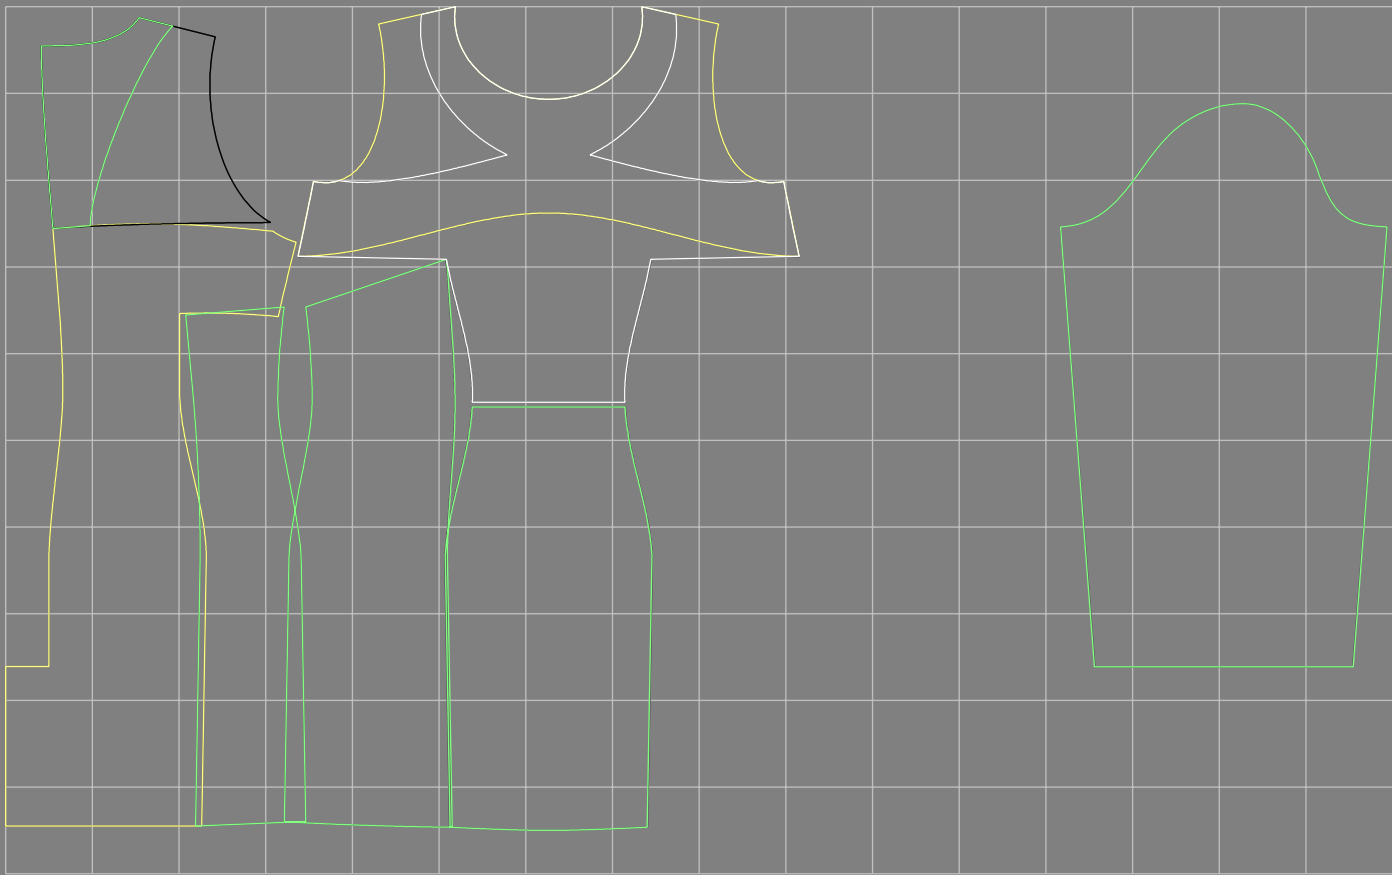

Not for print

Paper size: A4, size:1399.00 x1070.81 mm

Example

size:1428.55 x799.23 mm

Maneken =1 ver.0

rz_1=170

rz_16=108

rz_17=92.5

rz_18=89.2

rz_19=116

rz_20=113

.
.
.