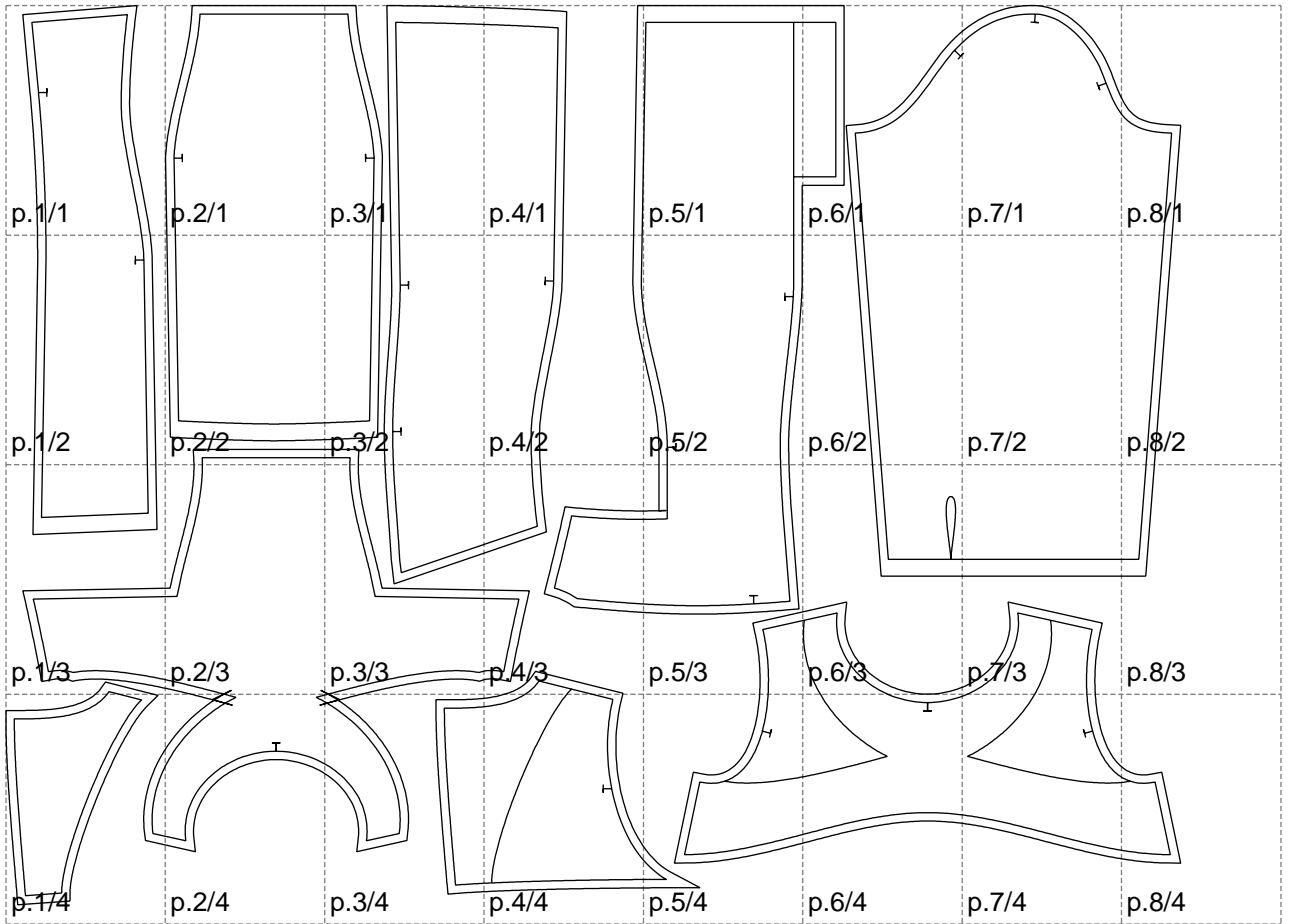

Not for print

Paper size: A4, size:1399.00 x1070.81 mm

Example

size:1428.55 x799.23 mm

Maneken =1 ver.0

rz_1=170

rz_16=108

rz_17=92.5

rz_18=89.2

rz_19=116

rz_20=113

.
.
.