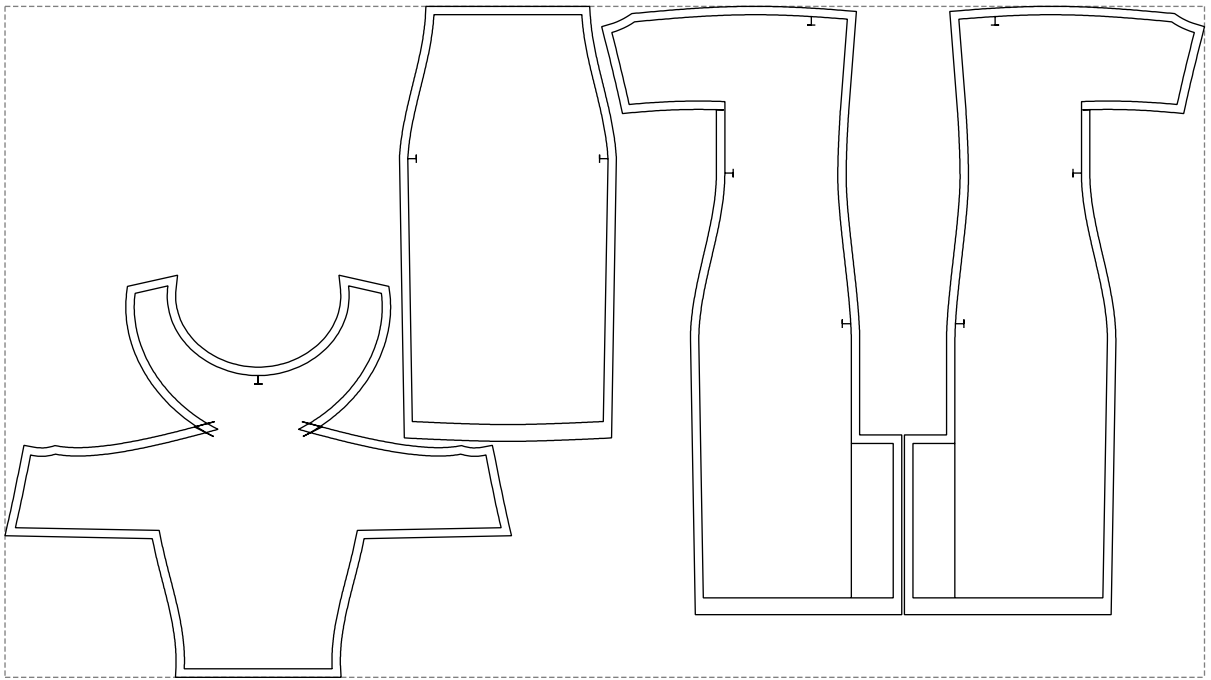

Not for print

Paper size: A4, size:1399.00 x1070.81 mm

Example

size:1428.55 x799.23 mm

Maneken =1 ver.0

rz_1=170

rz_16=108

rz_17=92.5

rz_18=89.2

rz_19=116

rz_20=113

.
.
.