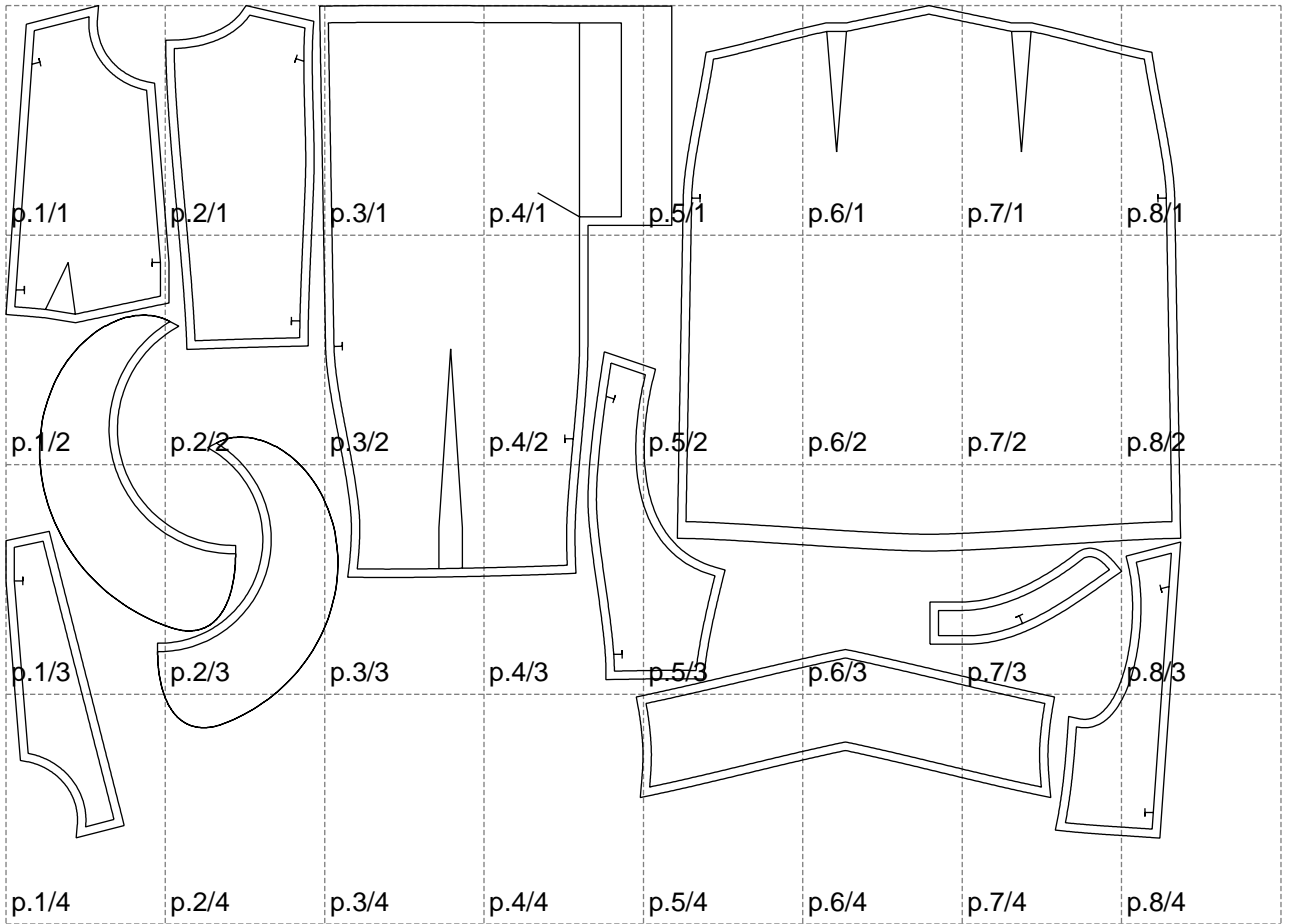

Not for print

Paper size: A4, size:1399.00 x991.43 mm

# Example

size:1499.00 x1530.63 mm

Maneken =1 ver.0

rz\_1=170

rz\_16=104

rz\_17=88.9

rz\_18=84.4

rz\_19=112

rz\_20=109.3

---

. . . . .  
. . . . .  
. . . . .