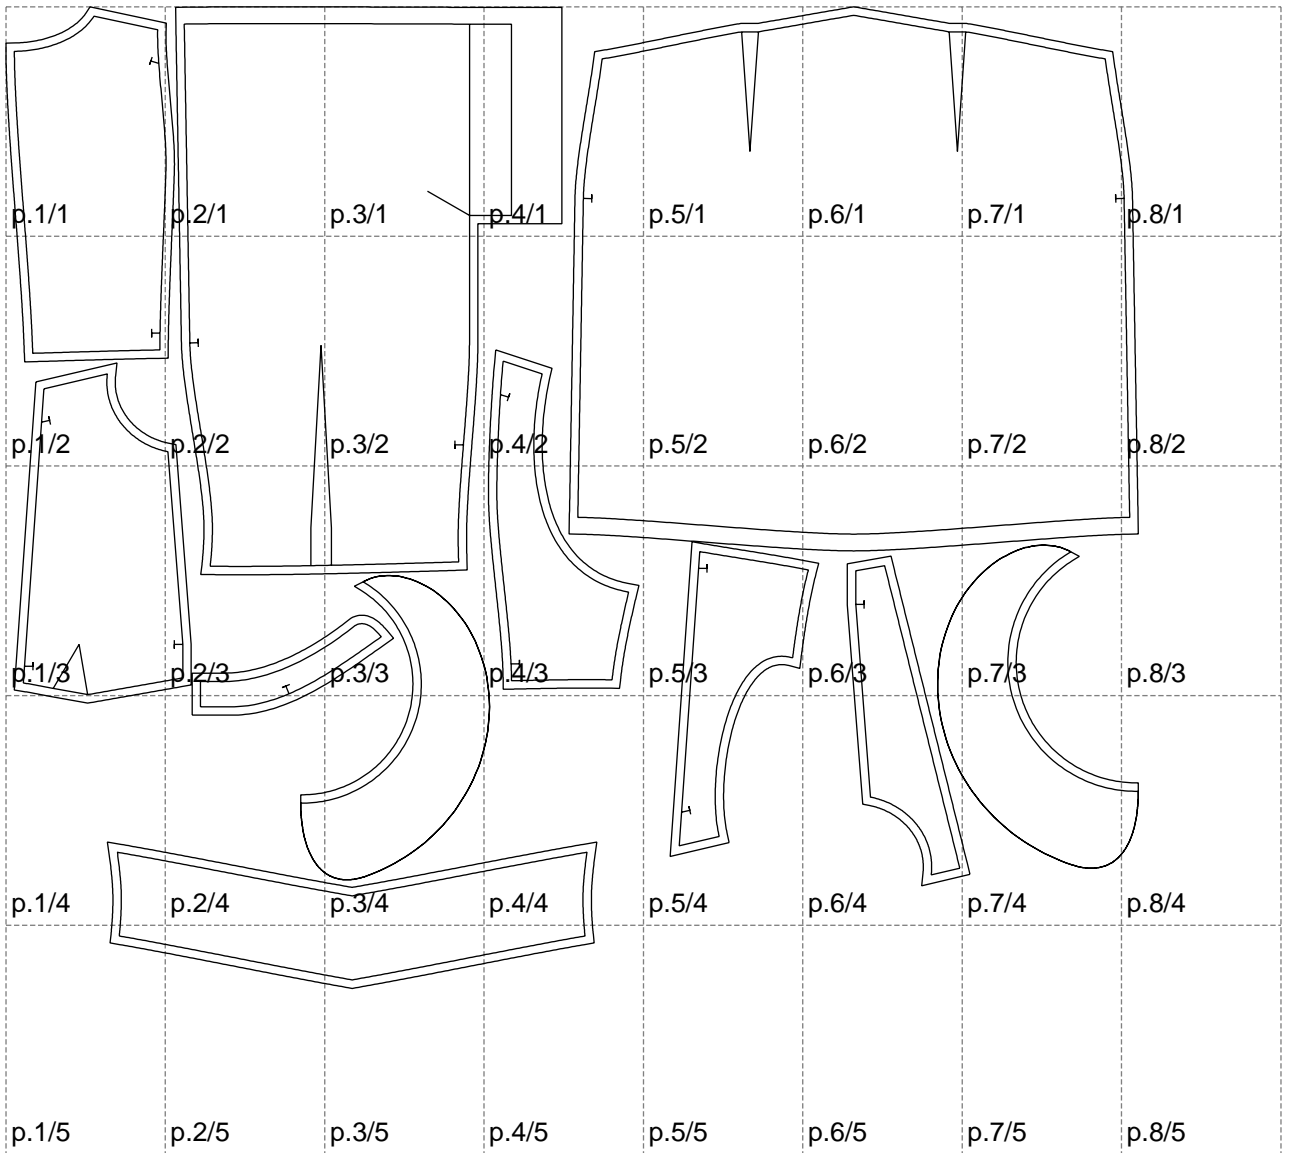

Not for print

Paper size: A4, size:1348.65 x1168.93 mm

# Example

size:1499.00 x1647.82 mm

Maneken =1 ver.0

rz\_1=170

rz\_16=120

rz\_17=104

rz\_18=103.6

rz\_19=128

rz\_20=125.1

---

. . . . .  
. . . . .  
. . . . .