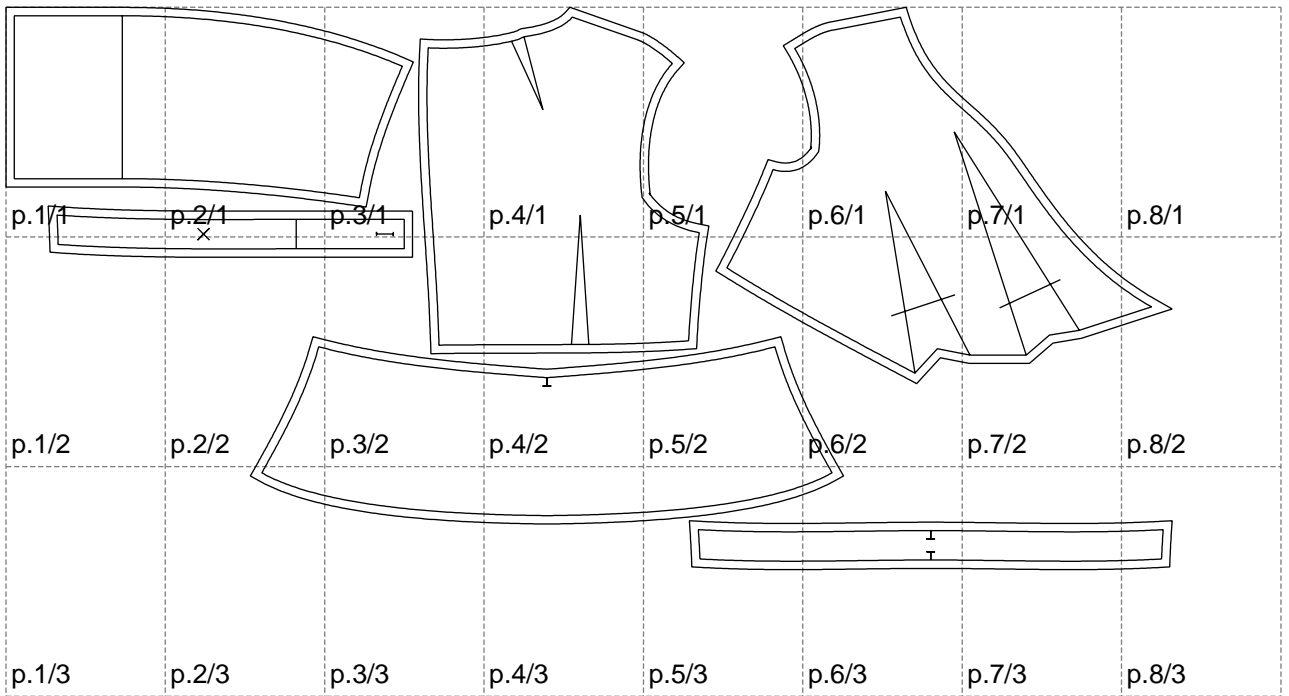

Not for print

Paper size: A4, size:1388.96 x669.50 mm

# Example

size:1458.87 x1049.09 mm

Maneken =1 ver.0

rz\_1=170

rz\_16=120

rz\_17=104

rz\_18=103.6

rz\_19=128

rz\_20=125.1

---

. . . . .  
. . . . .  
. . . . .