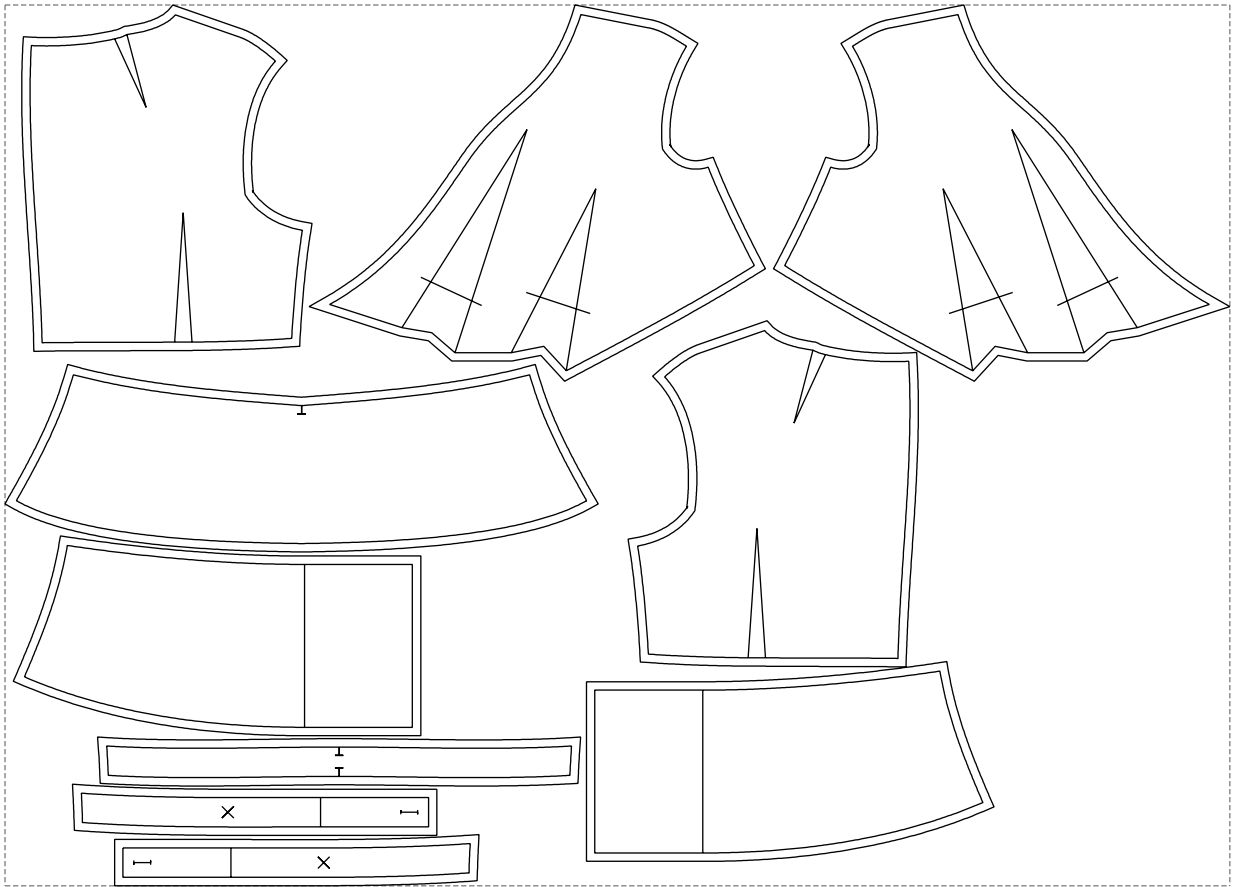

# Example

size:1458.87 x1049.09 mm

Maneken =1 ver.0

rz\_1=170

rz\_16=120

rz\_17=104

rz\_18=103.6

rz\_19=128