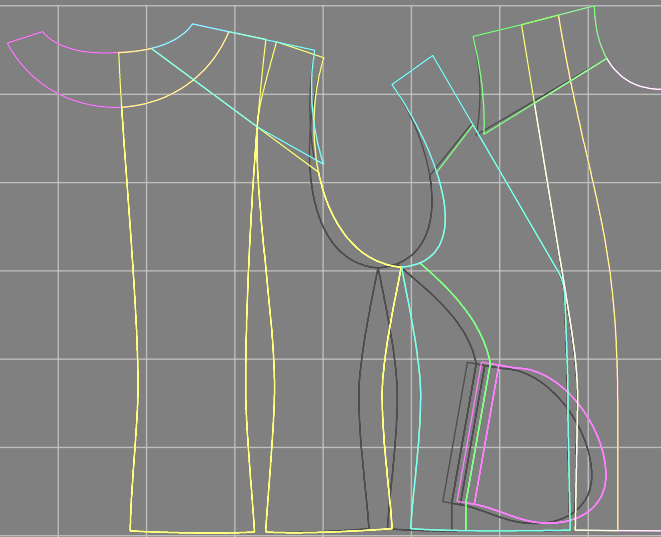

Not for print

Paper size: A4, size:1399.00 x1448.65 mm

Example

size:1488.95 x1222.71 mm

Maneken =1 ver.0

rz_1=170

rz_16=108

rz_17=92.5

rz_18=89.2

rz_19=116

rz_20=113

.
.
.