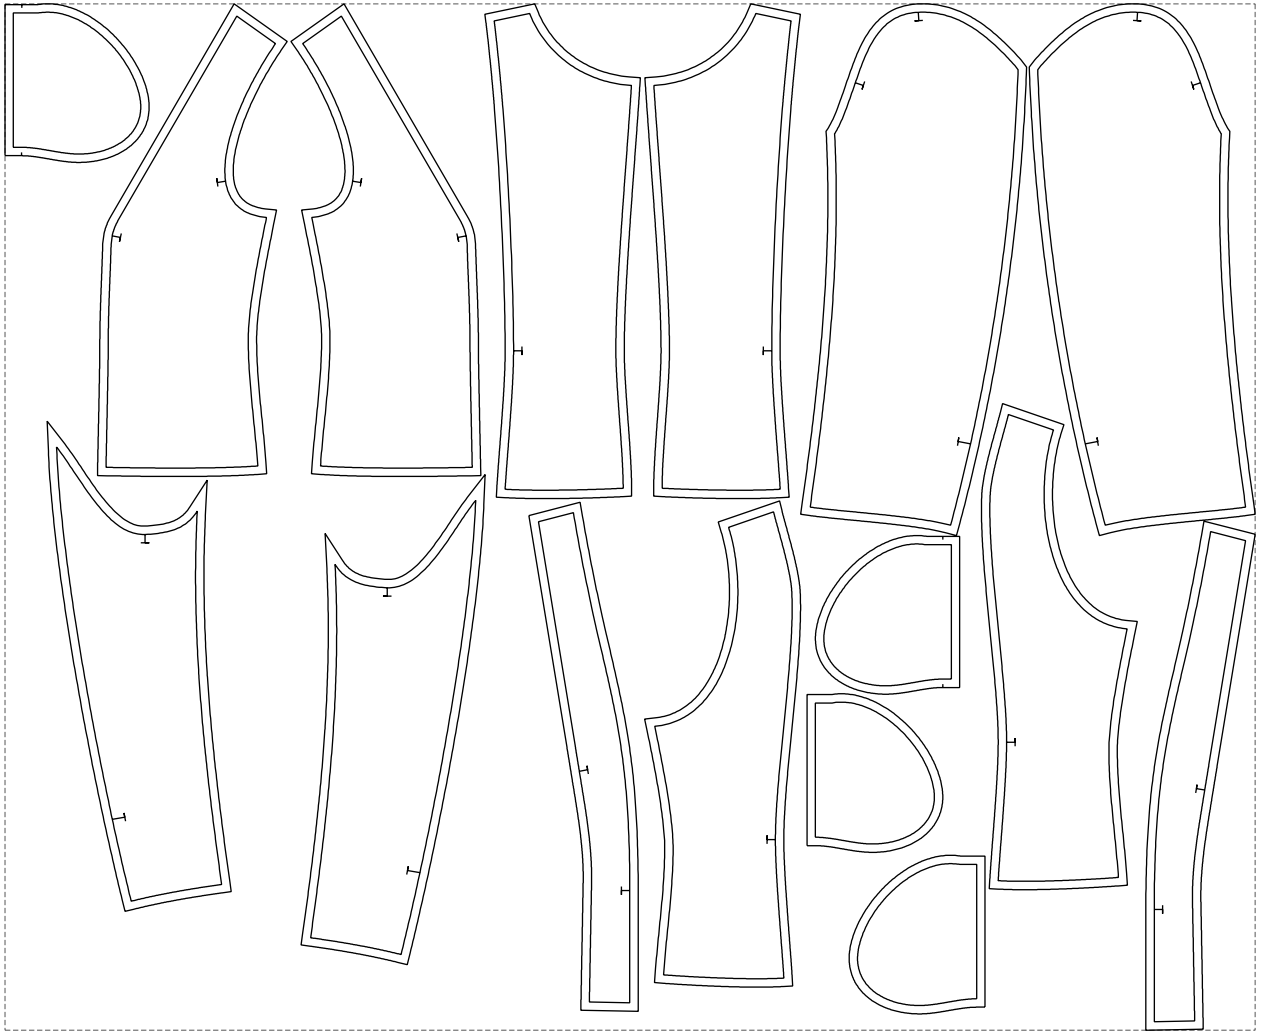

Not for print

Paper size: A4, size:1399.00 x1448.65 mm

Example

size:1488.95 x1222.71 mm

Maneken =1 ver.0

rz_1=170

rz_16=108

rz_17=92.5

rz_18=89.2

rz_19=116

rz_20=113

.
.
.