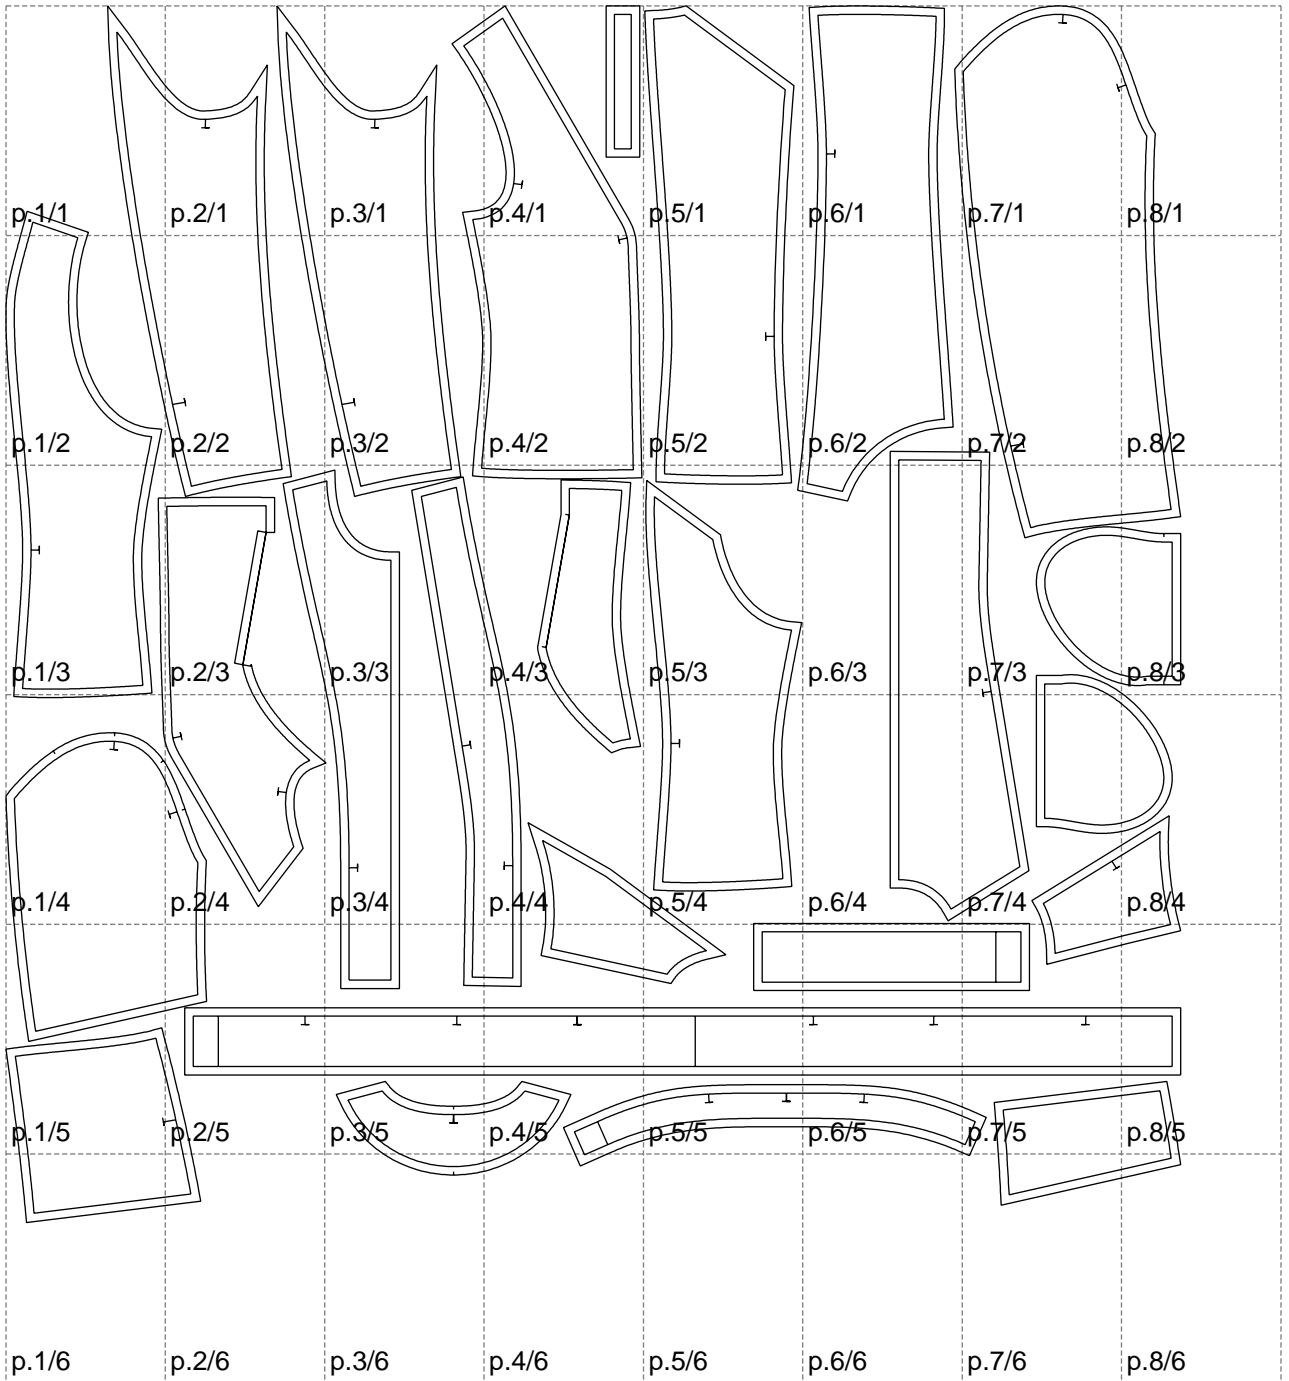

Not for print

Paper size: A4, size:1399.00 x1448.65 mm

Example

size:1488.95 x1222.71 mm

Maneken =1 ver.0

rz_1=170

rz_16=108

rz_17=92.5

rz_18=89.2

rz_19=116

rz_20=113

.
.
.