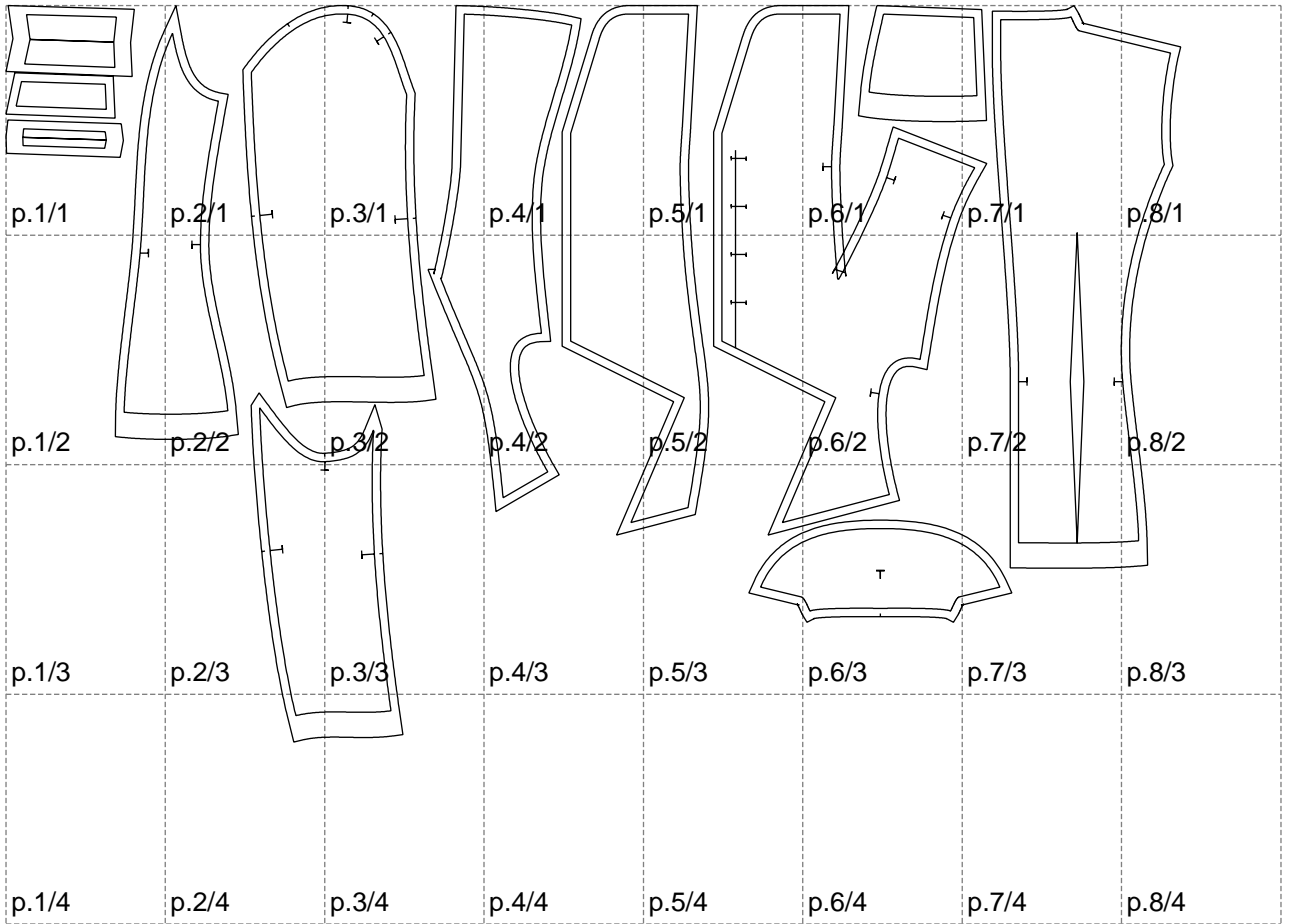

Not for print

Paper size: A4, size:1399.00 x877.11 mm

# Example

size:1499.00 x1520.13 mm

Maneken =1 ver.0

rz\_1=170

rz\_16=88

rz\_17=75.6

rz\_18=67.6

rz\_19=96

rz\_20=94.6

---

. . . . .  
. . . . .  
. . . . .