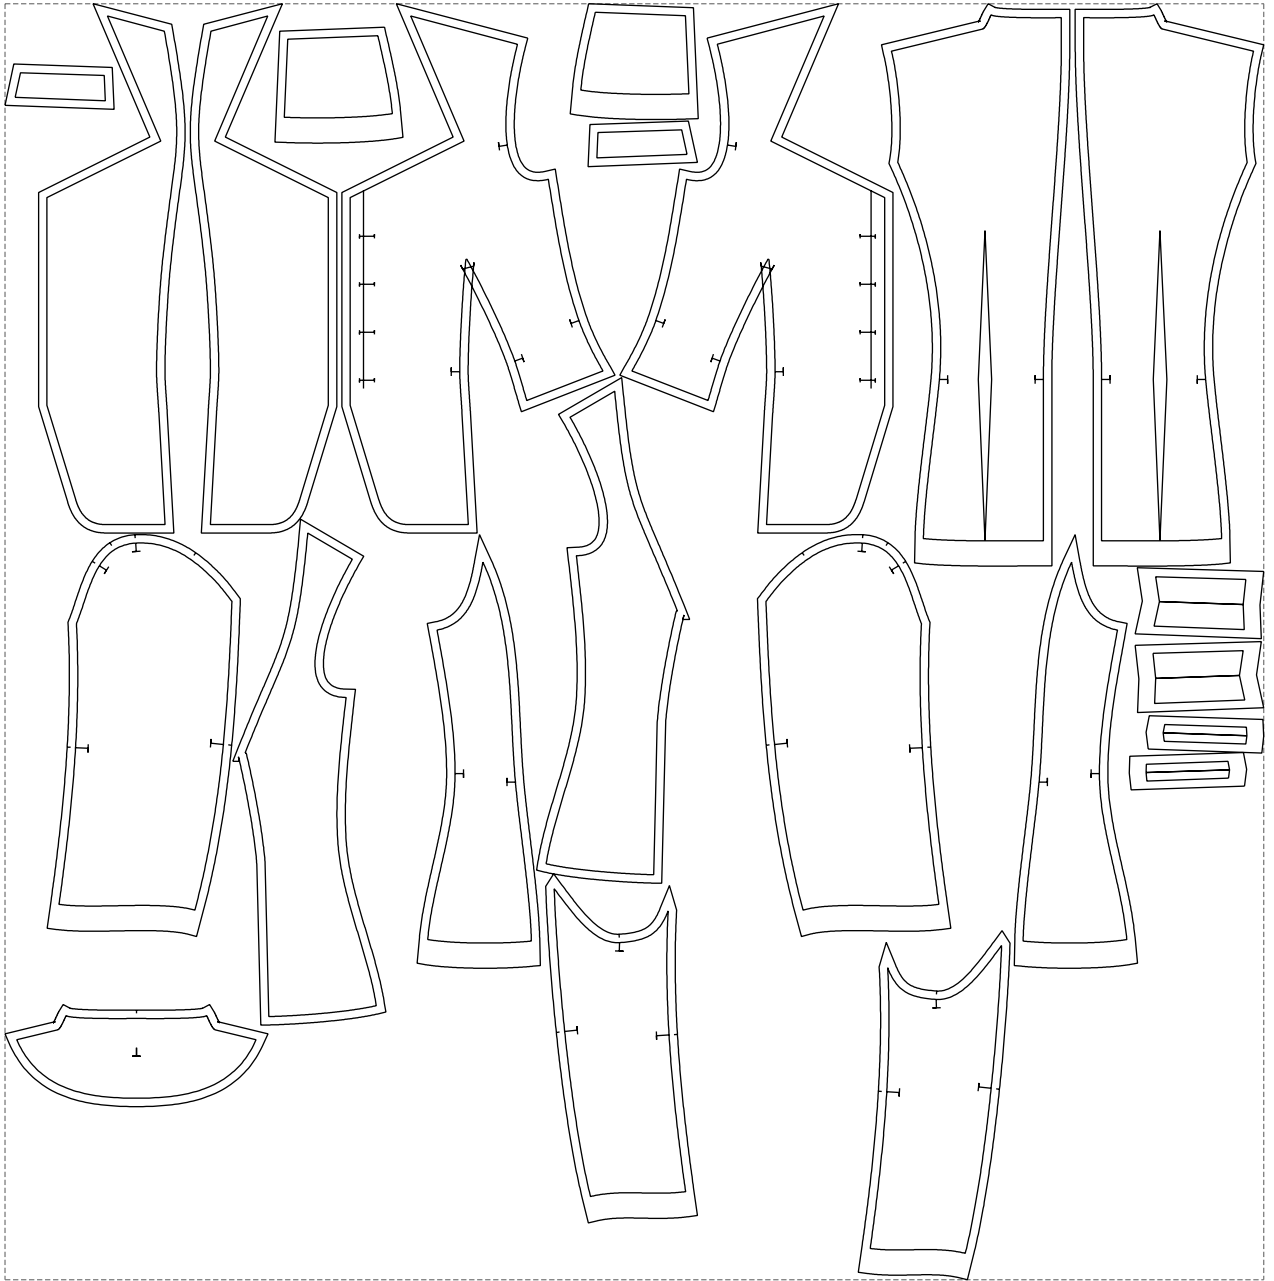

# Example

size:1499.00 x1520.13 mm

Maneken =1 ver.0

rz\_1=170

rz\_16=88

rz\_17=75.6

rz\_18=67.6

rz\_19=96