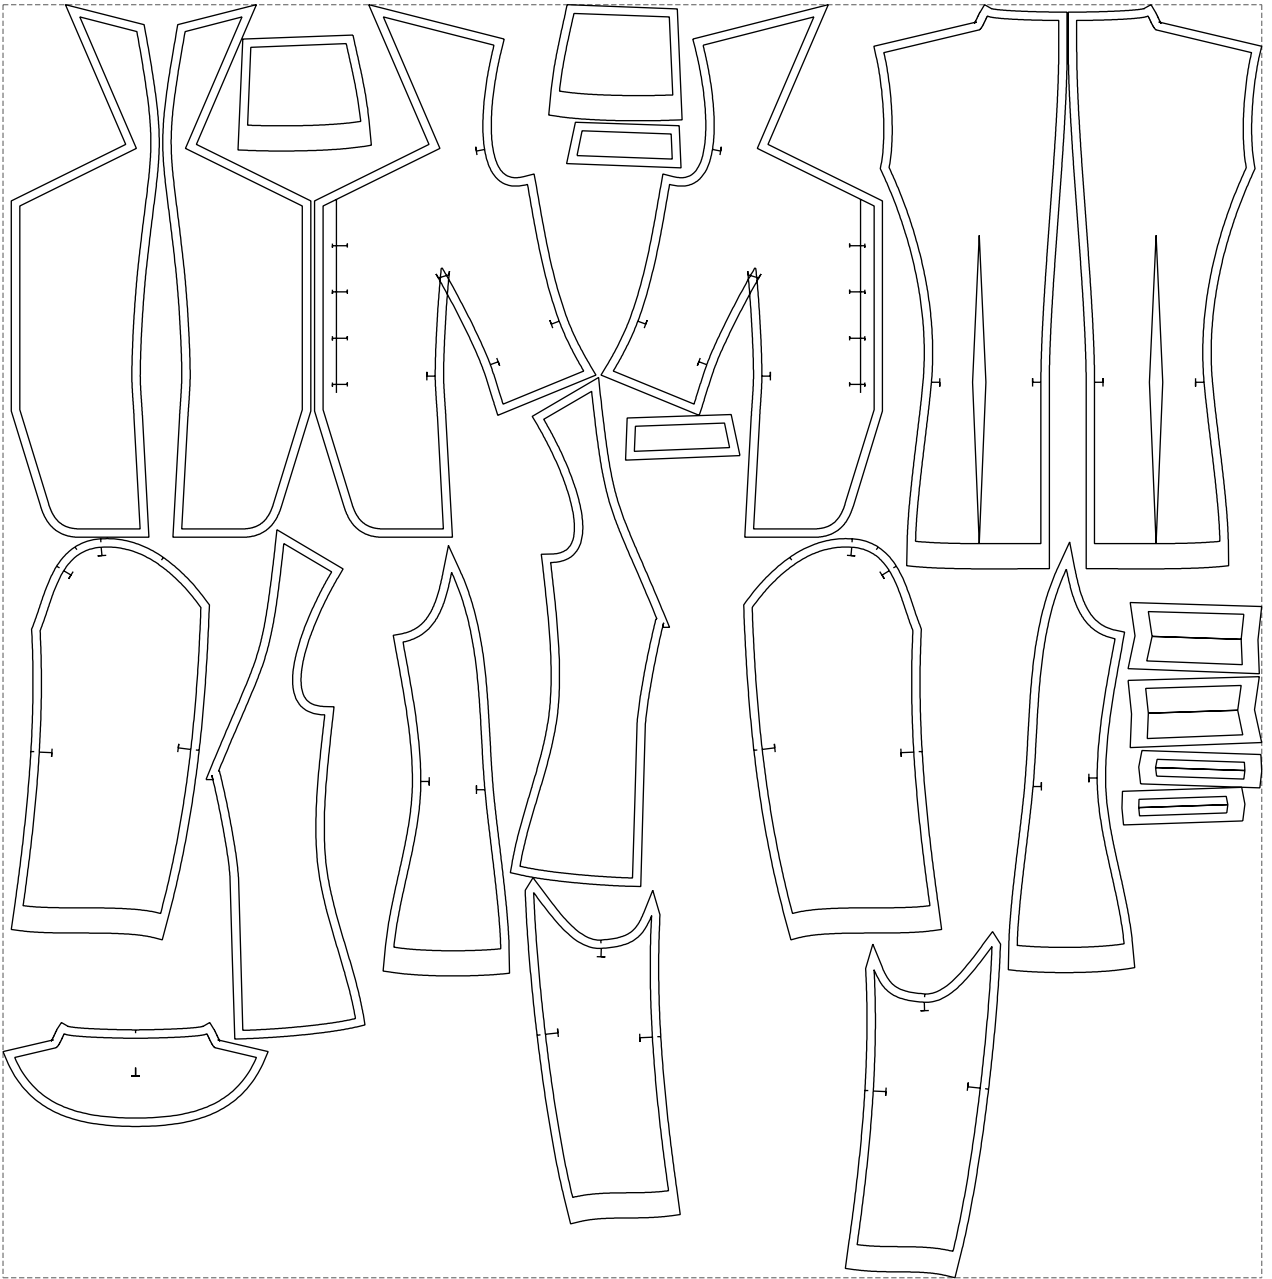

# Example

size:1499.00 x1516.45 mm

Maneken =1 ver.0

rz\_1=170

rz\_16=92

rz\_17=78.8

rz\_18=71.8

rz\_19=100