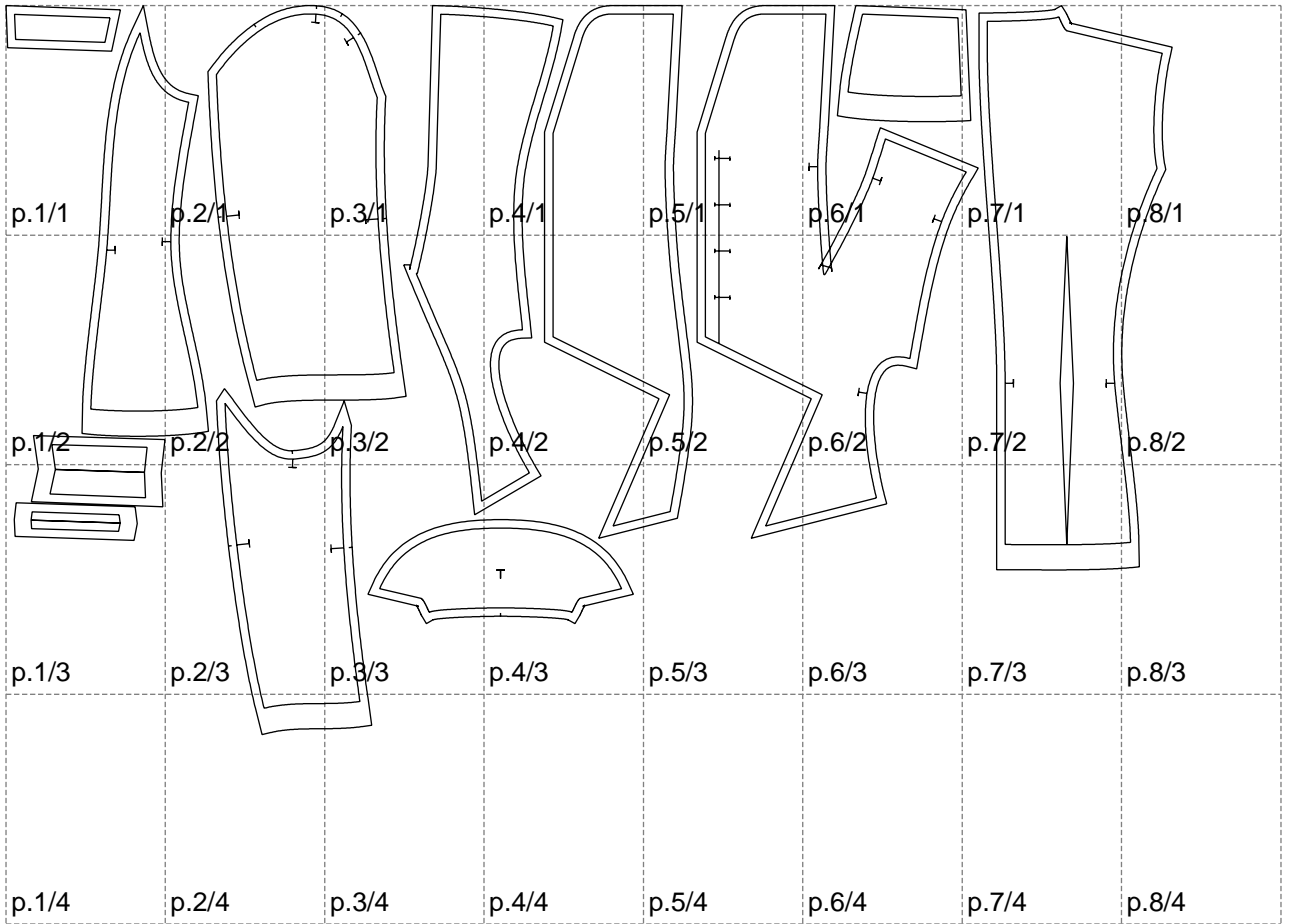

Not for print

Paper size: A4, size:1388.98 x868.25 mm

# Example

size:1499.00 x1516.45 mm

Maneken =1 ver.0

rz\_1=170

rz\_16=92

rz\_17=78.8

rz\_18=71.8

rz\_19=100

rz\_20=98.1

---

. . . . .  
. . . . .  
. . . . .