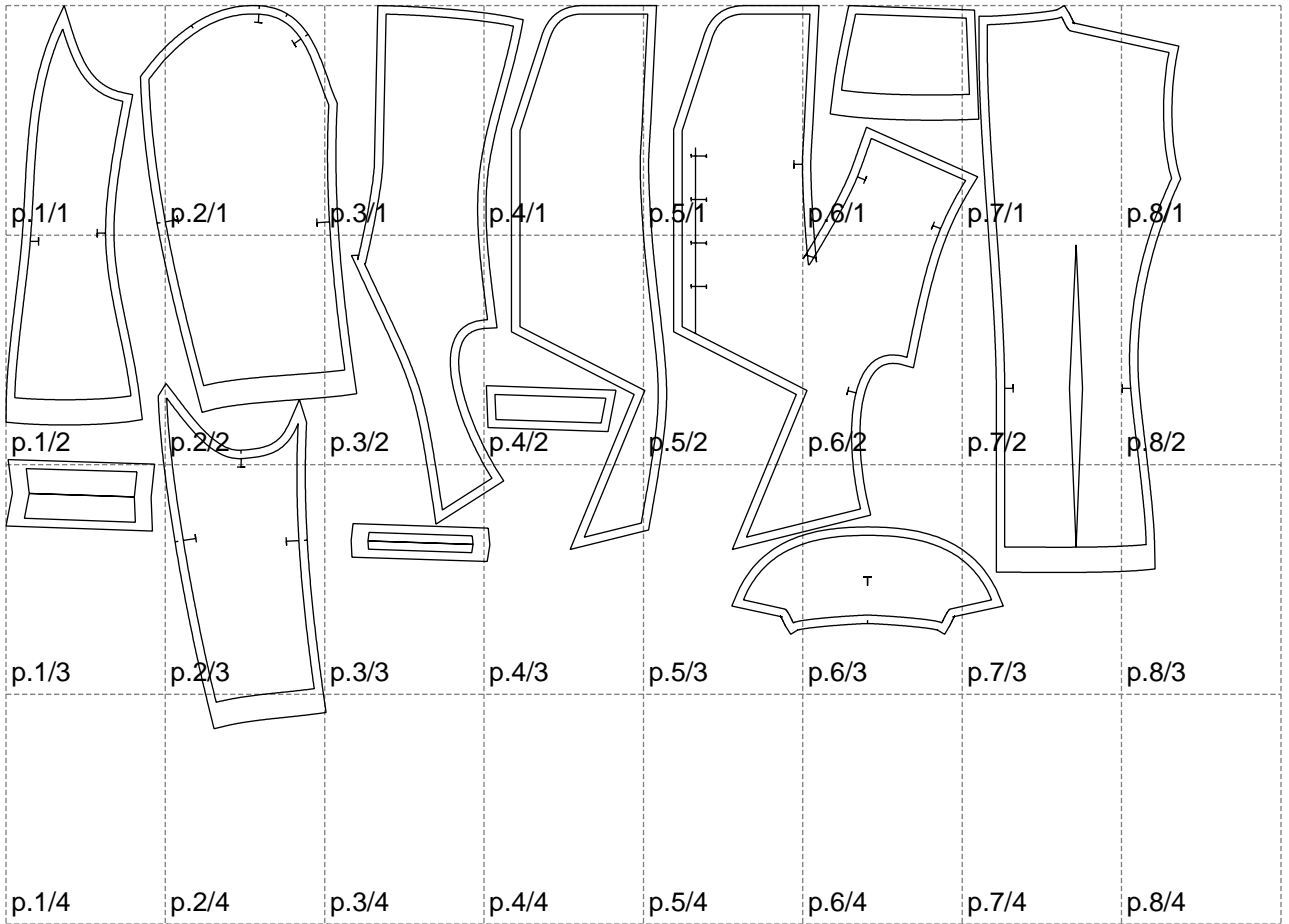

Not for print

Paper size: A4, size:1399.00 x861.15 mm

# Example

size:1499.00 x1534.43 mm

Maneken =1 ver.0

rz\_1=170

rz\_16=104

rz\_17=88.9

rz\_18=84.4

rz\_19=112

rz\_20=109.3

---

. . . . .  
. . . . .  
. . . . .