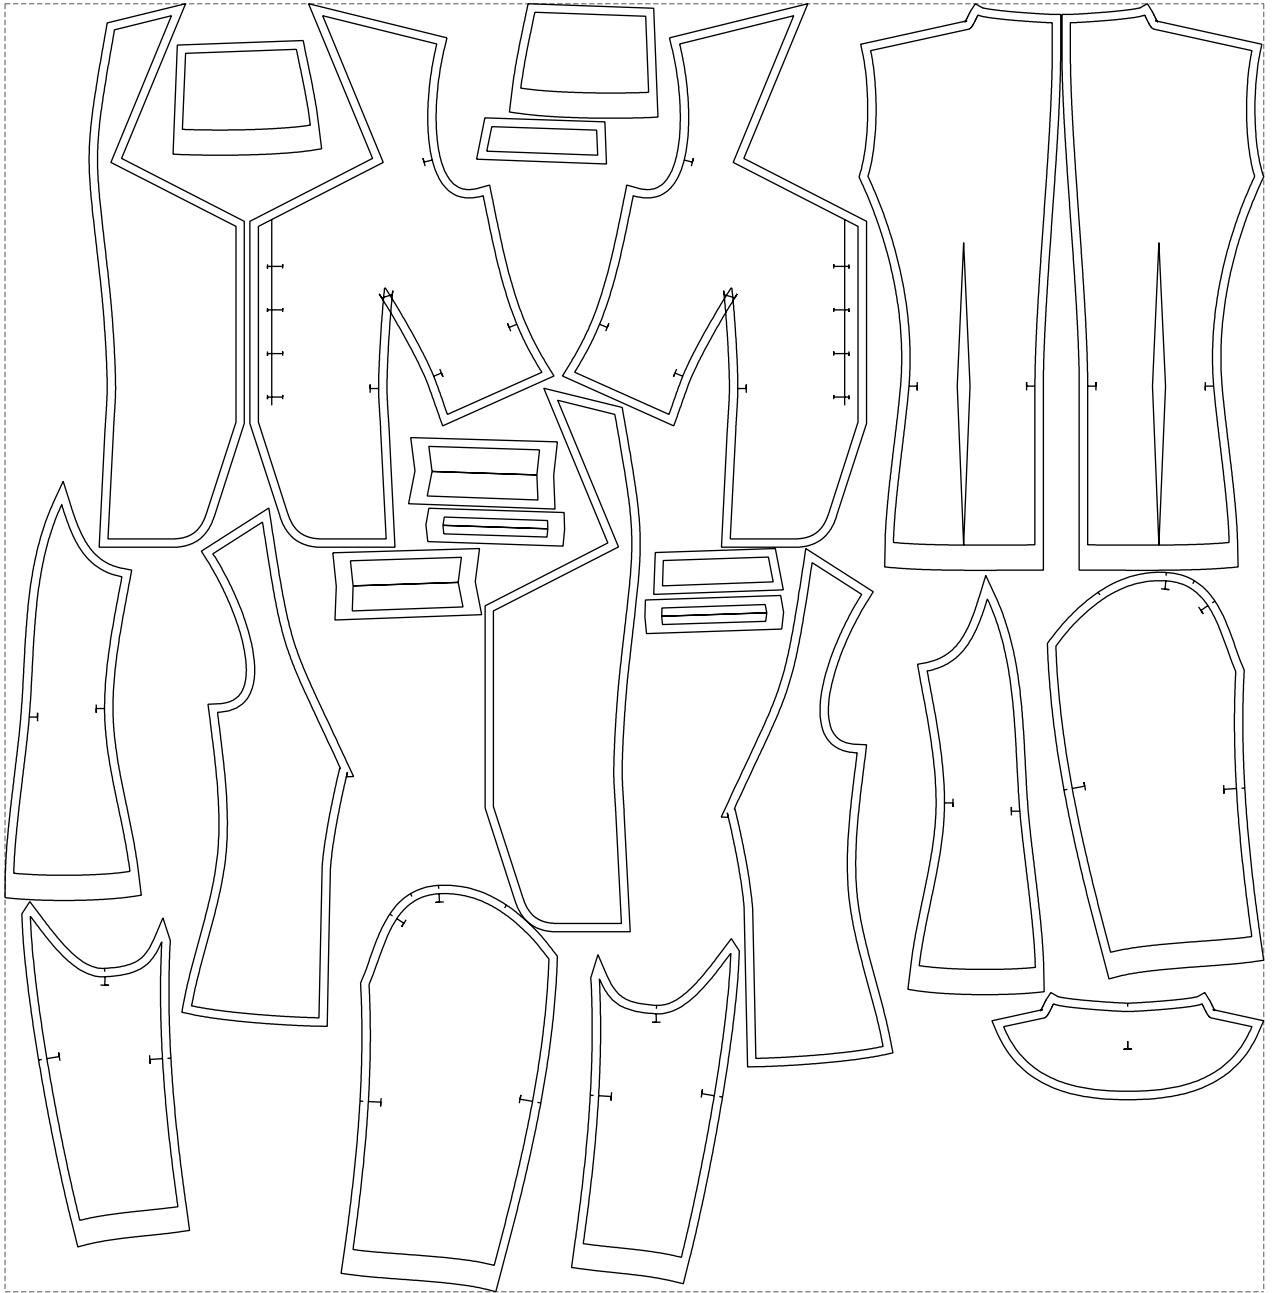

# Example

size:1499.00 x1534.43 mm

Maneken =1 ver.0

rz\_1=170

rz\_16=104

rz\_17=88.9

rz\_18=84.4

rz\_19=112