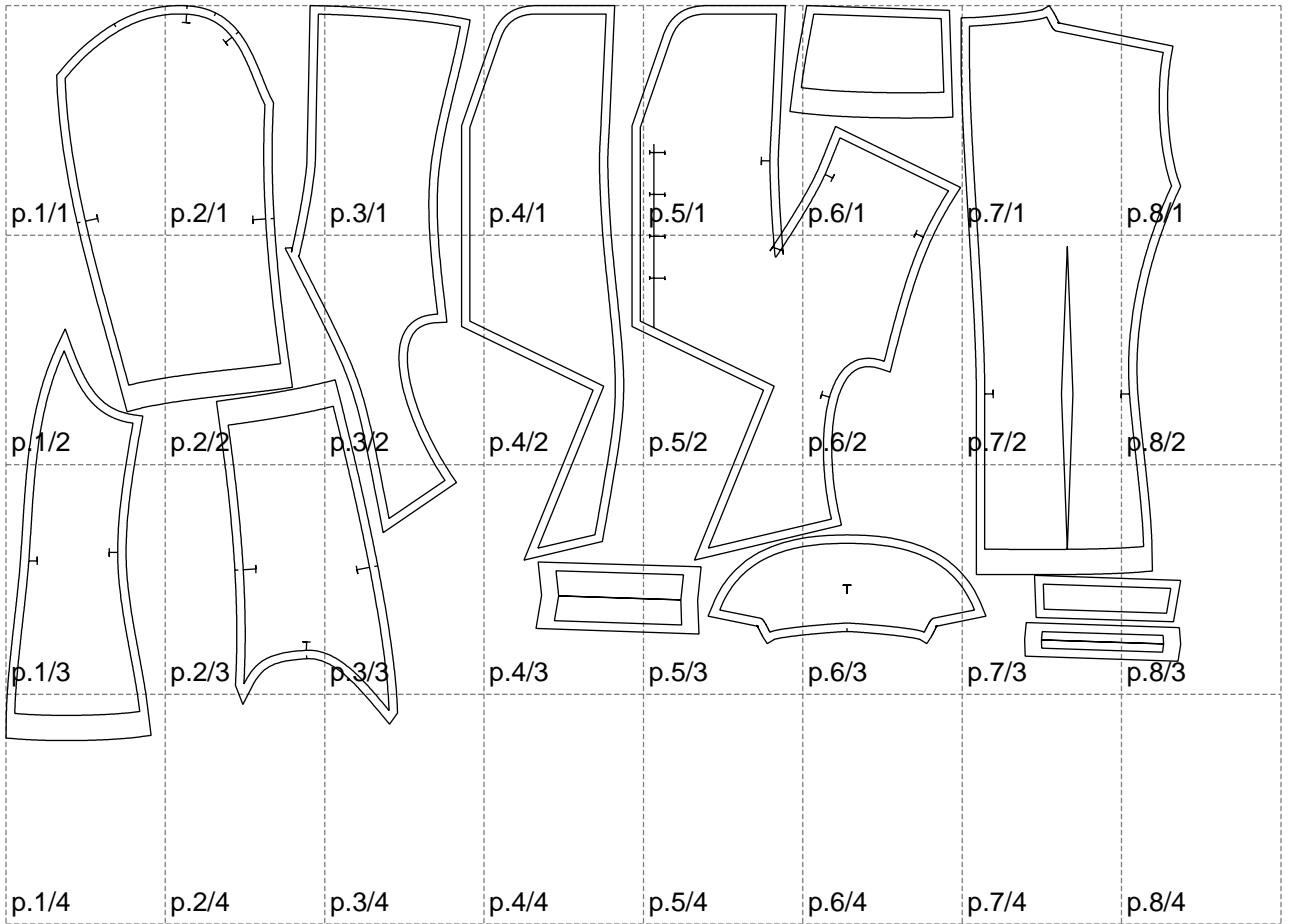

Not for print

Paper size: A4, size:1399.00 x875.26 mm

# Example

size:1499.00 x1599.02 mm

Maneken =1 ver.0

rz\_1=170

rz\_16=116

rz\_17=100

rz\_18=98.8

rz\_19=124

rz\_20=121

---

. . . . .  
. . . . .  
. . . . .