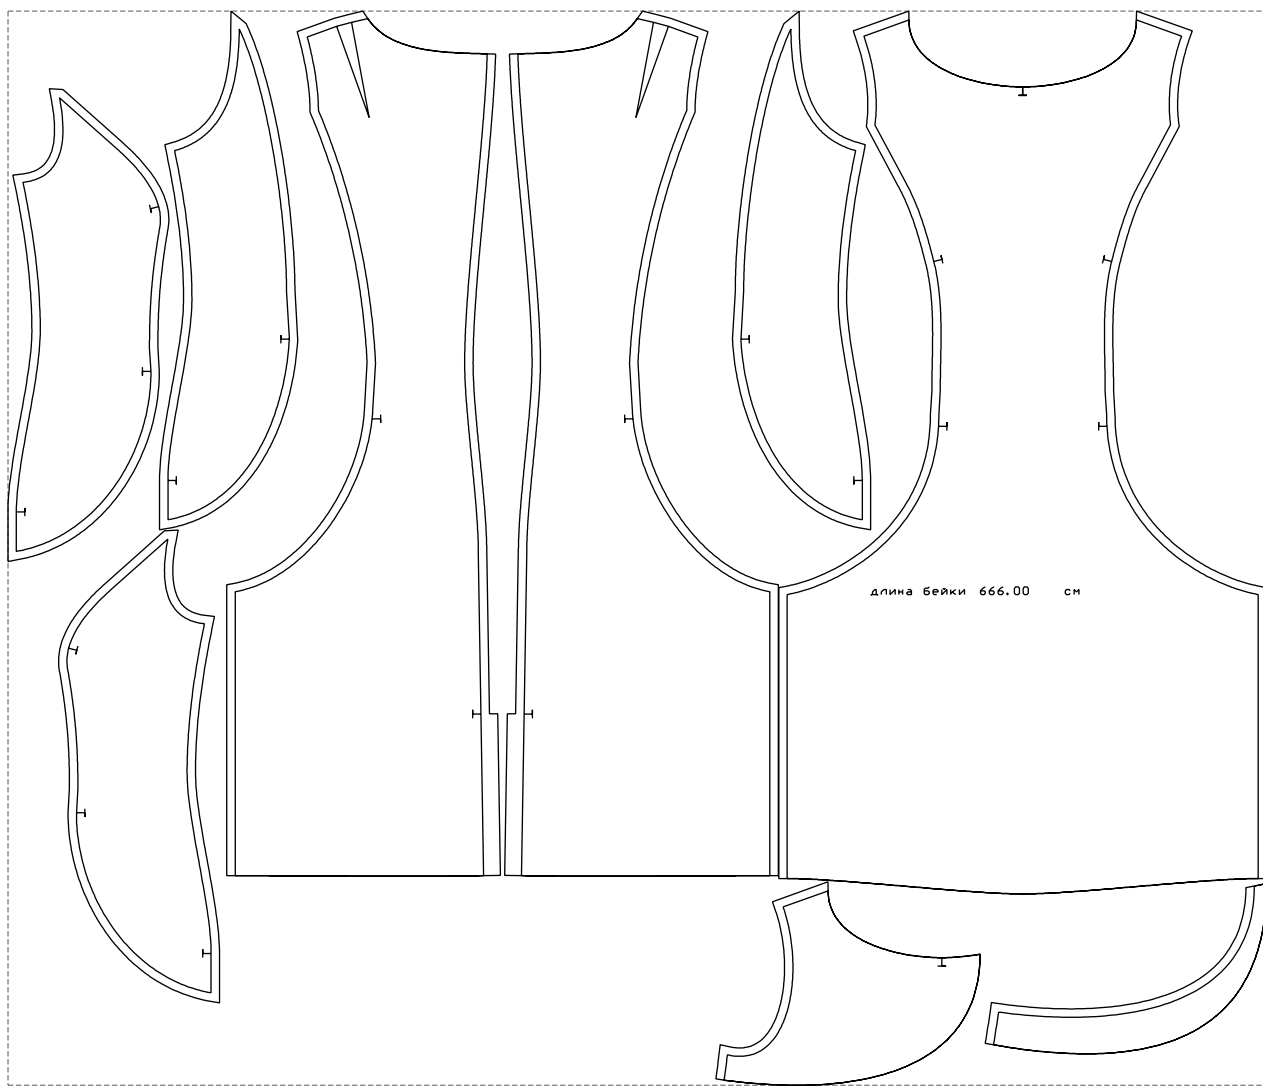

Not for print

Paper size: A4, size:1378.92 x1051.60 mm

# Example

size:1499.00 x1279.54 mm

Maneken =1 ver.0

rz\_1=170

rz\_16=104

rz\_17=88.9

rz\_18=84.4

rz\_19=112

rz\_20=109.3

---

. . . . .  
. . . . .  
. . . . .