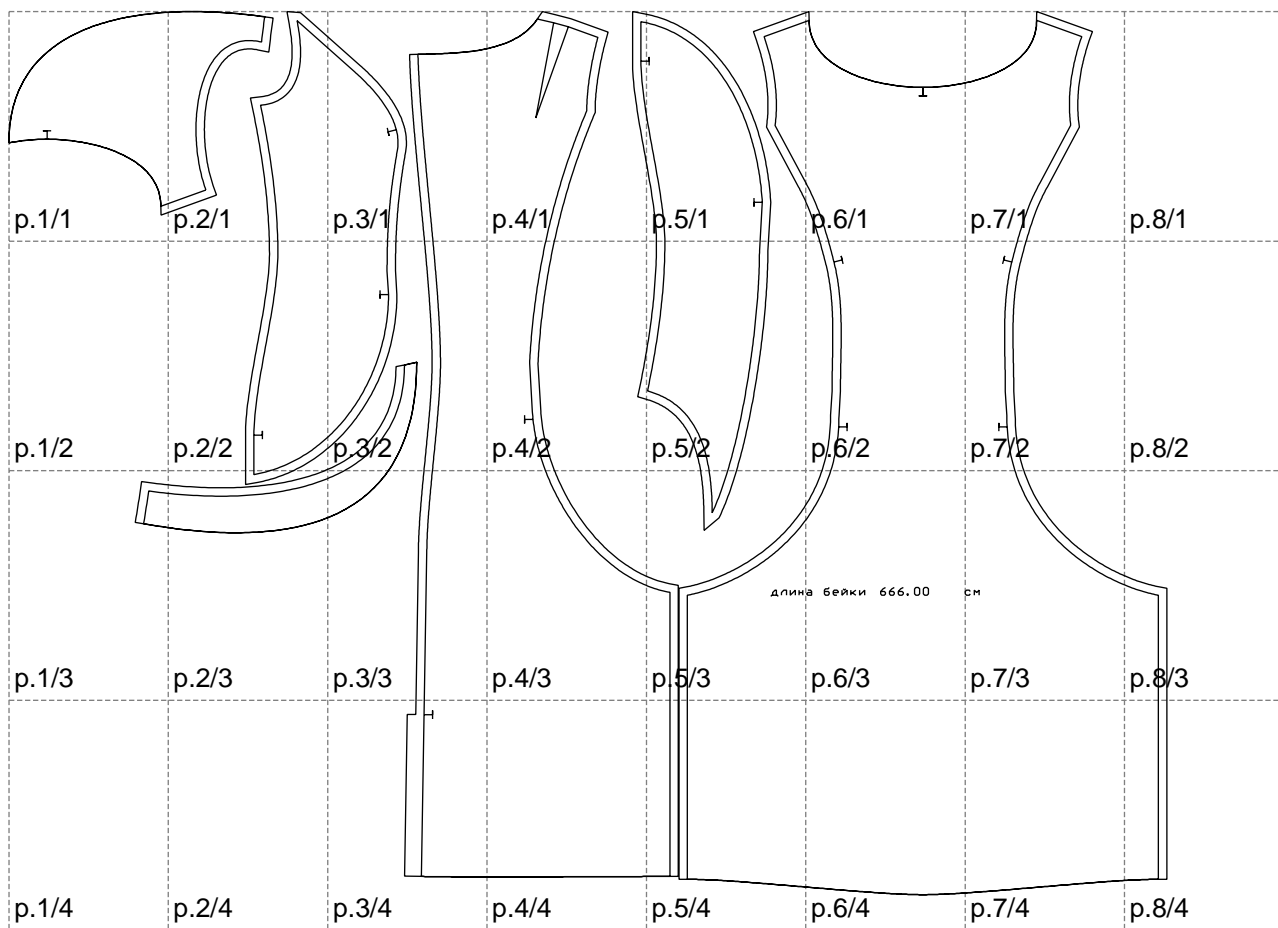

Not for print

Paper size: A4, size:1378.92 x1051.60 mm

# Example

size:1499.00 x1279.54 mm

Maneken =1 ver.0

rz\_1=170

rz\_16=104

rz\_17=88.9

rz\_18=84.4

rz\_19=112

rz\_20=109.3

---

. . . . .  
. . . . .  
. . . . .