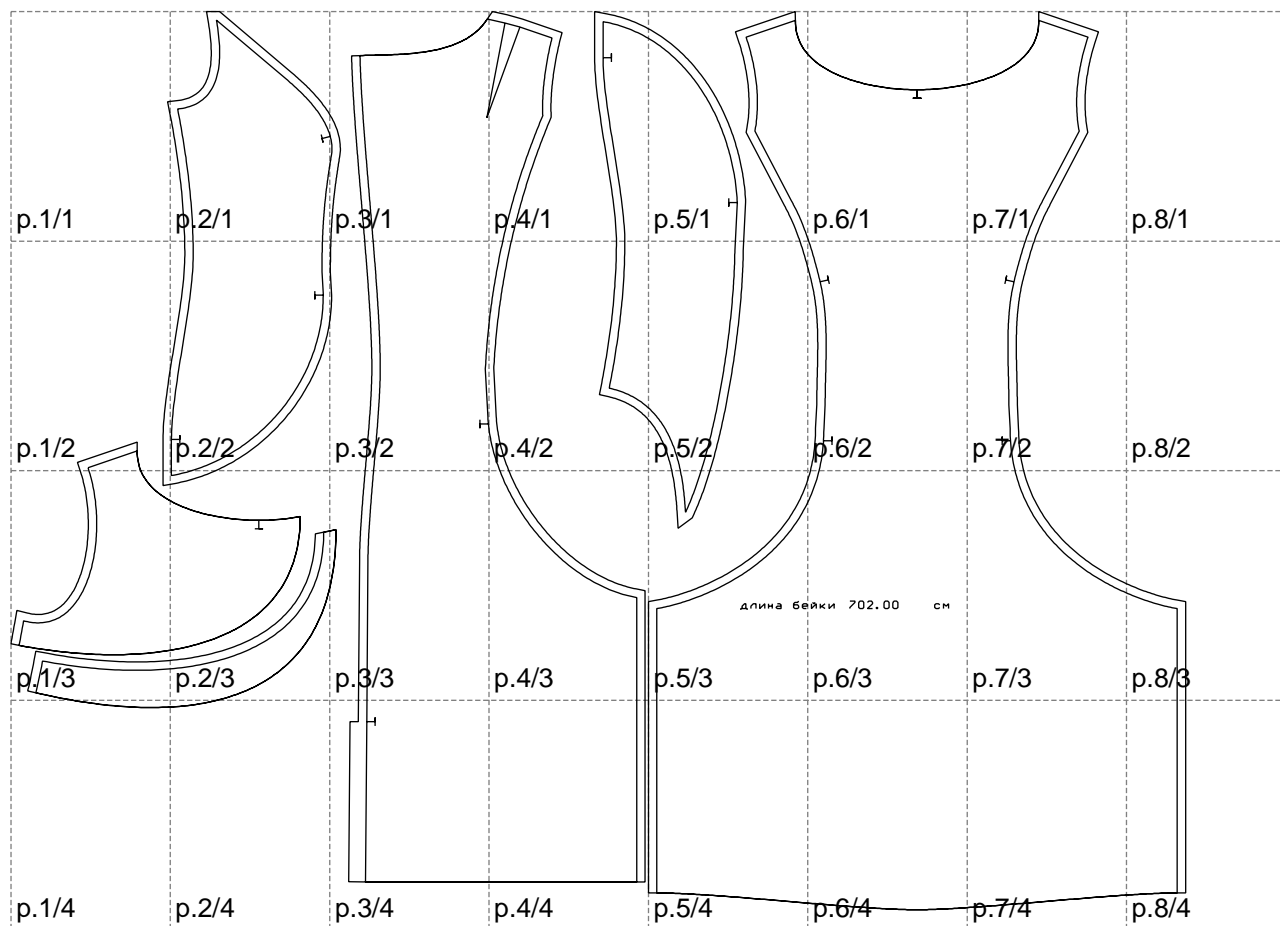

Not for print

Paper size: A4, size:1399.00 x1069.52 mm

# Example

size:1499.00 x1605.83 mm

Maneken =1 ver.0

rz\_1=170

rz\_16=116

rz\_17=100

rz\_18=98.8

rz\_19=124

rz\_20=121

---

. . . . .  
. . . . .  
. . . . .