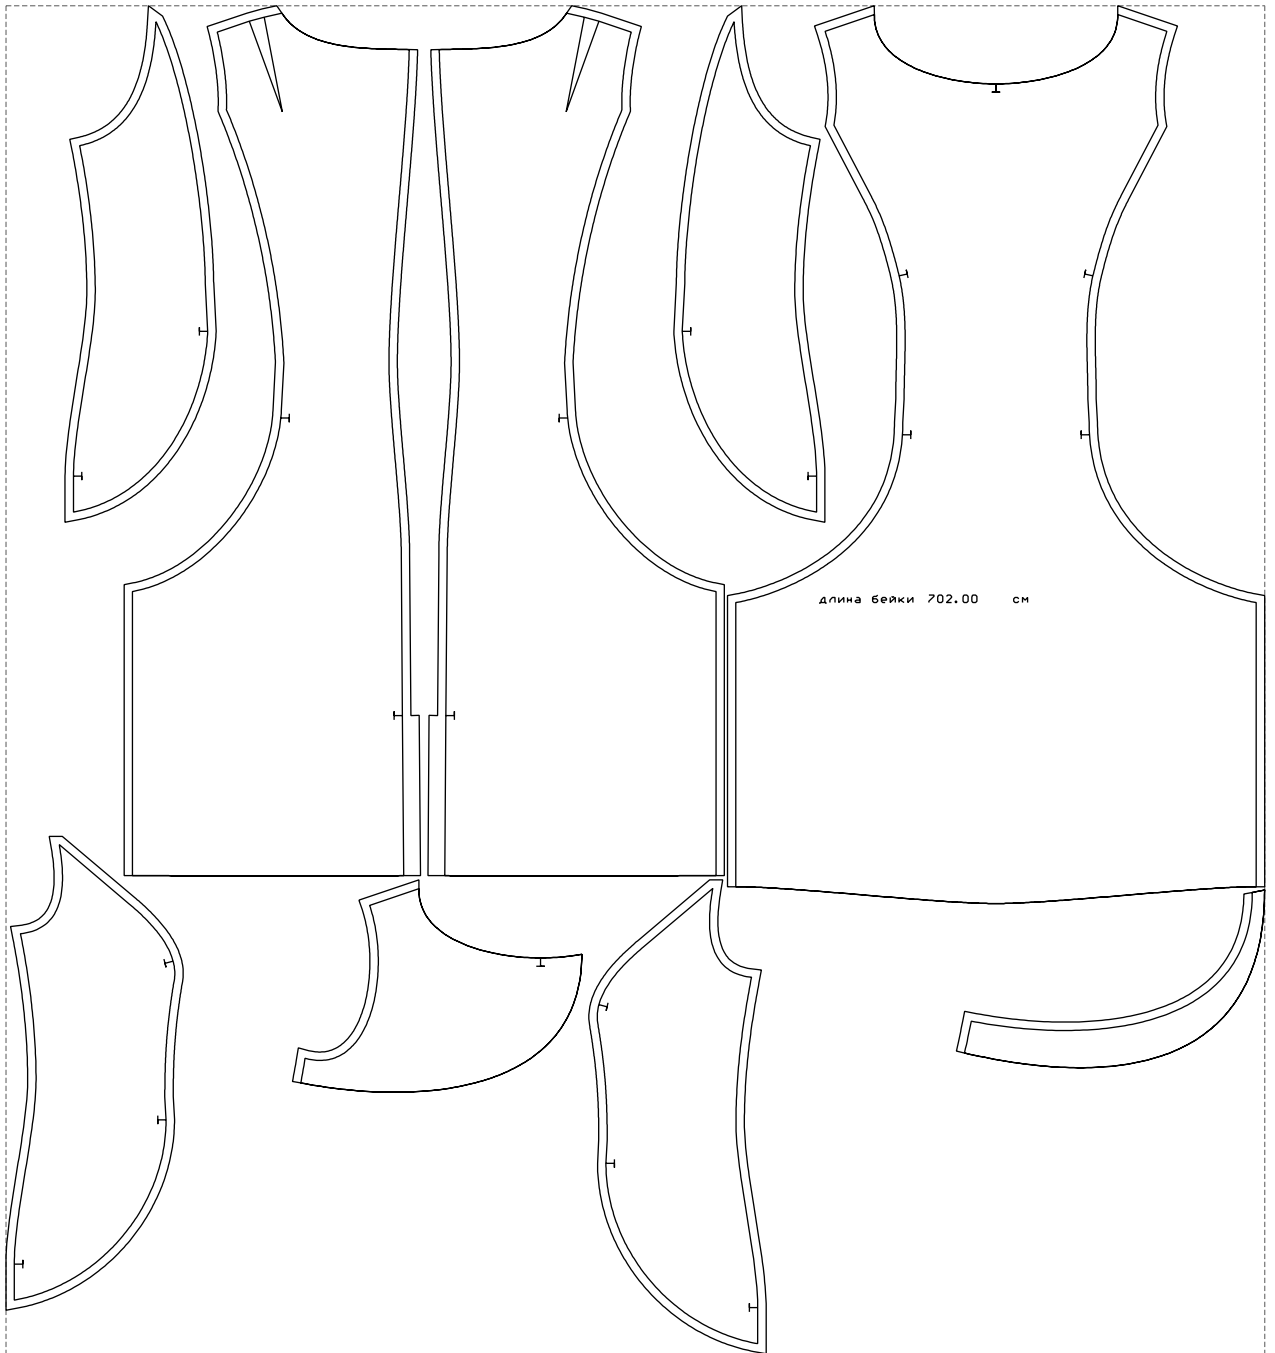

Not for print

Paper size: A4, size:1399.00 x1069.52 mm

# Example

size:1499.00 x1605.83 mm

Maneken =1 ver.0

rz\_1=170

rz\_16=116

rz\_17=100

rz\_18=98.8

rz\_19=124

rz\_20=121

---

. . . . .  
. . . . .  
. . . . .