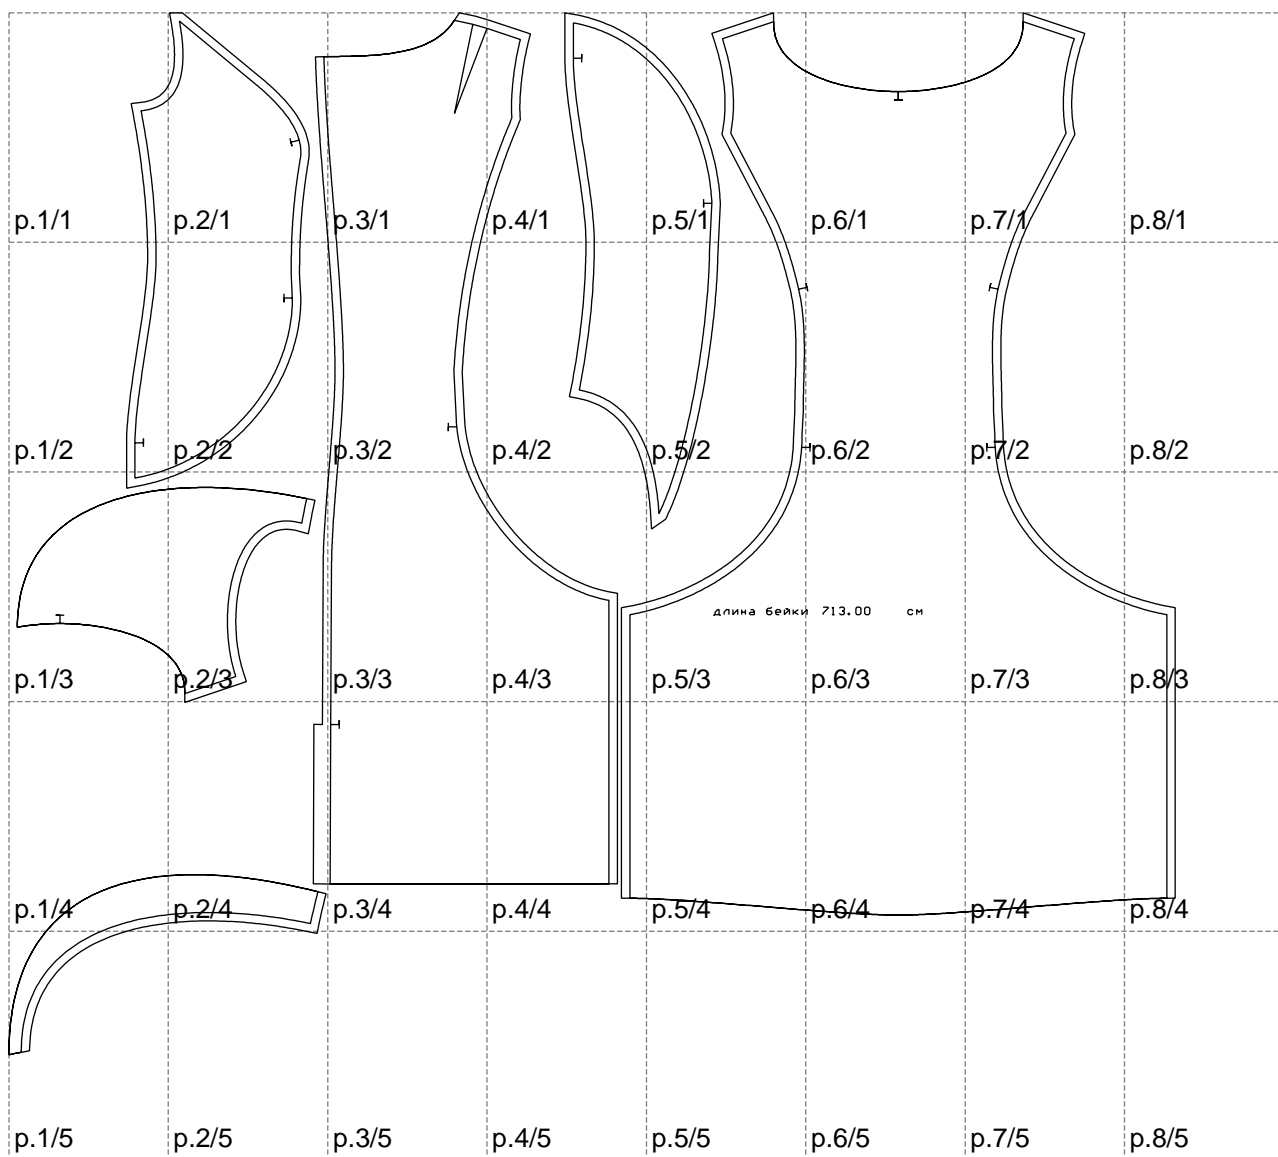

Not for print

Paper size: A4, size:1388.99 x1240.82 mm

# Example

size:1499.00 x1606.31 mm

Maneken =1 ver.0

rz\_1=170

rz\_16=120

rz\_17=104

rz\_18=103.6

rz\_19=128

rz\_20=125.1

---

. . . . .  
. . . . .  
. . . . .