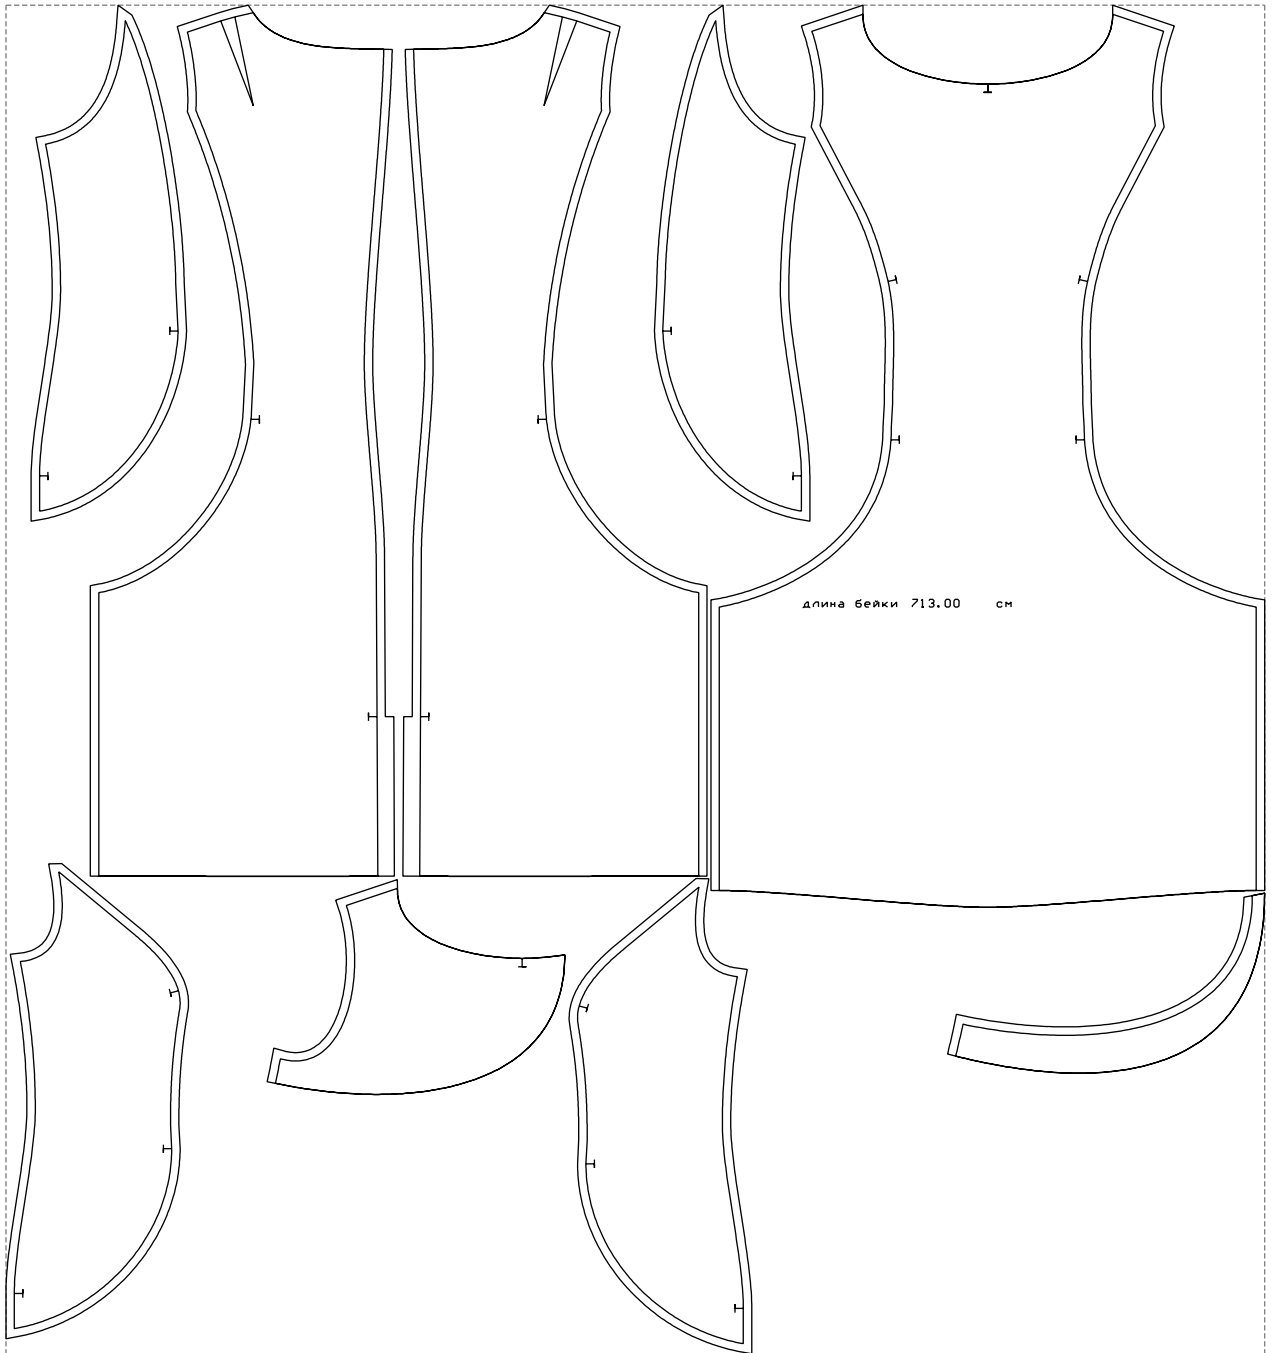

Not for print

Paper size: A4, size:1388.99 x1240.82 mm

# Example

size:1499.00 x1606.31 mm

Maneken =1 ver.0

rz\_1=170

rz\_16=120

rz\_17=104

rz\_18=103.6

rz\_19=128

rz\_20=125.1

---

. . . . .  
. . . . .  
. . . . .