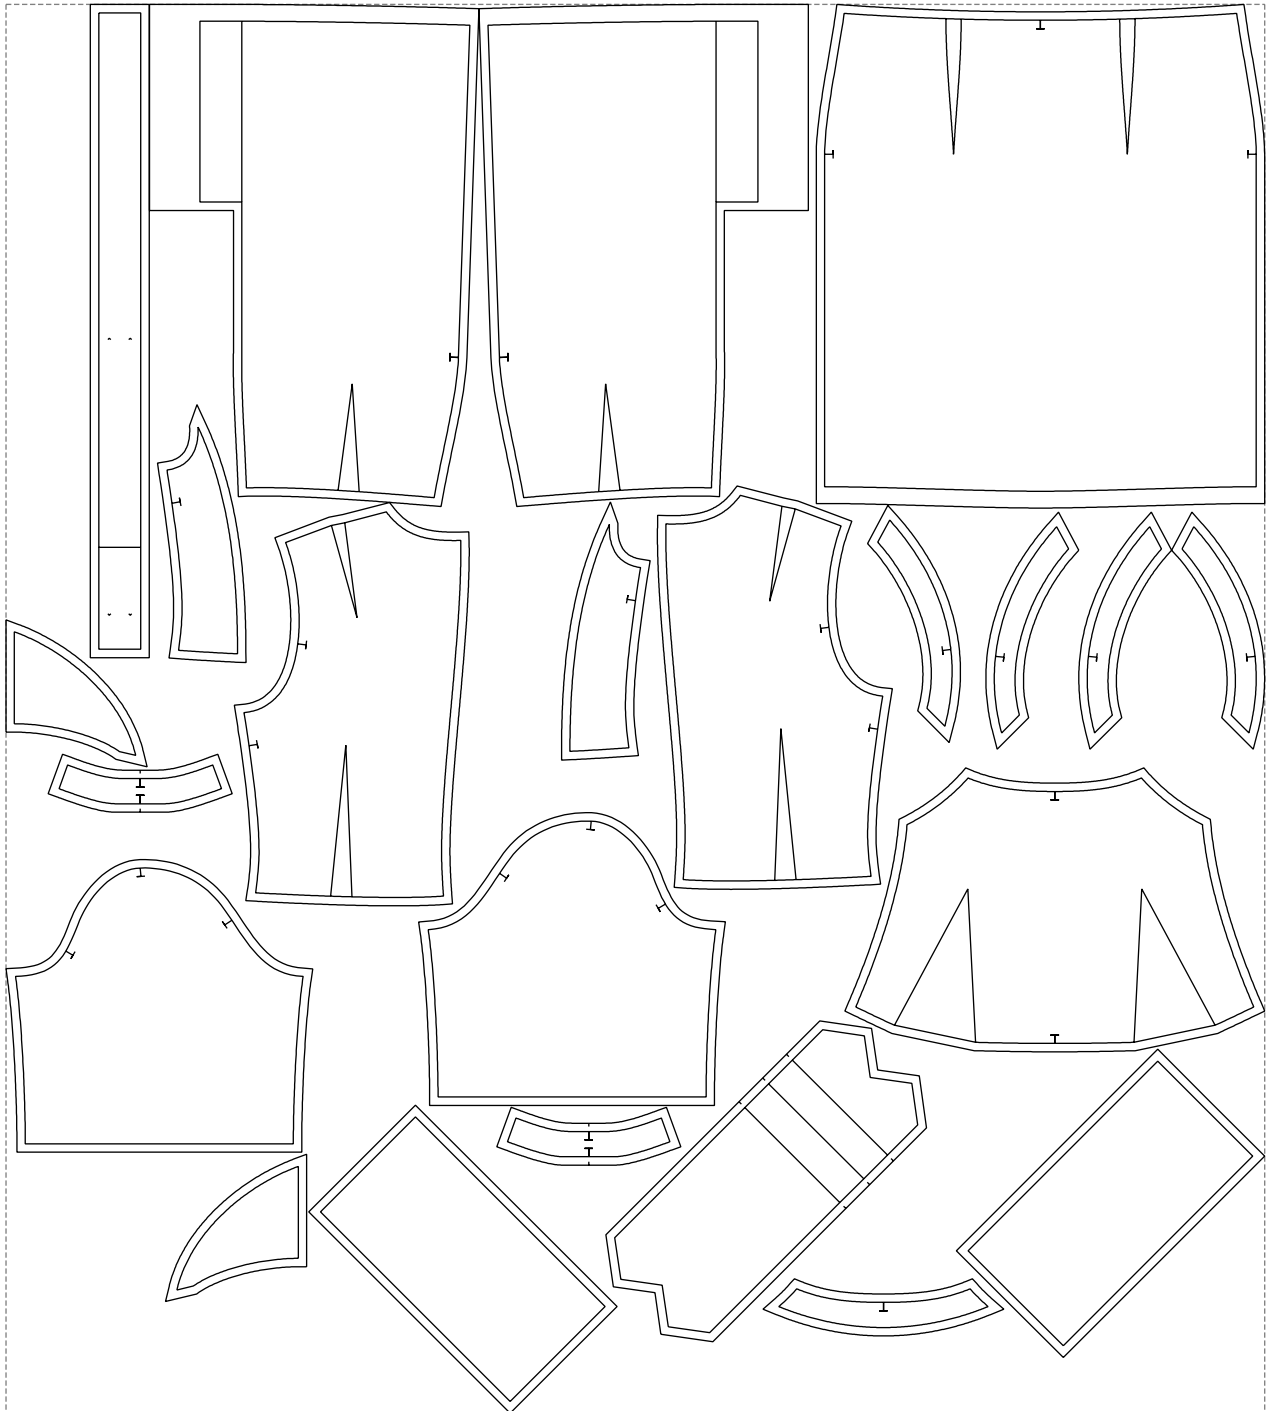

# Example

size:1499.00 x1678.17 mm

Maneken =1 ver.0

rz\_1=170

rz\_16=92

rz\_17=78.8

rz\_18=71.8

rz\_19=100