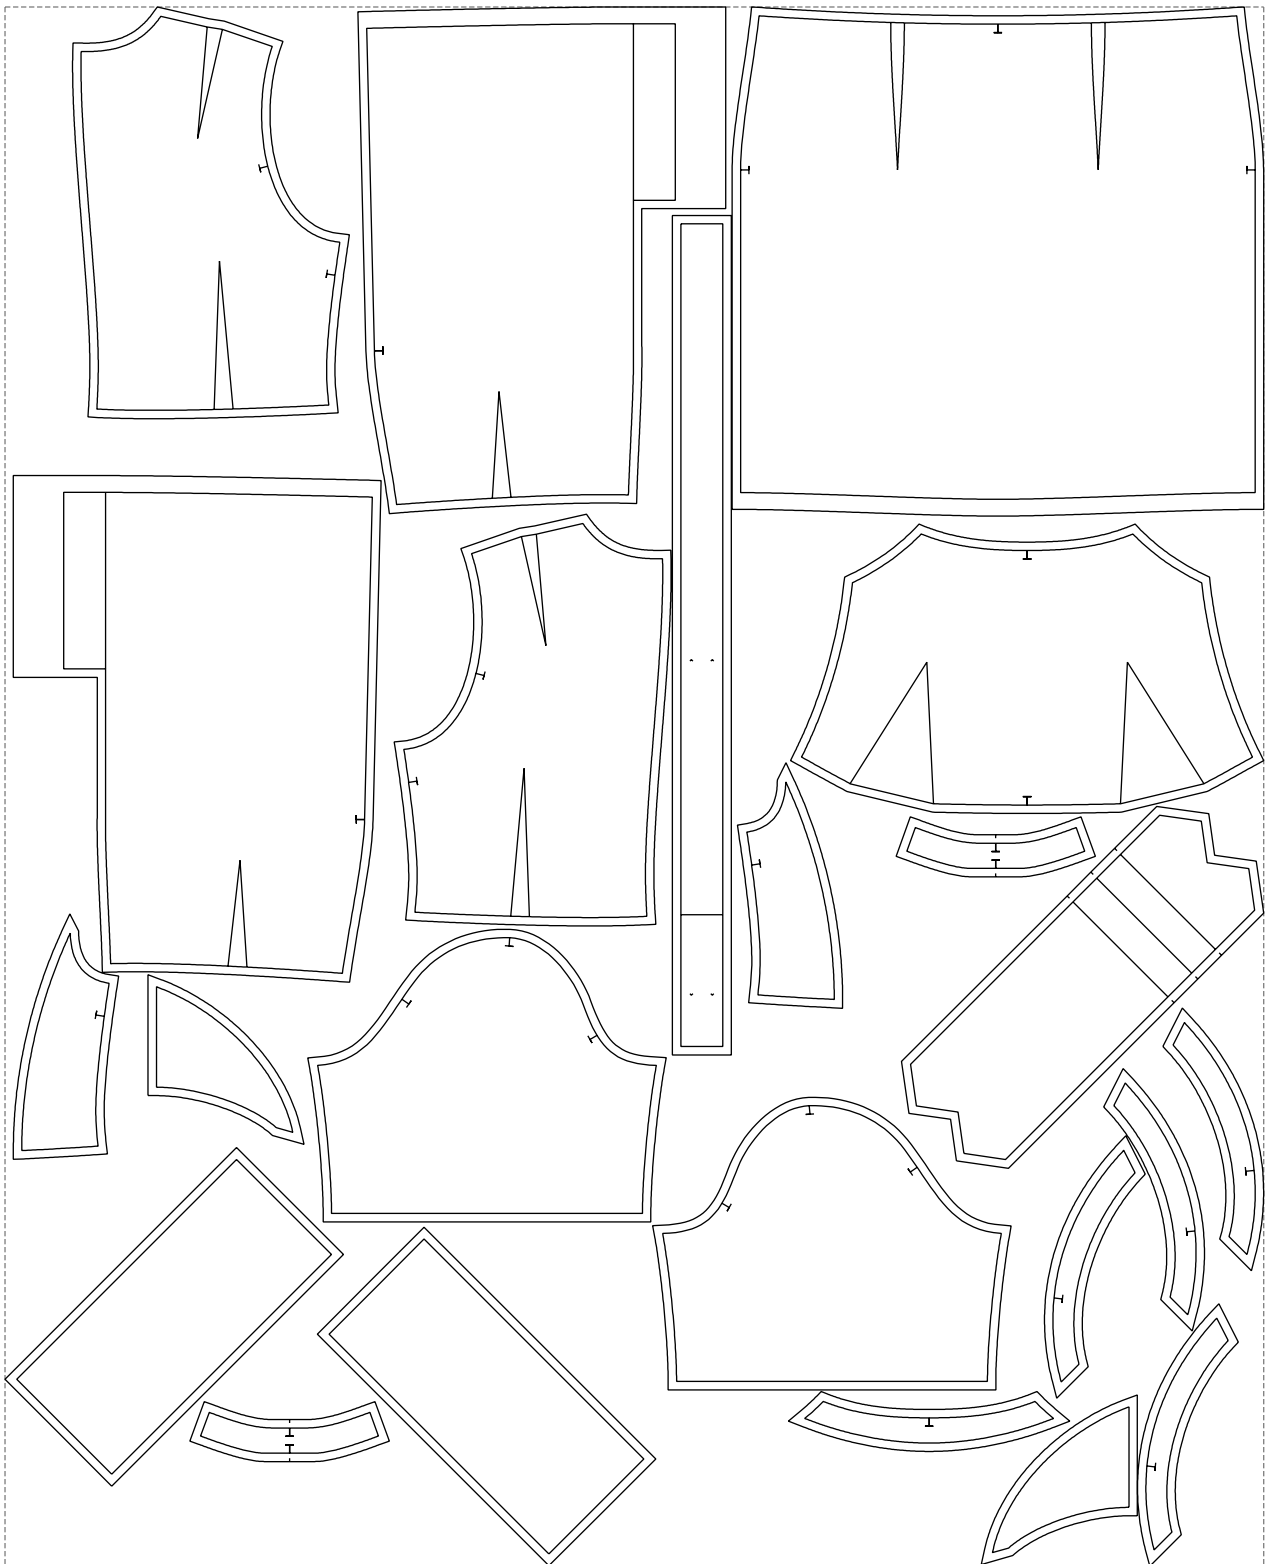

Not for print

Paper size: A4, size:1399.00 x1477.35 mm

# Example

size:1499.00 x1857.55 mm

Maneken =1 ver.0

rz\_1=170

rz\_16=112

rz\_17=96.2

rz\_18=94

rz\_19=120