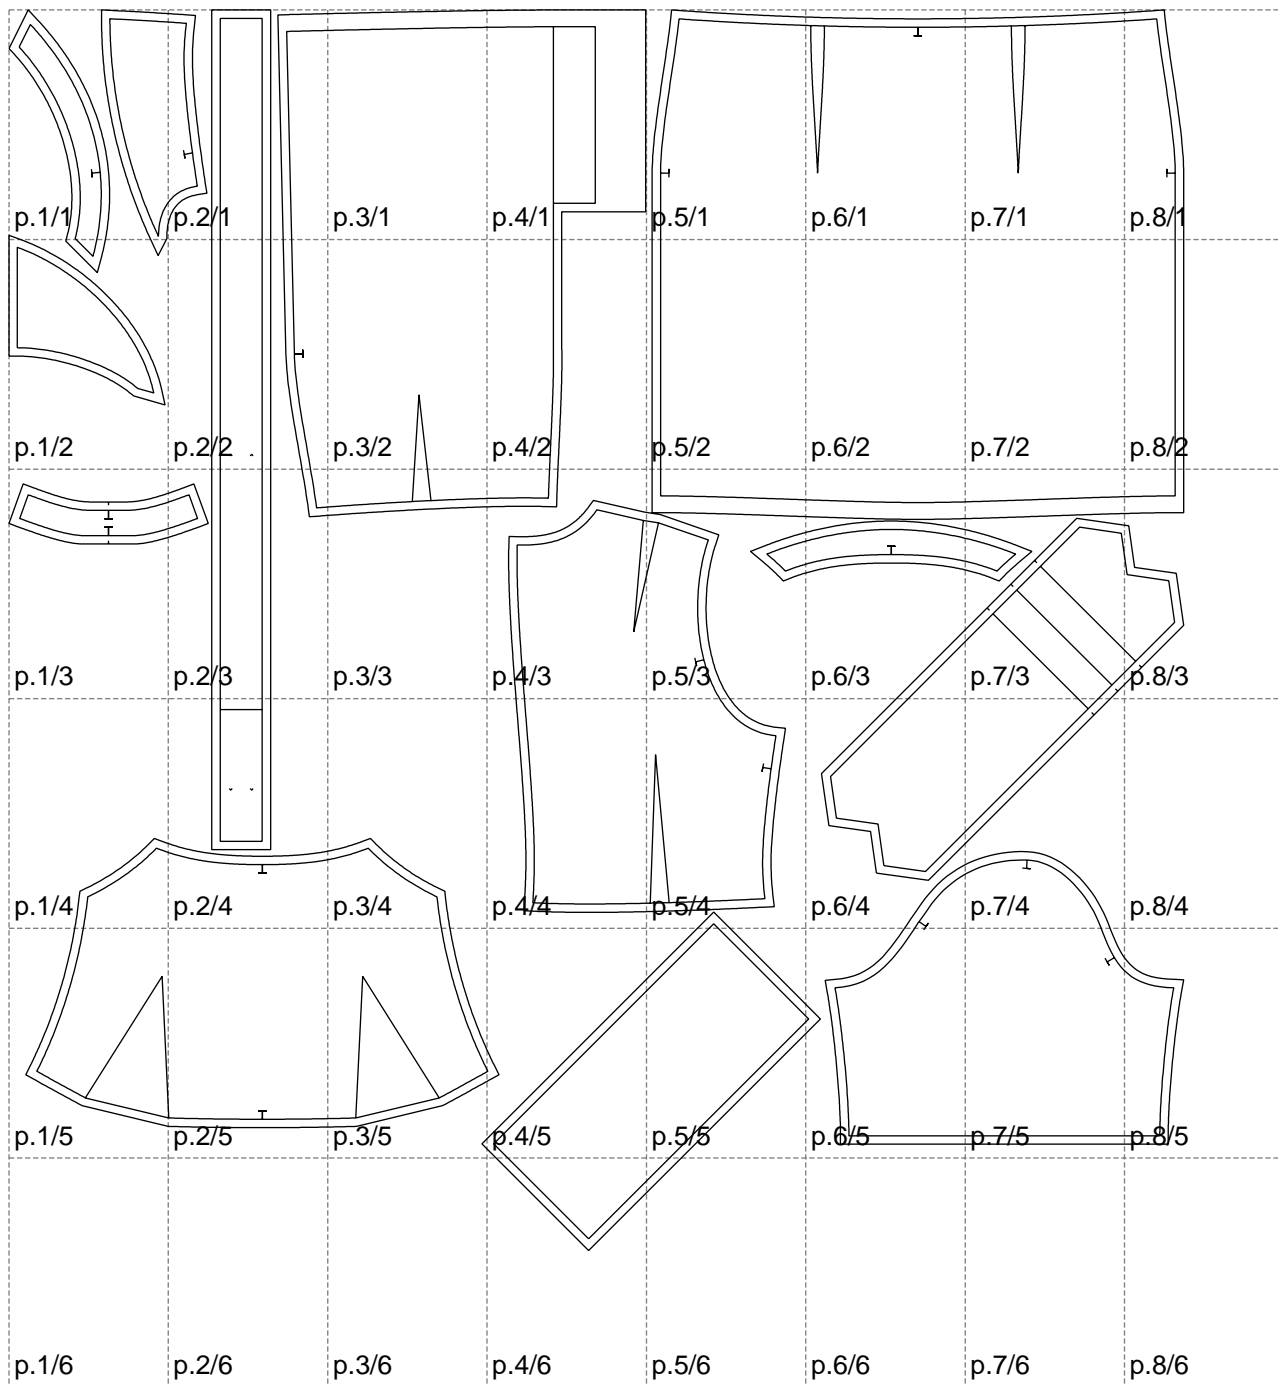

Not for print

Paper size: A4, size:1399.00 x1477.35 mm

# Example

size:1499.00 x1857.55 mm

Maneken =1 ver.0

rz\_1=170

rz\_16=112

rz\_17=96.2

rz\_18=94

rz\_19=120

rz\_20=117

---

. . . . .  
. . . . .  
. . . . .