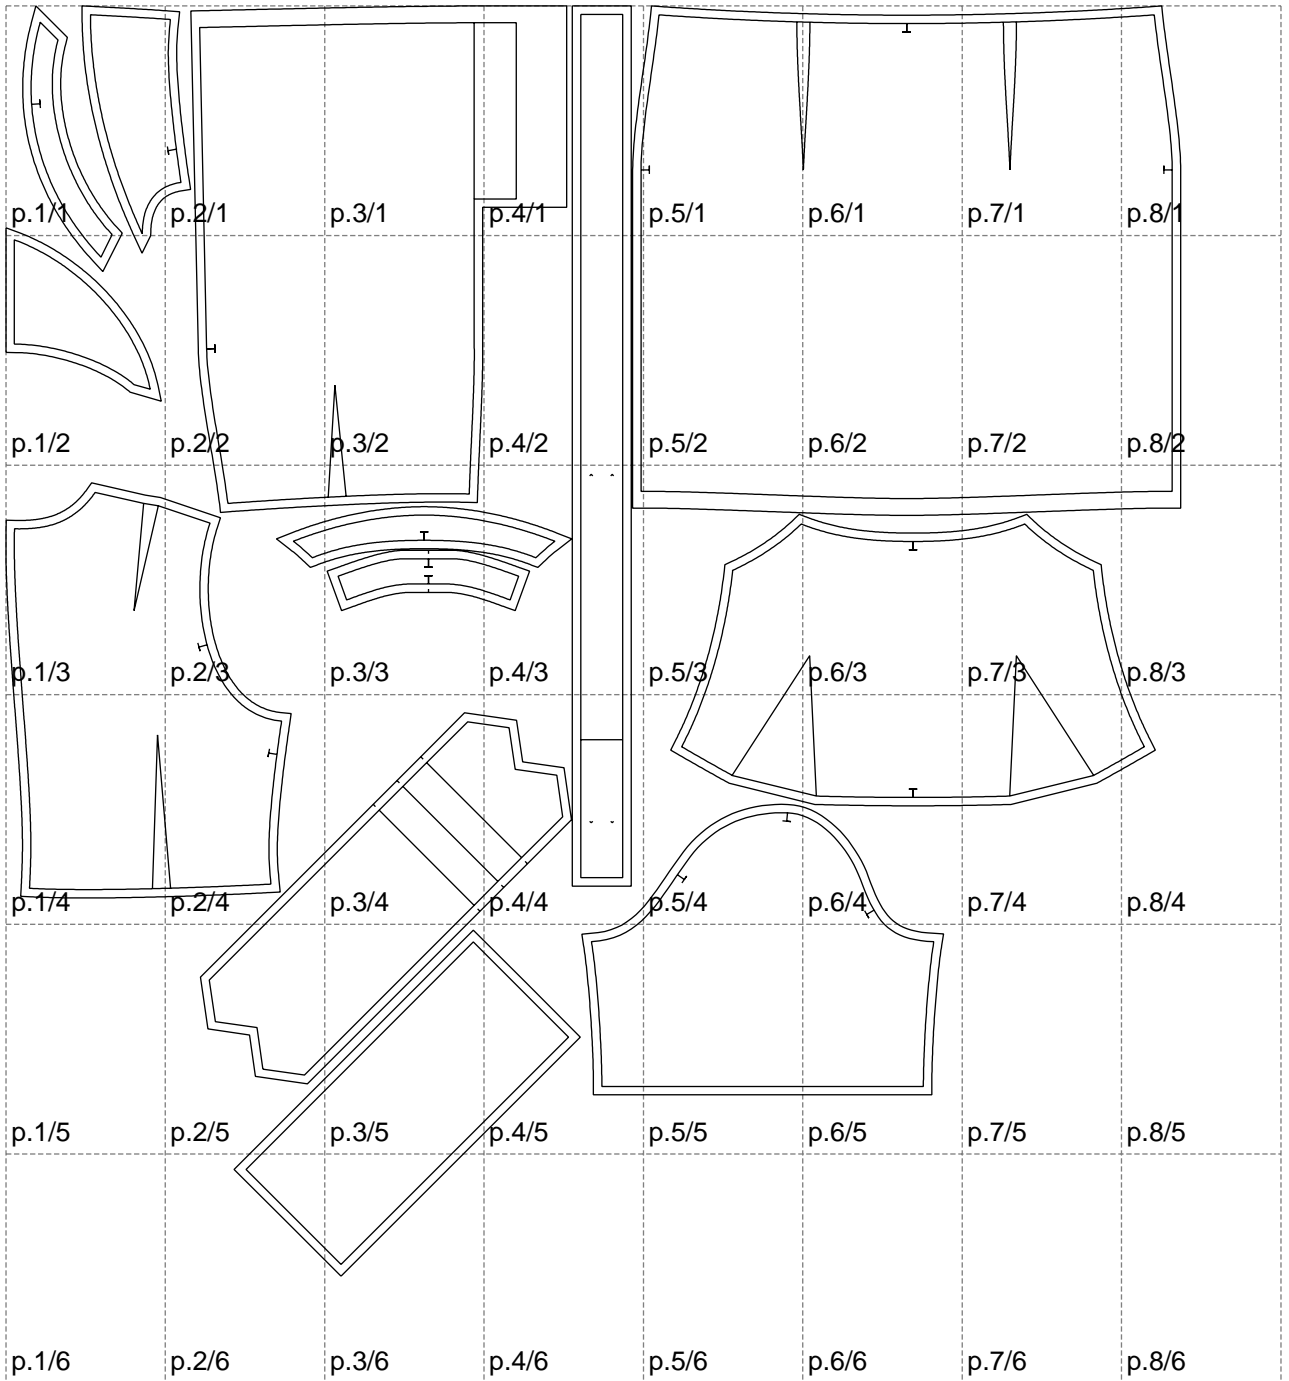

Not for print

Paper size: A4, size:1399.00 x1512.68 mm

# Example

size:1499.00 x1969.02 mm

Maneken =1 ver.0

rz\_1=170

rz\_16=116

rz\_17=100

rz\_18=98.8

rz\_19=124

rz\_20=121

---

. . . . .  
. . . . .  
. . . . .