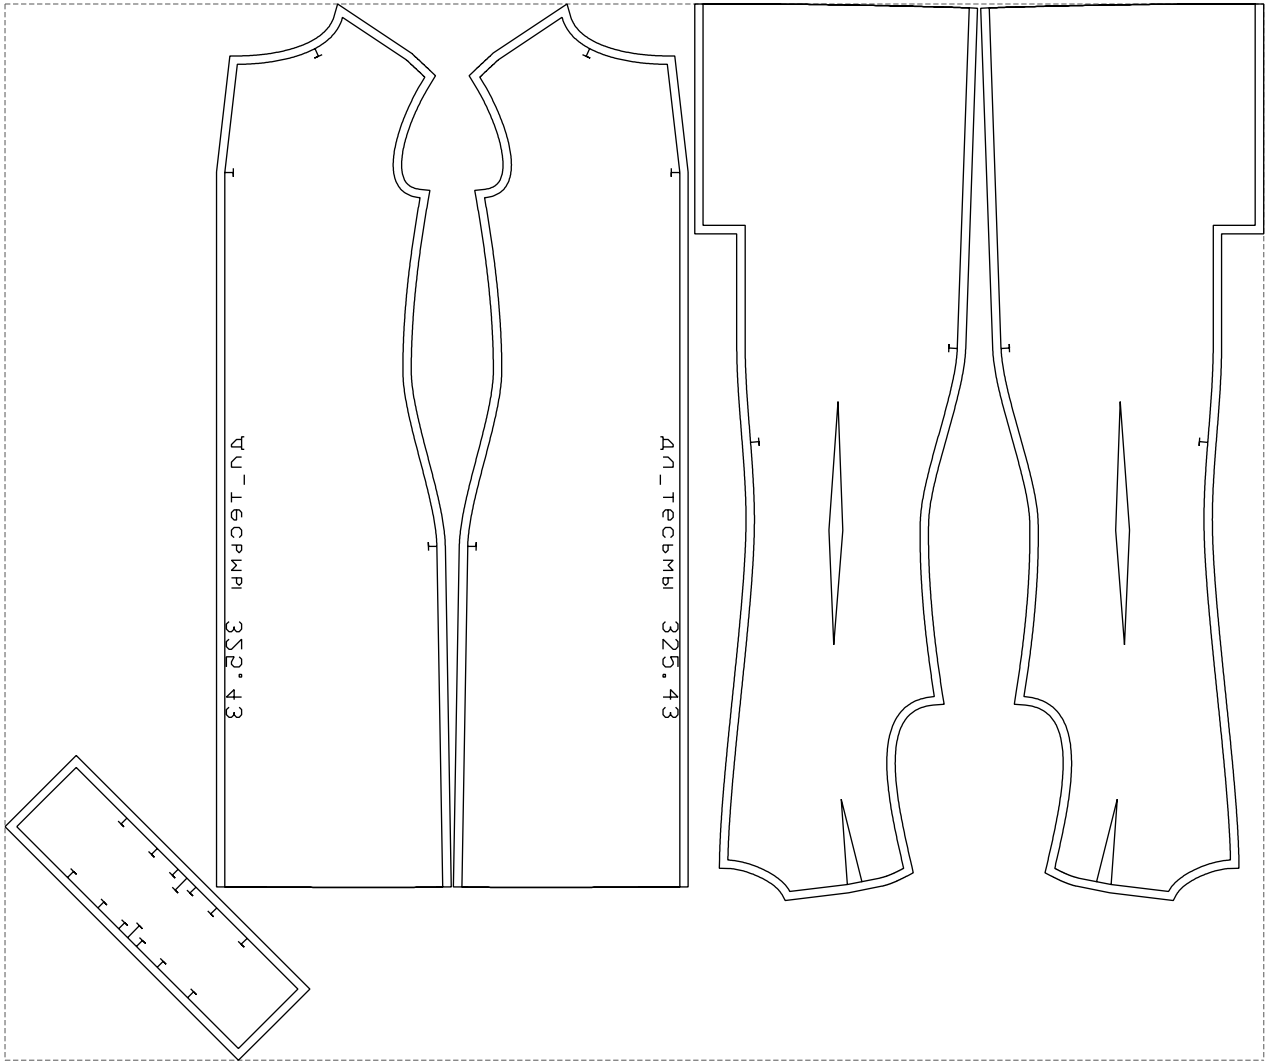

Not for print

Paper size: A4, size:966.52 x1067.83 mm

# Example

size:1499.00 x1258.28 mm

Maneken =1 ver.0

rz\_1=170

rz\_16=88

rz\_17=75.6

rz\_18=67.6

rz\_19=96

rz\_20=94.6

---

. . . . .  
. . . . .  
. . . . .