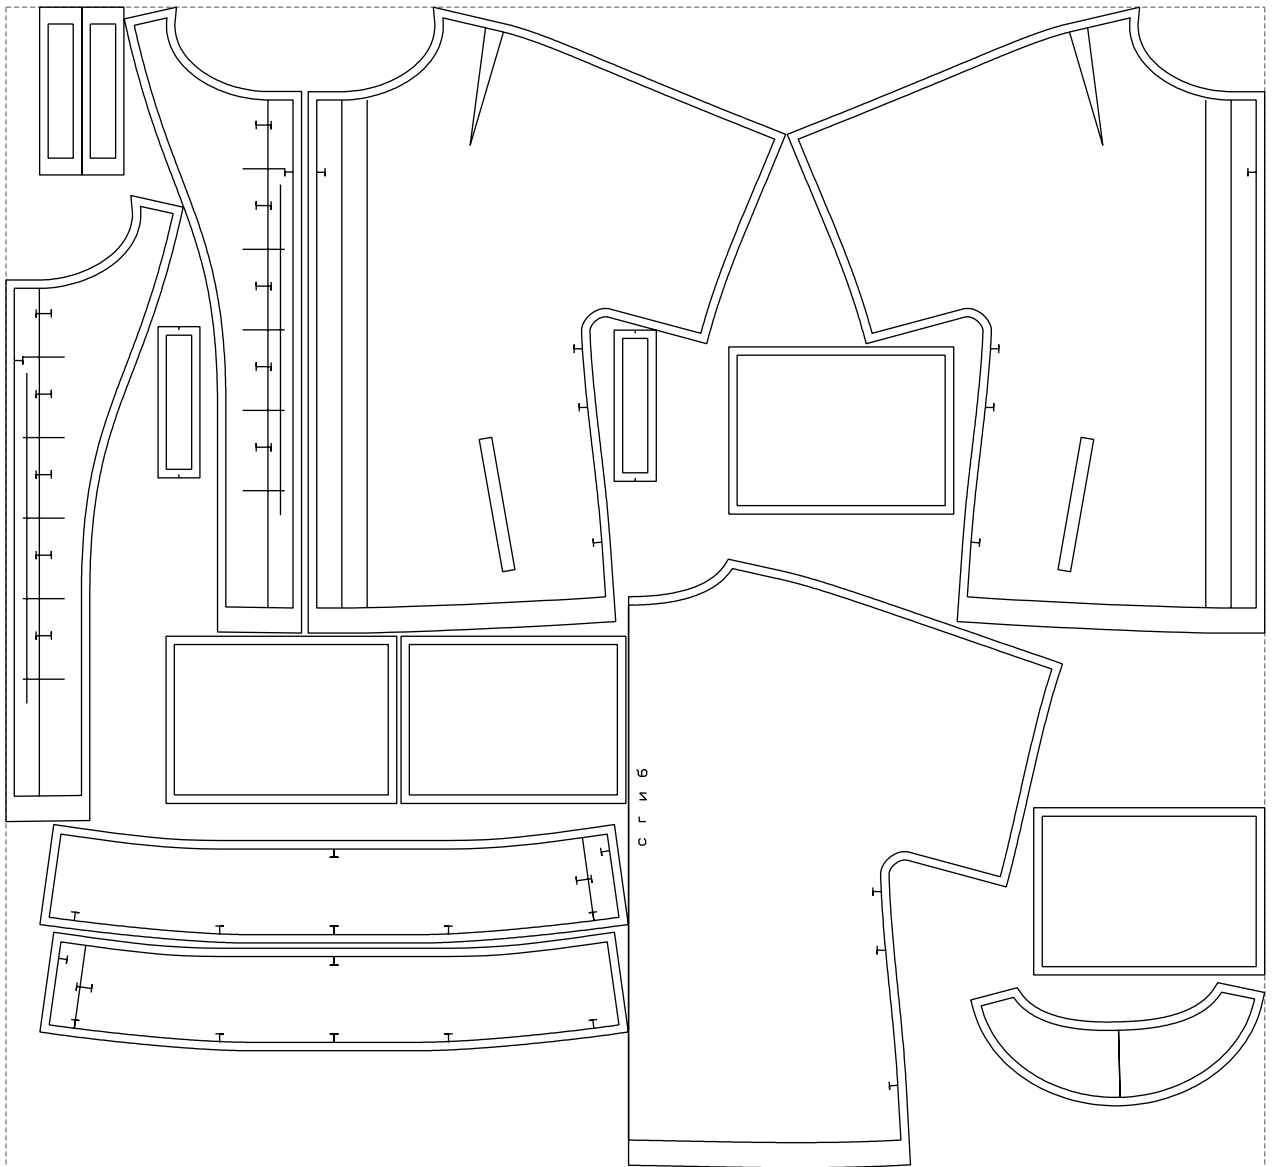

Not for print

Paper size: A4, size:1388.93 x1019.07 mm

# Example

size:1499.00 x1382.56 mm

Maneken =1 ver.0

rz\_1=170

rz\_16=104

rz\_17=88.9

rz\_18=84.4

rz\_19=112

rz\_20=109.3

---

. . . . .  
. . . . .  
. . . . .